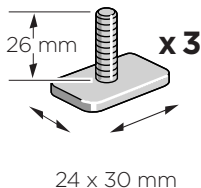

Thule T-track adapter 889-4 for Thule Sprint 569

> Instructions

i

Thule Sweden AB, Box 69, 330 33 Hillerstorp, SWEDEN

info@thule.com

www.thule.com

501-8051-01

» PART OF THULE GROUP