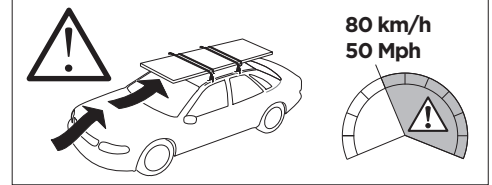

1

Kit 145168

NISSAN Note II, 5-dr MPV, 12-

NISSAN Versa Note, 5-dr Hatchback, 14- *

*North America

ISO 11154-E

THULE WingBar Evo	THULE WingBar Edge	THULE WingBar	THULE SquareBar Evo	Evo X (scale)	Edge X (scale)
NISSAN Note II, 5-dr MPV, 12-				33	M
NISSAN Versa Note, 5-dr Hatchback, 14-				33	M

THULE ProBar Evo	THULE SlideBar Evo	X (mm/inch)		
NISSAN Note II, 5-dr MPV, 12-		981 mm / 38 5/8"		
NISSAN Versa Note, 5-dr Hatchback, 14-		981 mm / 38 5/8"		

THULE WingBar Evo	THULE WingBar Edge	THULE WingBar	THULE SquareBar Evo	Evo Y (scale)	Edge Y (scale)
NISSAN Note II, 5-dr MPV, 12-				30	A
NISSAN Versa Note, 5-dr Hatchback, 14-				30	A

THULE ProBar Evo	THULE SlideBar Evo	Y (mm/inch)		
NISSAN Note II, 5-dr MPV, 12-		951 mm / 37 1/2"		
NISSAN Versa Note, 5-dr Hatchback, 14-		951 mm / 37 1/2"		

	W (mm/inch)	Z (mm/inch)
NISSAN Note II, 5-dr MPV, 12-	700 mm / 27 1/2"	330 mm / 13"
NISSAN Versa Note, 5-dr Hatchback, 14-	700 mm / 27 1/2"	330 mm / 13"