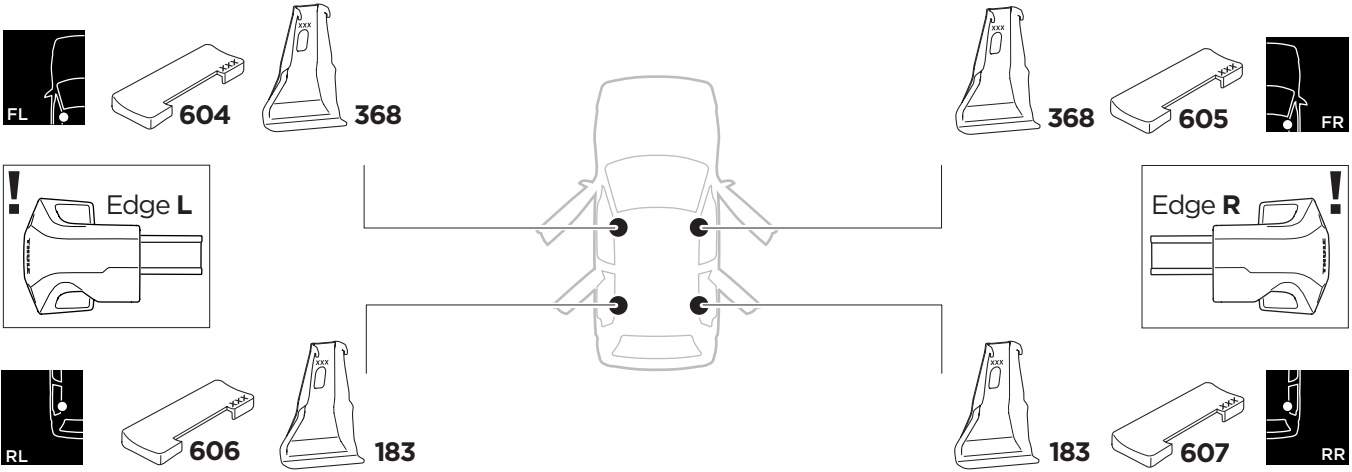

1

Kit 145168

NISSAN Note II, 5-dr MPV, 12-

NISSAN Versa Note, 5-dr Hatchback, 14- *

*North America

ISO 11154-E

THULE WingBar Evo	THULE WingBar Edge	THULE WingBar	THULE SquareBar Evo	Evo X (scale)	Edge X (scale)
NISSAN Note II, 5-dr MPV, 12-				33	M
NISSAN Versa Note, 5-dr Hatchback, 14-				33	M

THULE ProBar Evo	THULE SlideBar Evo	X (mm/inch)		
NISSAN Note II, 5-dr MPV, 12-		981 mm / 38 5/8"		
NISSAN Versa Note, 5-dr Hatchback, 14-		981 mm / 38 5/8"		

THULE WingBar Evo	THULE WingBar Edge	THULE WingBar	THULE SquareBar Evo	Evo Y (scale)	Edge Y (scale)
NISSAN Note II, 5-dr MPV, 12-				30	A
NISSAN Versa Note, 5-dr Hatchback, 14-				30	A

THULE ProBar Evo	THULE SlideBar Evo	Y (mm/inch)		
NISSAN Note II, 5-dr MPV, 12-		951 mm / 37 1/2"		
NISSAN Versa Note, 5-dr Hatchback, 14-		951 mm / 37 1/2"		

	W (mm/inch)	Z (mm/inch)
NISSAN Note II, 5-dr MPV, 12-	700 mm / 27 1/2"	330 mm / 13"
NISSAN Versa Note, 5-dr Hatchback, 14-	700 mm / 27 1/2"	330 mm / 13"