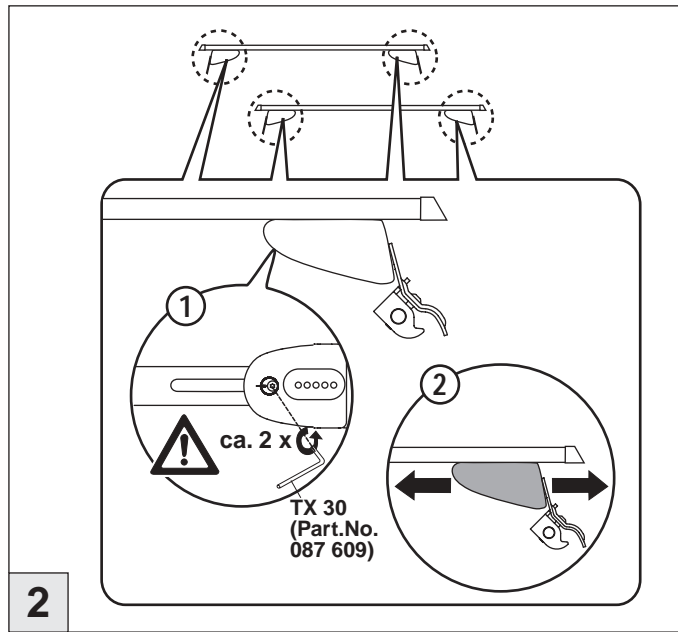

Atera® SIGNO

Opel Signum Reling 2004–
Opel Vectra Reling 2004–

Opel Astra Reling 2004–
Opel Zafira Reling 07/2005