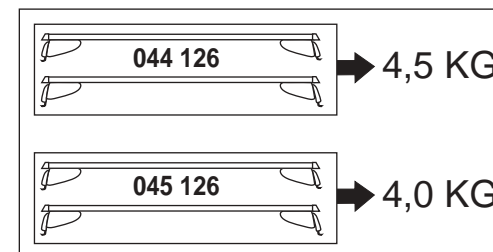

# Atera<sup>®</sup> SIGNO

Opel  
Signum Reling 2004–  
Vectra Reling 2004–  
Astra Reling 09/2004–01/2007  
Zafira Reling 07/2005–01/2007

Part-No. : 044 126  
Part-No. : 045 126

Part-No. : 044 126

**Atera<sup>®</sup>**  
MADE IN GERMANY