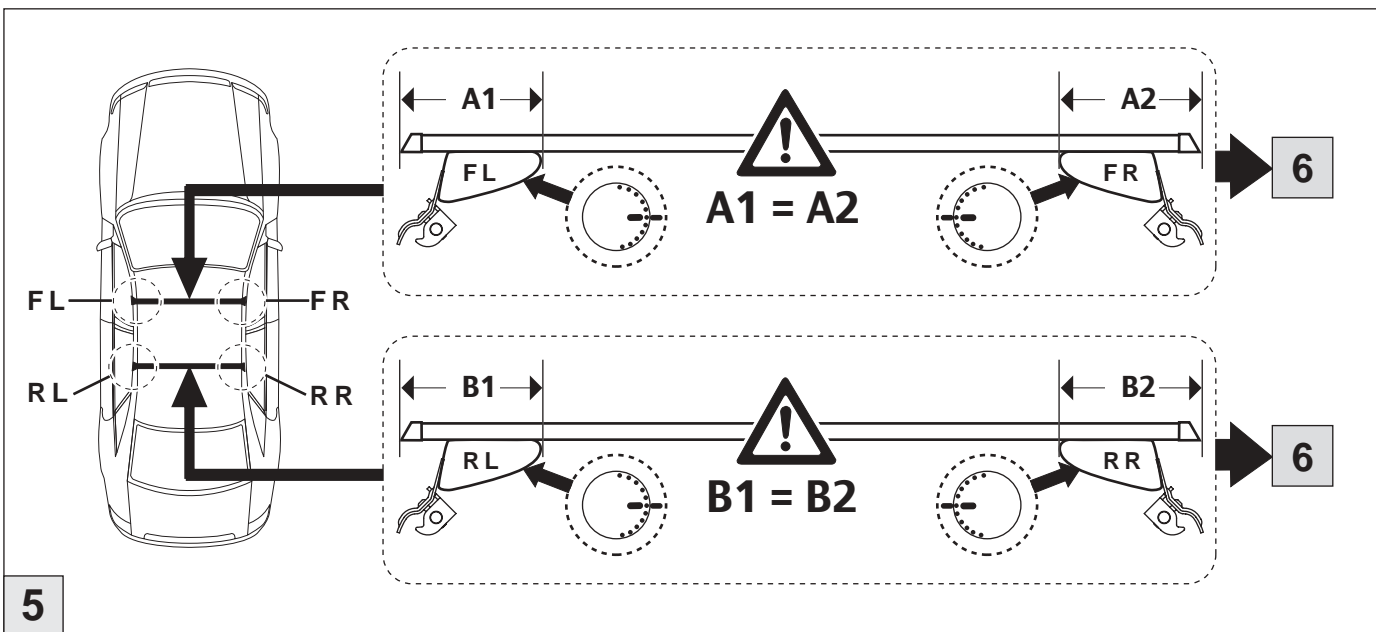

Atera® SIGNO

Opel Signum Reling 2004–
Opel Vectra Reling 2004–

Opel Astra Reling 2004–
Opel Zafira Reling 07/2005