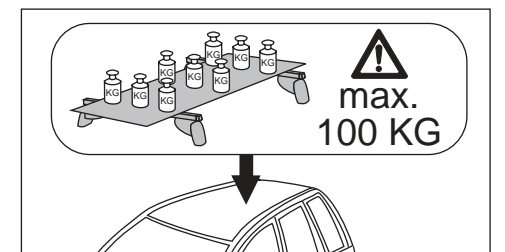

# Atera<sup>®</sup> SIGNO

Opel  
Signum Reling 2004–  
Vectra Reling 2004–  
Astra Reling 09/2004–01/2007  
Zafira Reling 07/2005–01/2007

Part-No. : 044 126  
Part-No. : 045 126

Part-No. : 044 126

**Atera<sup>®</sup>**  
MADE IN GERMANY