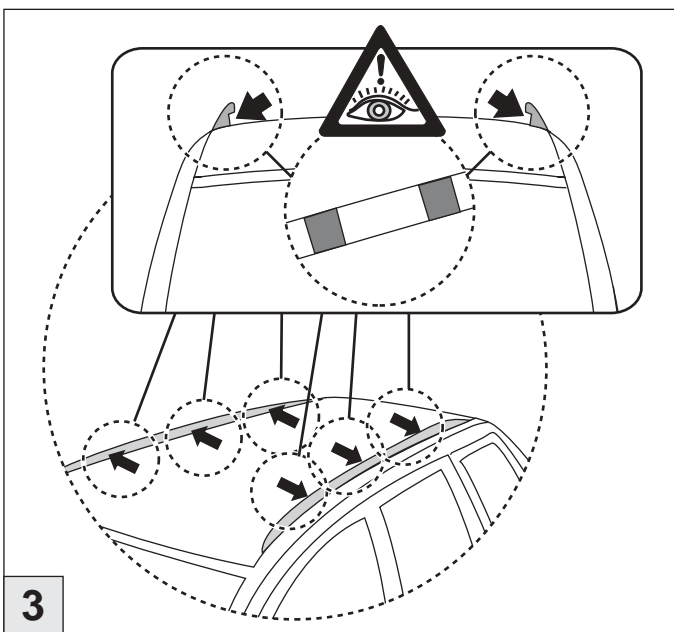

Atera® SIGNO

Opel Signum Reling 2004–
Opel Vectra Reling 2004–

Opel Astra Reling 2004–
Opel Zafira Reling 07/2005