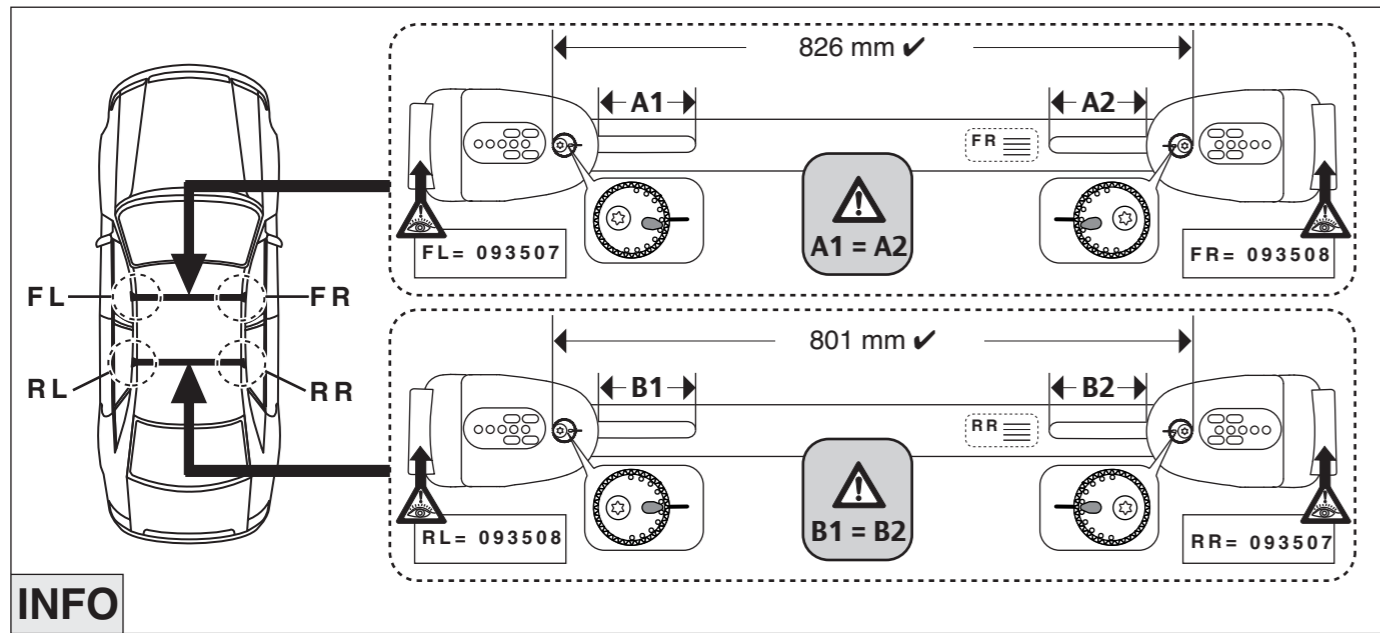

Atera® SIGNO

Seat Leon 2000-09/2005
Seat Toledo 1999-01/2005

7

nur bei / only for Part-No.: 045 115

8

9

Atera® SIGNO

Seat
Leon 2000-09/2005
Toledo 1999-01/2005

Seat Leon 2000-09/2005
Seat Toledo 1999-01/2005

Atera® SIGNO

Seat Leon 2000-09/2005
Seat Toledo 1999-01/2005

INFO