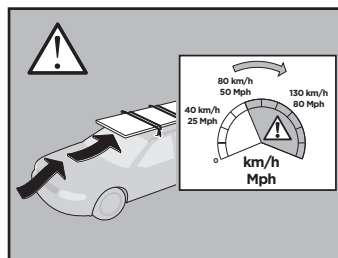

This kit is only for vehicles with fixpoint mounting.

	+		5 kg 11 lbs	=	Max. 100 kg / 220 lbs
	+		9 kg 20 lbs	=	Max. 150 kg / 330 lbs
	+		12 kg 26 lbs	=	Max. 200 kg / 440 lbs

ISO 11154-E

183139

C.20160523
509-3139-03