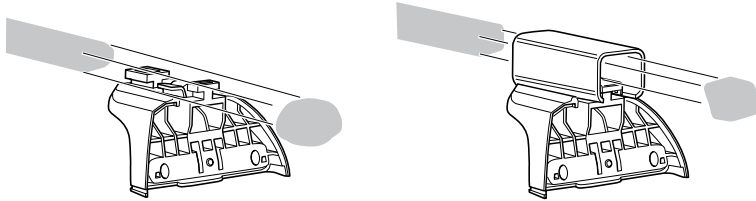

Kit 3077

FORD Territory, 5-dr SUV, 03-

This Kit is only for vehicles with fixpoint mounting.

460R
753

460

Kit

753

460R

460

1

2

01 x 4

43 x 4

16 mm  x 8

x 1

i