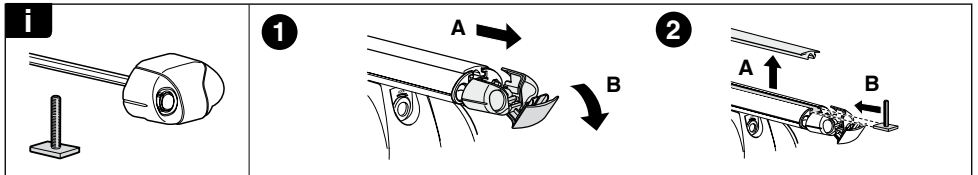

- 544 (x4)
- 596 (x6)
- 588 (x8)
- NA 510 (x10)
- EUR ASIA 452 (x12)

WW ▶ Thule Sweden AB, Box 69, 330 33 Hillerstorp, SWEDEN
NA ▶ Thule Inc., 42 Silvermine Road, Seymour, Connecticut 06483, USA

info@thule.com
customer.service@thule.com

www.thule.com