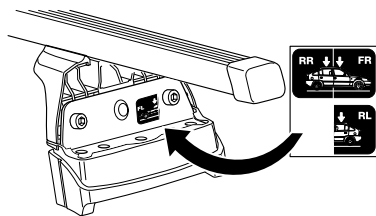

i	GB Only a few turns	EST Ainult mõni pööre	HR Samo nekoliko okreta
	D Nur wenige Umdrehungen	LAT Tikai dažī apgriezieni	HU Csak néhány fordítás
	F Quelques tours uniquement	LIT Tik keli pasukimai	GR Μόνο μερικές στροφές
	NL Slechts enkele slagen	PL Wystarczy kilka obrotów	TR Yalnız birkaç kez çevirm
	I Solo qualche giro	RU Достаточно нескольких оборотов	中文 只有几个转向
	E Sólo algunas vueltas	CZ Pouze několik otáček	한국어 두 세번만
	PT Noções básicas	SK Len niekoľko otáčok	日本語 数回転のみ
	S Endast några varv	SLO Le nekaj obratov	ไทย หมุนเพียงไม่กี่รอบ
	FIN Vain muutama kierros