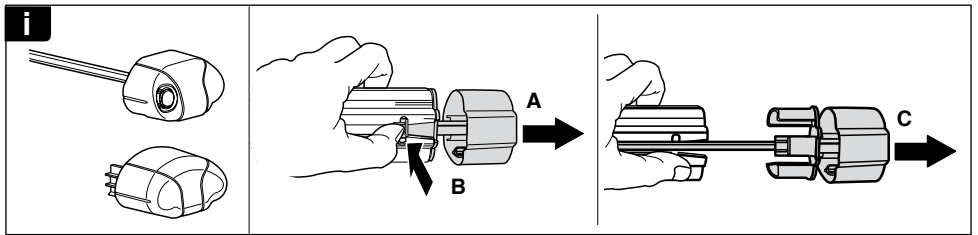

- 544 (x4)
- 596 (x6)
- 588 (x8)
- NA 510 (x10)
- EUR ASIA 452 (x12)

WW ▶ Thule Sweden AB, Box 69, 330 33 Hillerstorp, SWEDEN
NA ▶ Thule Inc., 42 Silvermine Road, Seymour, Connecticut 06483, USA

info@thule.com
customer.service@thule.com

www.thule.com