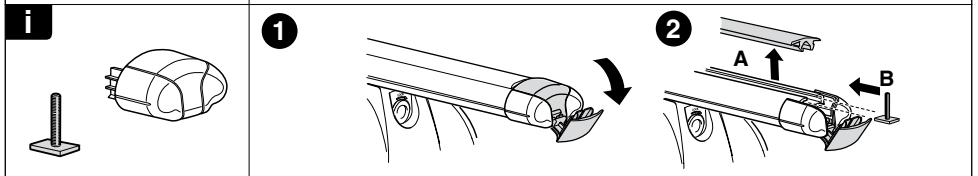

- 544 (x4)
- 596 (x6)
- 588 (x8)
- NA 510 (x10)
- EUR ASIA 452 (x12)

WW ▶ Thule Sweden AB, Box 69, 330 33 Hillerstorp, SWEDEN
NA ▶ Thule Inc., 42 Silvermine Road, Seymour, Connecticut 06483, USA

info@thule.com
customer.service@thule.com

www.thule.com