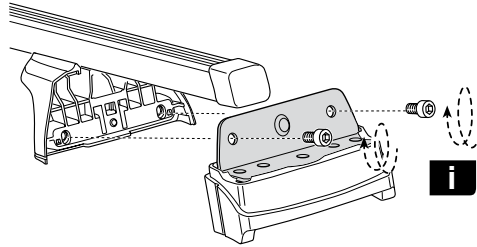

2

i	GB Only a few turns	EST Ainult mõni pööre	HR Samo nekoliko okreta
	D Nur wenige Umdrehungen	LAT Tikai dažī apgriezieni	HU Csak néhány fordítás
	F Quelques tours uniquement	LIT Tik keli pasukimai	GR Μόνο μερικές στροφές
	NL Slechts enkele slagen	PL Wystarczy kilka obrotów	TR Yalnız birkaç kez çevirm
	I Solo qualche giro	RU Достаточно нескольких оборотов	中文 只有几个转向
	E Sólo algunas vueltas	CZ Pouze několik otáček	한국어 두 세번만
	PT Noções básicas	SK Len niekoľko otáčok	日本語 数回転のみ
	S Endast några varv	SLO Le nekaj obratov	ไทย หมุนเพียงไม่กี่รอบ
	FIN Vain muutama kierros