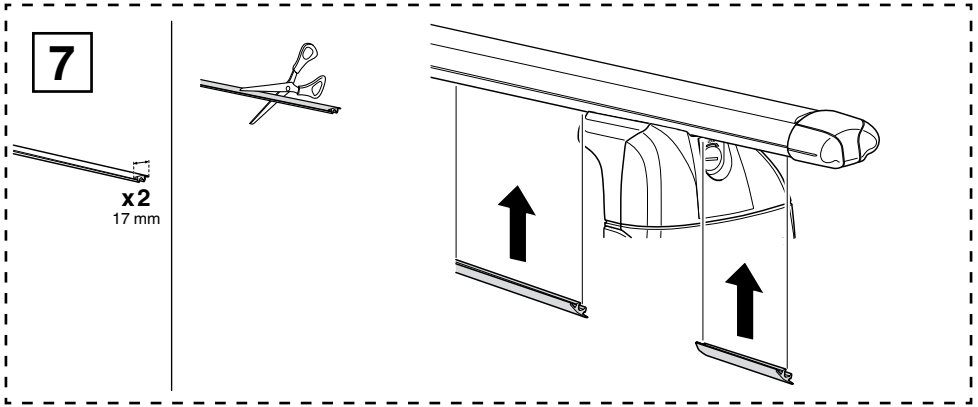

- 544 (x4)
- 596 (x6)
- 588 (x8)
- NA 510 (x10)
- EUR ASIA 452 (x12)

WW ▶ Thule Sweden AB, Box 69, 330 33 Hillerstorp, SWEDEN
NA ▶ Thule Inc., 42 Silvermine Road, Seymour, Connecticut 06483, USA

info@thule.com
customer.service@thule.com

www.thule.com