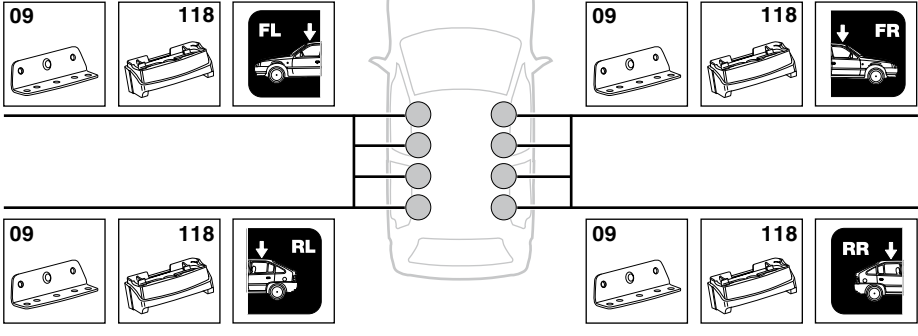

2

i	GB Only a few turns	EST Ainult mõni pööre	HR Samo nekoliko okreta
	D Nur wenige Umdrehungen	LAT Tikai dažī apgriezieni	HU Csak néhány fordítás
	F Quelques tours uniquement	LIT Tik keli pasukimai	GR Μόνο μερικές στροφές
	NL Slechts enkele slagen	PL Wystarczy kilka obrotów	TR Yalnız birkaç kez çevirm
	I Solo qualche giro	RU Достаточно нескольких оборотов	中文 只有几个转向
	E Sólo algunas vueltas	CZ Pouze několik otáček	한국어 두 세번만
	PT Noções básicas	SK Len niekoľko otáčok	日本語 数回転のみ
	S Endast några varv	SLO Le nekaj obratov	ไทย หมุนเพียงไม่กี่รอบ
	FIN Vain muutama kierros