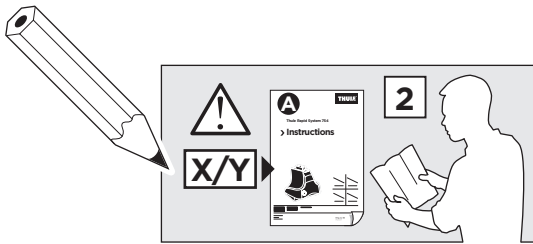

Thule Rapid System Kit 1764

> Instructions

VOLKSWAGEN Golf Sportsvan, 5-dr MPV, 14-

ISO 11154-E

141764
C.20150220
519-1764-01

Bring your life
thule.com

1

	X (scale)	X (mm)	X (inch)
VOLKSWAGEN Golf Sportsvan, 5-dr MPV, 14-	37,5	1026	40 ³/₈

	Y (scale)	Y (mm)	Y (inch)
VOLKSWAGEN Golf Sportsvan, 5-dr MPV, 14-	35	1001	39 ³/₈

2

VOLKSWAGEN Golf Sportsvan, 5-dr MPV, 14-

3

	W (mm)	Z (mm)	W (inch)	Z (inch)
VOLKSWAGEN Golf Sportsvan, 5-dr MPV, 14-	360	705	14 1/8	27 3/4