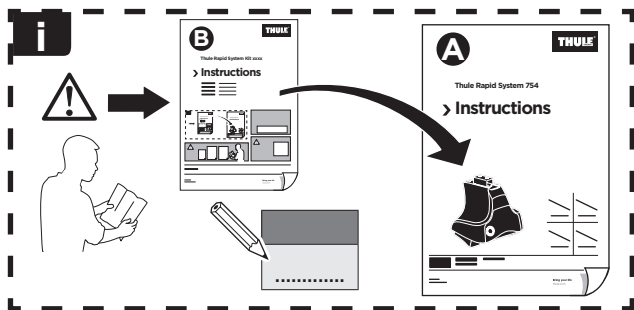

Thule Rapid System Kit 1764

> Instructions

VOLKSWAGEN Golf Sportsvan, 5-dr MPV, 14-

ISO 11154-E

141764
C.20150220
519-1764-01

Bring your life
thule.com

1

	X (scale)	X (mm)	X (inch)
VOLKSWAGEN Golf Sportsvan, 5-dr MPV, 14-	37,5	1026	40 ³/₈

	Y (scale)	Y (mm)	Y (inch)
VOLKSWAGEN Golf Sportsvan, 5-dr MPV, 14-	35	1001	39 ³/₈

2

VOLKSWAGEN Golf Sportsvan, 5-dr MPV, 14-

3

	W (mm)	Z (mm)	W (inch)	Z (inch)
VOLKSWAGEN Golf Sportsvan, 5-dr MPV, 14-	360	705	14 1/8	27 3/4