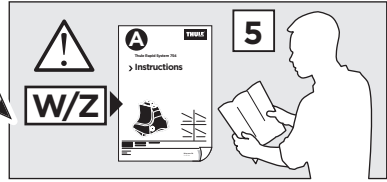

Thule Rapid System Kit 1764

> Instructions

VOLKSWAGEN Golf Sportsvan, 5-dr MPV, 14-

ISO 11154-E

141764
C.20150220
519-1764-01

Bring your life
thule.com

1

	X (scale)	X (mm)	X (inch)
VOLKSWAGEN Golf Sportsvan, 5-dr MPV, 14-	37,5	1026	40 ³/₈

	Y (scale)	Y (mm)	Y (inch)
VOLKSWAGEN Golf Sportsvan, 5-dr MPV, 14-	35	1001	39 ³/₈

2

VOLKSWAGEN Golf Sportsvan, 5-dr MPV, 14-

3

	W (mm)	Z (mm)	W (inch)	Z (inch)
VOLKSWAGEN Golf Sportsvan, 5-dr MPV, 14-	360	705	14 1/8	27 3/4