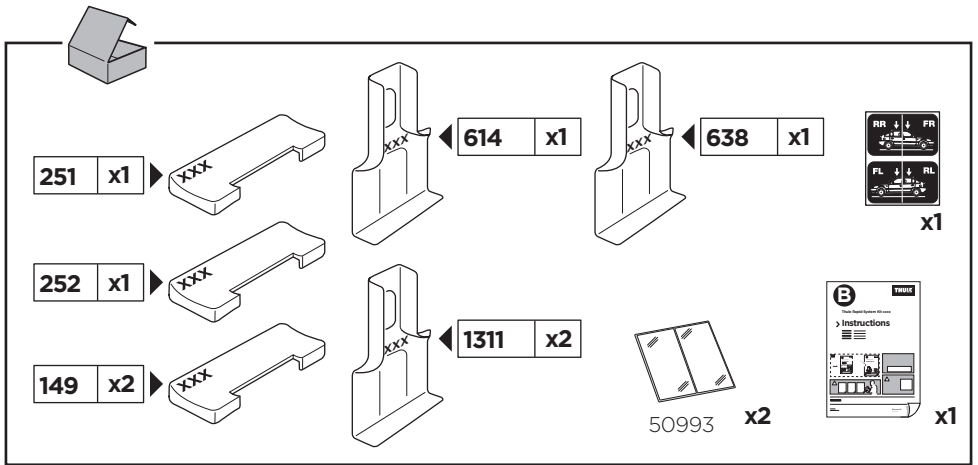

Thule Rapid System Kit 1764

> Instructions

VOLKSWAGEN Golf Sportsvan, 5-dr MPV, 14-

ISO 11154-E

141764
C.20150220
519-1764-01

Bring your life
thule.com

1

	X (scale)	X (mm)	X (inch)
VOLKSWAGEN Golf Sportsvan, 5-dr MPV, 14-	37,5	1026	40 ³/₈

	Y (scale)	Y (mm)	Y (inch)
VOLKSWAGEN Golf Sportsvan, 5-dr MPV, 14-	35	1001	39 ³/₈

2

VOLKSWAGEN Golf Sportsvan, 5-dr MPV, 14-

3

	W (mm)	Z (mm)	W (inch)	Z (inch)
VOLKSWAGEN Golf Sportsvan, 5-dr MPV, 14-	360	705	14 1/8	27 3/4