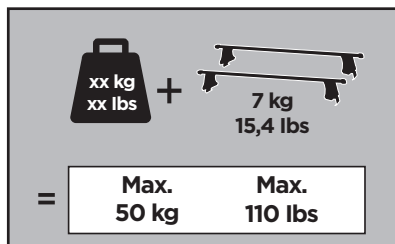

Thule Rapid System Kit 1764

> Instructions

VOLKSWAGEN Golf Sportsvan, 5-dr MPV, 14-

ISO 11154-E

141764
C.20150220
519-1764-01

Bring your life
thule.com

1

	X (scale)	X (mm)	X (inch)
VOLKSWAGEN Golf Sportsvan, 5-dr MPV, 14-	37,5	1026	40 ³/₈

	Y (scale)	Y (mm)	Y (inch)
VOLKSWAGEN Golf Sportsvan, 5-dr MPV, 14-	35	1001	39 ³/₈

2

VOLKSWAGEN Golf Sportsvan, 5-dr MPV, 14-

3

	W (mm)	Z (mm)	W (inch)	Z (inch)
VOLKSWAGEN Golf Sportsvan, 5-dr MPV, 14-	360	705	14 1/8	27 3/4