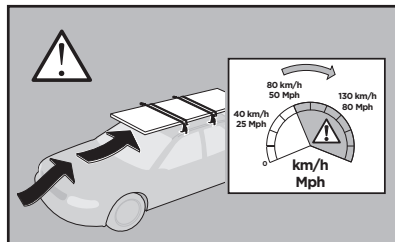

Thule Rapid System Kit 1764

> Instructions

VOLKSWAGEN Golf Sportsvan, 5-dr MPV, 14-

ISO 11154-E

141764
C.20150220
519-1764-01

Bring your life
thule.com

1

	X (scale)	X (mm)	X (inch)
VOLKSWAGEN Golf Sportsvan, 5-dr MPV, 14-	37,5	1026	40 ³/₈

	Y (scale)	Y (mm)	Y (inch)
VOLKSWAGEN Golf Sportsvan, 5-dr MPV, 14-	35	1001	39 ³/₈

2

VOLKSWAGEN Golf Sportsvan, 5-dr MPV, 14-

3

	W (mm)	Z (mm)	W (inch)	Z (inch)
VOLKSWAGEN Golf Sportsvan, 5-dr MPV, 14-	360	705	14 1/8	27 3/4