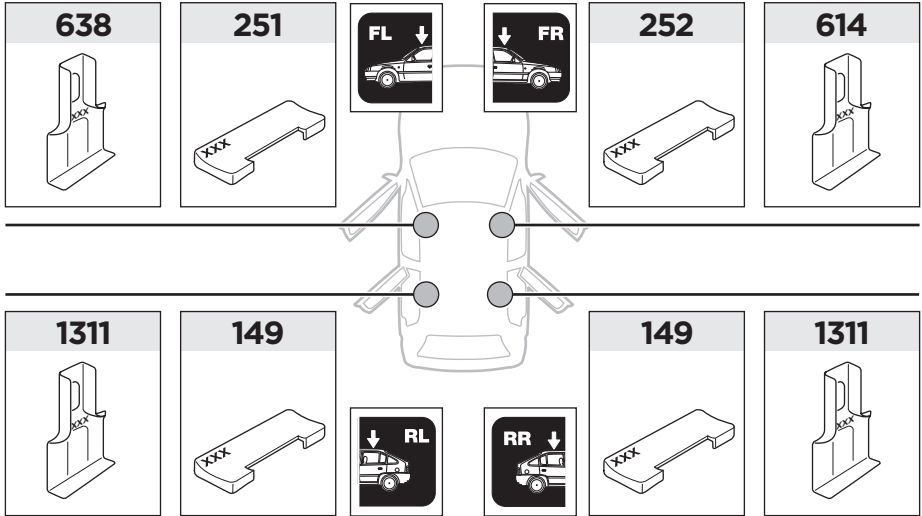

Thule Rapid System Kit 1764

> Instructions

VOLKSWAGEN Golf Sportsvan, 5-dr MPV, 14-

ISO 11154-E

141764
C.20150220
519-1764-01

Bring your life
thule.com

1

	X (scale)	X (mm)	X (inch)
VOLKSWAGEN Golf Sportsvan, 5-dr MPV, 14-	37,5	1026	40 ³/₈

	Y (scale)	Y (mm)	Y (inch)
VOLKSWAGEN Golf Sportsvan, 5-dr MPV, 14-	35	1001	39 ³/₈

2

VOLKSWAGEN Golf Sportsvan, 5-dr MPV, 14-

3

	W (mm)	Z (mm)	W (inch)	Z (inch)
VOLKSWAGEN Golf Sportsvan, 5-dr MPV, 14-	360	705	14 1/8	27 3/4