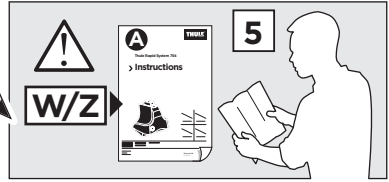

3

	W (mm)	Z (mm)	W (inch)	Z (inch)
HYUNDAI Sonata, 4-dr Sedan, 15-	300	700	11 3/4	27 1/2