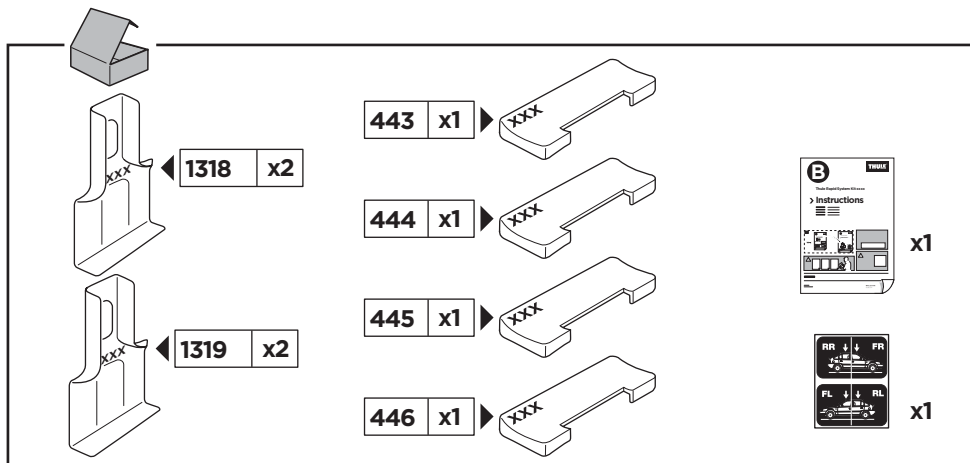

# > Instructions

HONDA Fit, 5-dr Hatchback, 14-

HONDA Jazz, 5-dr Hatchback, 14-

ISO 11154-E

141751

C.20141204  
519-1751-01

Bring your life

thule.com

# 1

	X (scale)	X (mm)	X (inch)
<b>HONDA Fit</b> , 5-dr Hatchback, 14-	<b>28,5</b>	<b>936</b>	<b>36 7/8</b>
<b>HONDA Jazz</b> , 5-dr Hatchback, 14-	<b>28,5</b>	<b>936</b>	<b>36 7/8</b>

	Y (scale)	Y (mm)	Y (inch)
<b>HONDA Fit</b> , 5-dr Hatchback, 14-	<b>17,5</b>	<b>826</b>	<b>32 1/2</b>
<b>HONDA Jazz</b> , 5-dr Hatchback, 14-	<b>17,5</b>	<b>826</b>	<b>32 1/2</b>

**2**

**HONDA Fit, 5-dr Hatchback, 14-**  
**HONDA Jazz, 5-dr Hatchback, 14-**

3

	W (mm)	Z (mm)	W (inch)	Z (inch)
<b>HONDA Fit</b> , 5-dr Hatchback, 14-	<b>310</b>	<b>750</b>	<b>12 1/4</b>	<b>29 1/2</b>
<b>HONDA Jazz</b> , 5-dr Hatchback, 14-	<b>310</b>	<b>750</b>	<b>12 1/4</b>	<b>29 1/2</b>