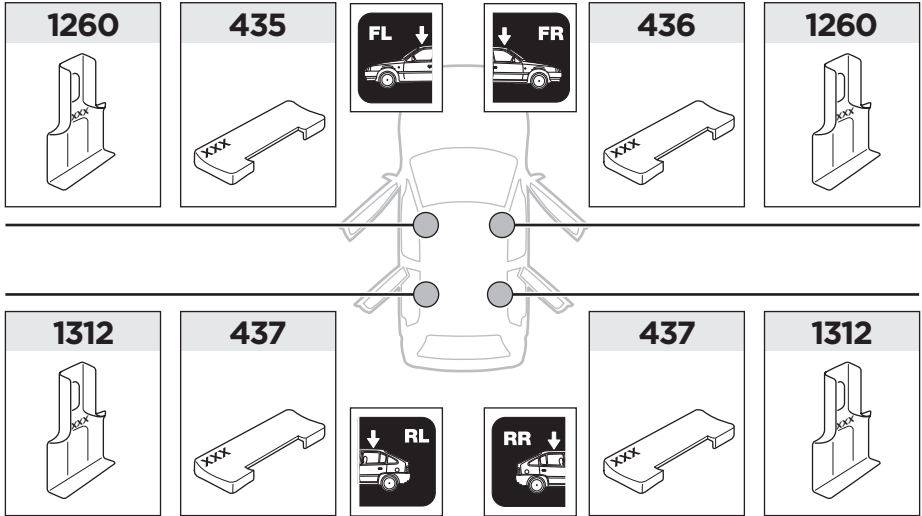

1260 x2

1312 x2

x1

x1

1

	X (scale)	X (mm)	X (inch)
NISSAN Pulsar, 5-dr Hatchback, 13-	39	1041	41

	Y (scale)	Y (mm)	Y (inch)
NISSAN Pulsar, 5-dr Hatchback, 13-	33,5	986	38 7/8

2

NISSAN Pulsar, 5-dr Hatchback, 13-

**3**

	W (mm)	Z (mm)	W (inch)	Z (inch)
<b>NISSAN Pulsar, 5-dr Hatchback, 13-</b>	<b>310</b>	<b>700</b>	<b>12 1/4</b>	<b>27 1/2</b>