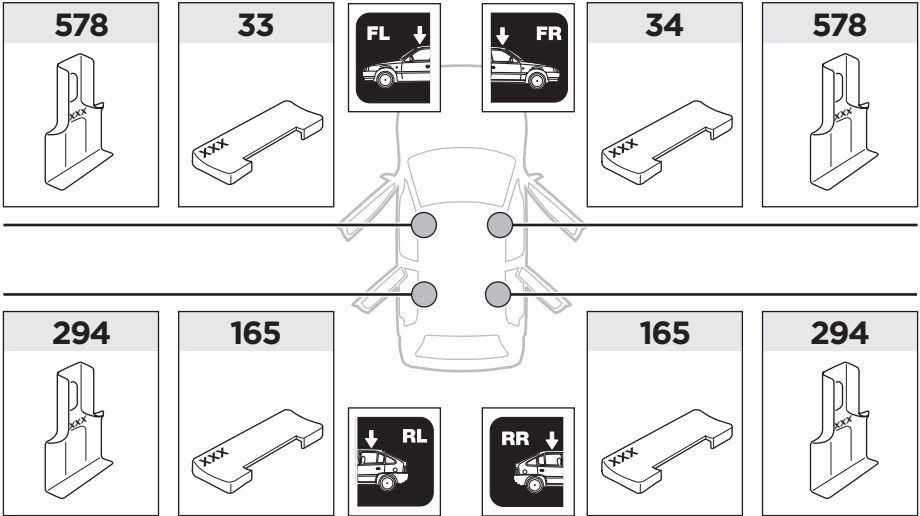

165 x2

294 x2

x1

578 x2

x1

1

	X (scale)	X (mm)	X (inch)
MAZDA 3, 4-dr Sedan, 14-	44,5	1096	43 1/4
MAZDA 3, 5-dr Hatchback, 14-	44,5	1096	43 1/4

	Y (scale)	Y (mm)	Y (inch)
MAZDA 3, 4-dr Sedan, 14-	38	1031	40 2/4
MAZDA 3, 5-dr Hatchback, 14-	38	1031	40 2/4

2

MAZDA 3, 4-dr Sedan, 14-

MAZDA 3, 5-dr Hatchback, 14-

3

	W (mm)	Z (mm)	W (inch)	Z (inch)
MAZDA 3, 4-dr Sedan, 14-	240	670	9 2/4	26 2/4
MAZDA 3, 5-dr Hatchback, 14-	240	670	9 2/4	26 2/4