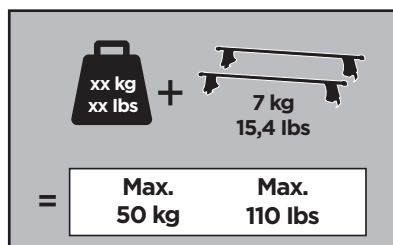

Thule Rapid System Kit 1742

> Instructions

MAZDA 3, 4-dr Sedan, 14-
MAZDA 3, 5-dr Hatchback, 14-

ISO 11154-E

141742
C.20131210
519-1742-01

Bring your life
thule.com

33 x1

34 x1

165 x2

294 x2

x1

578 x2

x1

1

	X (scale)	X (mm)	X (inch)
MAZDA 3, 4-dr Sedan, 14-	44,5	1096	43 1/4
MAZDA 3, 5-dr Hatchback, 14-	44,5	1096	43 1/4

	Y (scale)	Y (mm)	Y (inch)
MAZDA 3, 4-dr Sedan, 14-	38	1031	40 2/4
MAZDA 3, 5-dr Hatchback, 14-	38	1031	40 2/4

2

MAZDA 3, 4-dr Sedan, 14-

MAZDA 3, 5-dr Hatchback, 14-

3

	W (mm)	Z (mm)	W (inch)	Z (inch)
MAZDA 3, 4-dr Sedan, 14-	240	670	9 2/4	26 2/4
MAZDA 3, 5-dr Hatchback, 14-	240	670	9 2/4	26 2/4