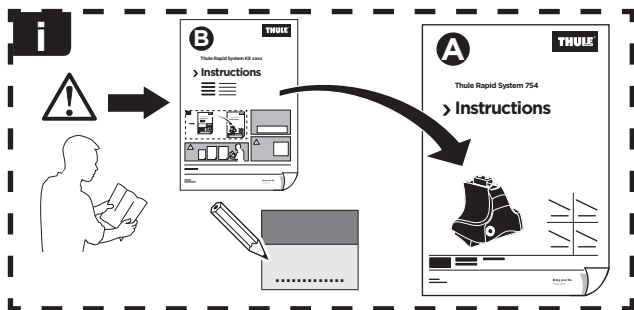

Thule Rapid System Kit 1742

> Instructions

MAZDA 3, 4-dr Sedan, 14-
MAZDA 3, 5-dr Hatchback, 14-

ISO 11154-E

141742
C.20131210
519-1742-01

Bring your life
thule.com

33 x1

34 x1

165 x2

294 x2

x1

578 x2

x1

1

	X (scale)	X (mm)	X (inch)
MAZDA 3, 4-dr Sedan, 14-	44,5	1096	43 1/4
MAZDA 3, 5-dr Hatchback, 14-	44,5	1096	43 1/4

	Y (scale)	Y (mm)	Y (inch)
MAZDA 3, 4-dr Sedan, 14-	38	1031	40 2/4
MAZDA 3, 5-dr Hatchback, 14-	38	1031	40 2/4