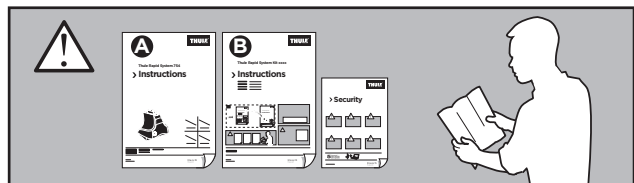

Thule Rapid System Kit 1742

> Instructions

MAZDA 3, 4-dr Sedan, 14-
MAZDA 3, 5-dr Hatchback, 14-

ISO 11154-E

141742
C.20131210
519-1742-01

Bring your life
thule.com

33 x1

34 x1