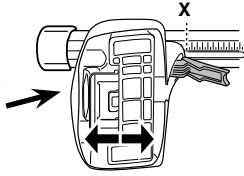

3

	X
HONDA CR-V, 5-dr SUV, 12- (Without railing)	44