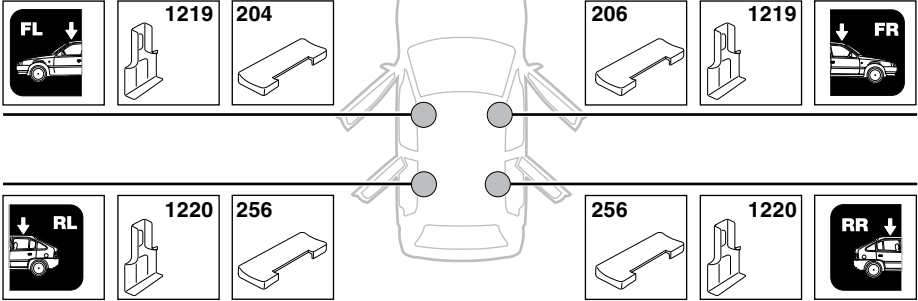

480 Traverse

(North America)

	X inch	X mm
CHRYSLER Ypsilon , 5-dr Hatchback, 11-	41 "	1041 mm
LANCIA Ypsilon , 5-dr Hatchback, 11-	41 "	1041 mm

	Y inch	Y mm
CHRYSLER Ypsilon , 5-dr Hatchback, 11-	38 ⁷/₈ "	986 mm
LANCIA Ypsilon , 5-dr Hatchback, 11-	38 ⁷/₈ "	986 mm

4

5**CHRYSLER Ypsilon, 5-dr Hatchback, 11-
LANCIA Ypsilon, 5-dr Hatchback, 11-**

6

i

A

B

CHRYSLER Ypsilon, 5-dr Hatchback, 11-	115 mm	865 mm	4 1/2"	34"
LANCIA Ypsilon, 5-dr Hatchback, 11-	115 mm	865 mm	4 1/2"	34"