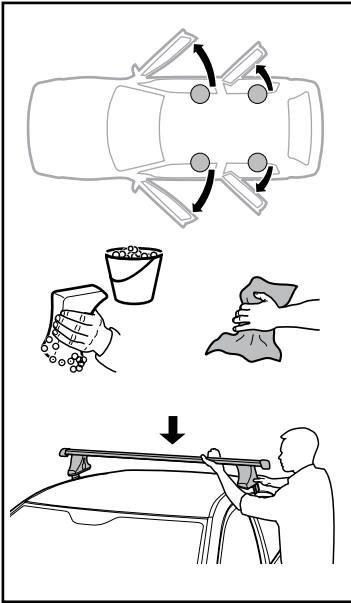

6

i

A

B

CHRYSLER Ypsilon, 5-dr Hatchback, 11-	115 mm	865 mm	4 1/2"	34"
LANCIA Ypsilon, 5-dr Hatchback, 11-	115 mm	865 mm	4 1/2"	34"