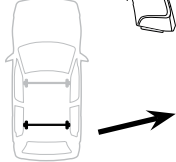

480 Traverse

(North America)

	X inch	X mm
CHRYSLER Ypsilon , 5-dr Hatchback, 11-	41 "	1041 mm
LANCIA Ypsilon , 5-dr Hatchback, 11-	41 "	1041 mm

	Y inch	Y mm
CHRYSLER Ypsilon , 5-dr Hatchback, 11-	38 ⁷/₈ "	986 mm
LANCIA Ypsilon , 5-dr Hatchback, 11-	38 ⁷/₈ "	986 mm