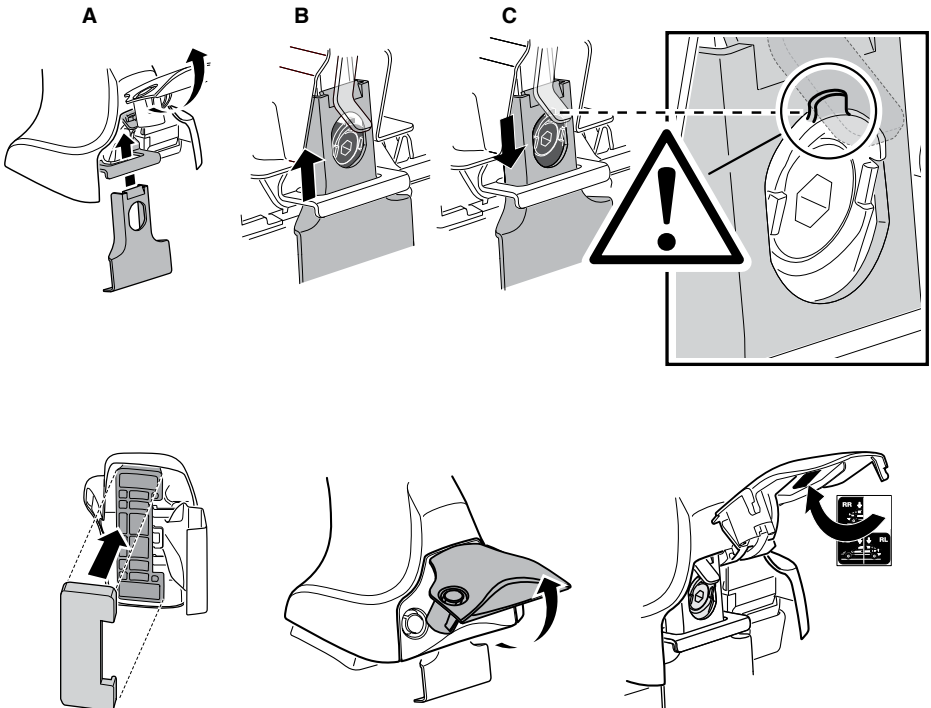

480 Traverse

(North America)

	X inch	X mm
CHRYSLER Ypsilon , 5-dr Hatchback, 11-	41 "	1041 mm
LANCIA Ypsilon , 5-dr Hatchback, 11-	41 "	1041 mm

	Y inch	Y mm
CHRYSLER Ypsilon , 5-dr Hatchback, 11-	38 ⁷/₈ "	986 mm
LANCIA Ypsilon , 5-dr Hatchback, 11-	38 ⁷/₈ "	986 mm

4

5**CHRYSLER Ypsilon, 5-dr Hatchback, 11-
LANCIA Ypsilon, 5-dr Hatchback, 11-**

6

i

A

B

CHRYSLER Ypsilon, 5-dr Hatchback, 11-	115 mm	865 mm	4 1/2"	34"
LANCIA Ypsilon, 5-dr Hatchback, 11-	115 mm	865 mm	4 1/2"	34"