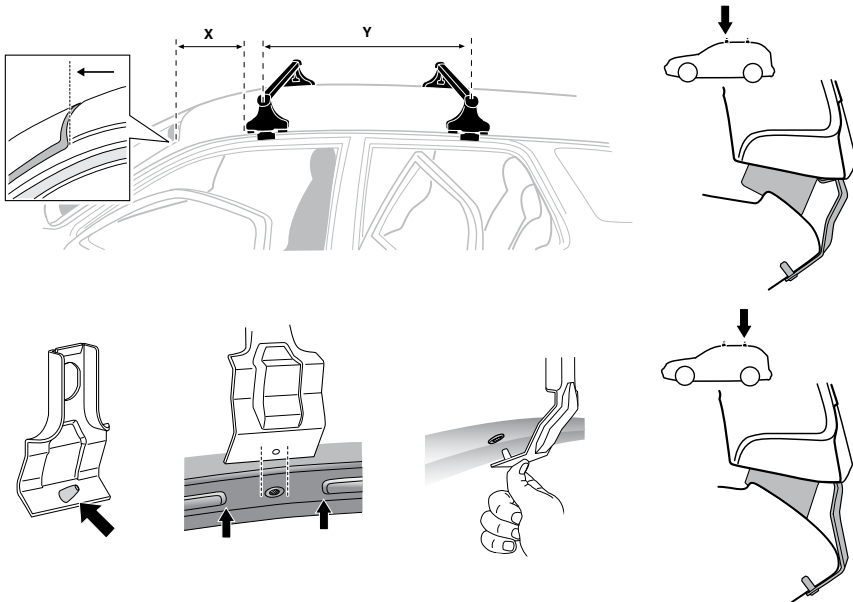

480 Traverse

(North America)

	X inch	X mm
CHRYSLER Ypsilon , 5-dr Hatchback, 11-	41 "	1041 mm
LANCIA Ypsilon , 5-dr Hatchback, 11-	41 "	1041 mm

	Y inch	Y mm
CHRYSLER Ypsilon , 5-dr Hatchback, 11-	38 ⁷/₈ "	986 mm
LANCIA Ypsilon , 5-dr Hatchback, 11-	38 ⁷/₈ "	986 mm

4

5**CHRYSLER Ypsilon, 5-dr Hatchback, 11-
LANCIA Ypsilon, 5-dr Hatchback, 11-**

6

i

A

B

CHRYSLER Ypsilon, 5-dr Hatchback, 11-	115 mm	865 mm	4 1/2"	34"
LANCIA Ypsilon, 5-dr Hatchback, 11-	115 mm	865 mm	4 1/2"	34"