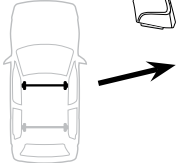

480 Traverse

(North America)

	X inch	X mm
CHRYSLER Ypsilon , 5-dr Hatchback, 11-	41 "	1041 mm
LANCIA Ypsilon , 5-dr Hatchback, 11-	41 "	1041 mm

	Y inch	Y mm
CHRYSLER Ypsilon , 5-dr Hatchback, 11-	38 ⁷/₈ "	986 mm
LANCIA Ypsilon , 5-dr Hatchback, 11-	38 ⁷/₈ "	986 mm