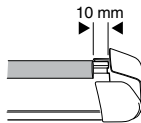

1

2

754 Rapid System
480R Rapid Traverse
(North America)

x4

x4

x4

480 Traverse
(North America)

x4