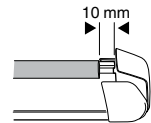

1

2

754 Rapid System
480R Rapid Traverse
(North America)

x4

x4

x4

480 Traverse
(North America)

x4