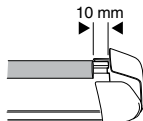

1

2

754 Rapid System
480R Rapid Traverse
(North America)

x4

x4

x4

480 Traverse
(North America)

x4