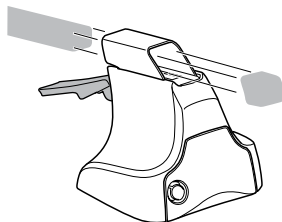

1

2

754 Rapid System
480R Rapid Traverse
(North America)

x4

x4

x4

480 Traverse
(North America)

x4