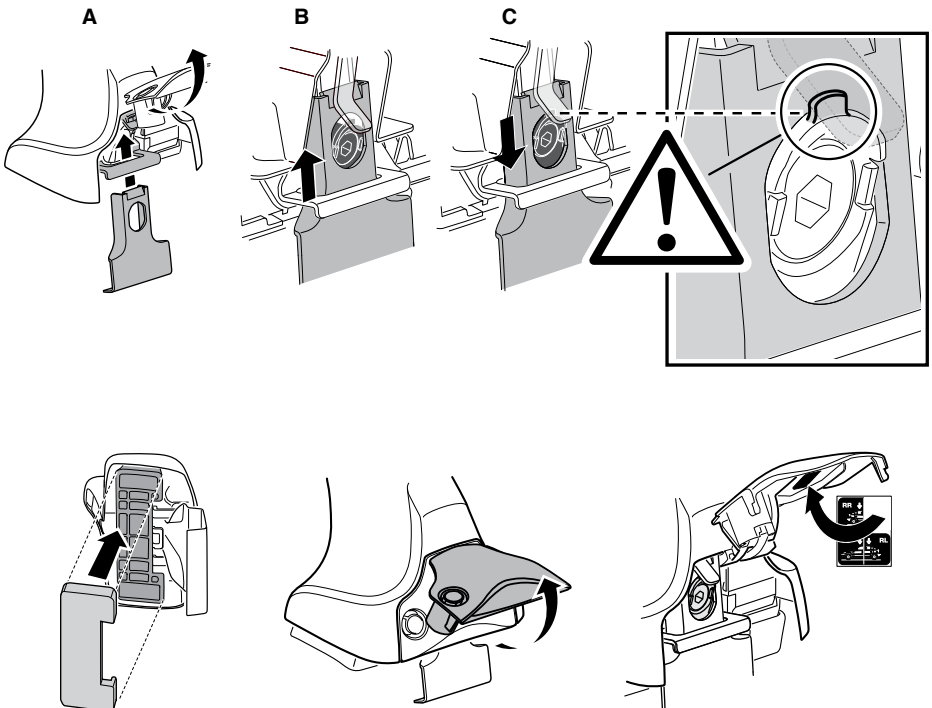

3**754** Rapid System

	X
CITROËN DS4, 5-dr Hatchback, 11-	38

	Y
CITROËN DS4, 5-dr Hatchback, 11-	32

3**480R** Rapid Traverse**480** Traverse**(North America)**

	X inch	X mm
CITROËN DS4, 5-dr Hatchback, 11-	40 ⁵/₈"	1031 mm

	Y inch	Y mm
CITROËN DS4, 5-dr Hatchback, 11-	38 ¹/₄"	971 mm

4

5

CITROËN DS4, 5-dr Hatchback, 11-

6

CITROËN DS4, 5-dr Hatchback, 11-

X mm	Y mm	X inch	Y inch
63 mm	730 mm	2 1/2"	28 3/4"

7