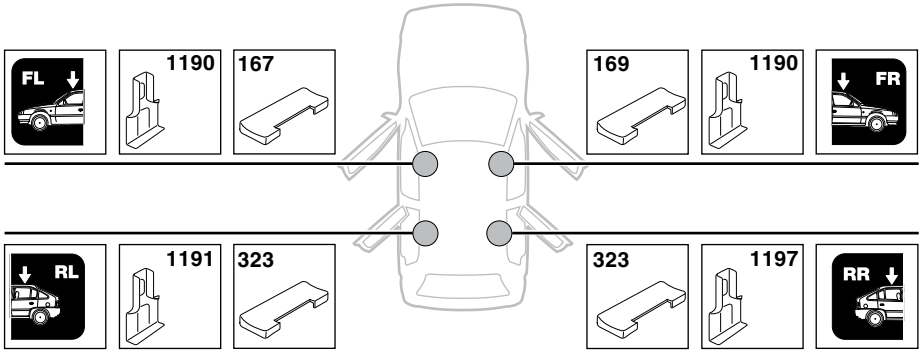

3**754** Rapid System

	X
CITROËN DS4, 5-dr Hatchback, 11-	38

	Y
CITROËN DS4, 5-dr Hatchback, 11-	32

3**480R** Rapid Traverse**480** Traverse**(North America)**

	X inch	X mm
CITROËN DS4, 5-dr Hatchback, 11-	40 ⁵/₈"	1031 mm

	Y inch	Y mm
CITROËN DS4, 5-dr Hatchback, 11-	38 ¹/₄"	971 mm

4

5

CITROËN DS4, 5-dr Hatchback, 11-

6

CITROËN DS4, 5-dr Hatchback, 11-

X mm	Y mm	X inch	Y inch
63 mm	730 mm	2 1/2"	28 3/4"

7