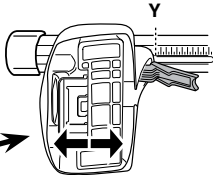

x4

x4

x4

480 Traverse
(North America)

x4

3**754** Rapid System**X****KIA Sportage, 5-dr SUV, 10-****43,5****Y****KIA Sportage, 5-dr SUV, 10-****39,5****3****480R** Rapid Traverse**480** Traverse**(North America)****X inch/mm****KIA Sportage, 5-dr SUV, 10-****X inch****X mm****42 3/4"****1086 mm**
**Y inch/mm****KIA Sportage, 5-dr SUV, 10-****Y inch****Y mm****41 1/8"****1046 mm**
4

5

KIA Sportage, 5-dr SUV, 10-

6

KIA Sportage, 5-dr SUV, 10-

X mm

Y mm

X inch

Y inch