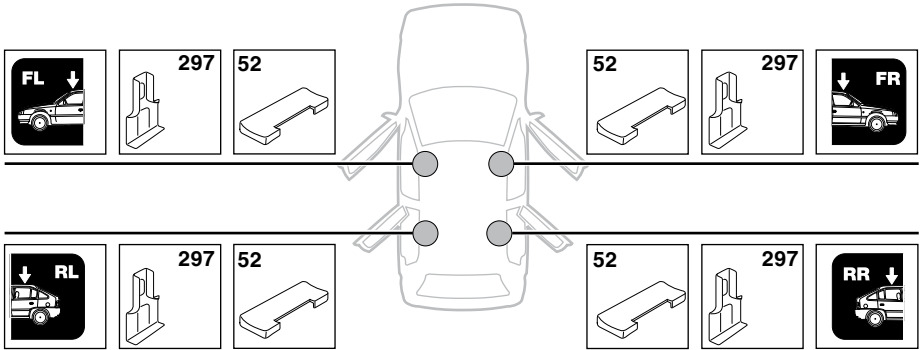

5

KIA Sportage, 5-dr SUV, 10-