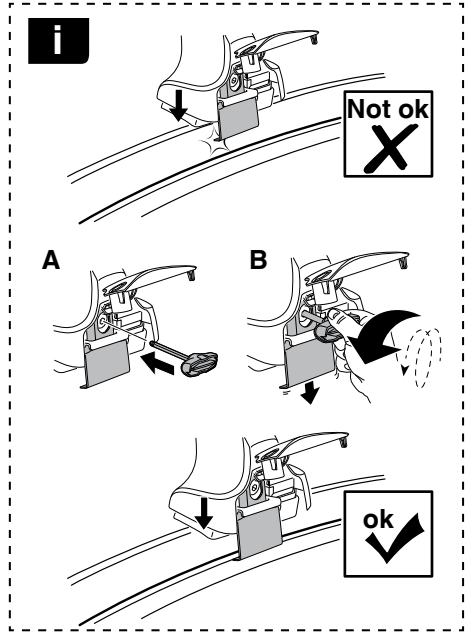

6

KIA Sportage, 5-dr SUV, 10-

X mm

Y mm

X inch

Y inch

360 mm

700 mm

14 1/8"

27 1/2"