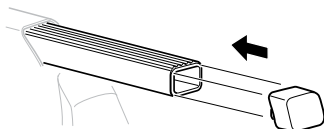

x4

x4

x4

480 Traverse
(North America)

x4

3**754** Rapid System**X****KIA Sportage, 5-dr SUV, 10-****43,5****Y****KIA Sportage, 5-dr SUV, 10-****39,5****3****480R** Rapid Traverse**480** Traverse**(North America)****X inch/mm****KIA Sportage, 5-dr SUV, 10-****X inch****X mm****42 3/4"****1086 mm**
**Y inch/mm****KIA Sportage, 5-dr SUV, 10-****Y inch****Y mm****41 1/8"****1046 mm**
4

5

KIA Sportage, 5-dr SUV, 10-

6

KIA Sportage, 5-dr SUV, 10-

X mm

Y mm

X inch

Y inch