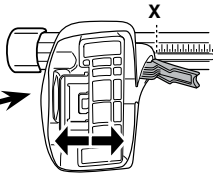

3

	X
NISSAN Leaf, 5-dr Hatchback, 10- / *11-	41