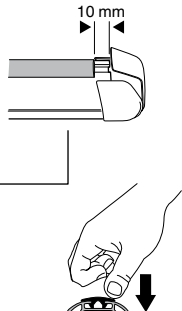

x4

480 Traverse
(North America)