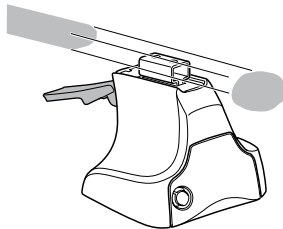

2

754 Rapid System
480R Rapid Traverse
(North America)

x4