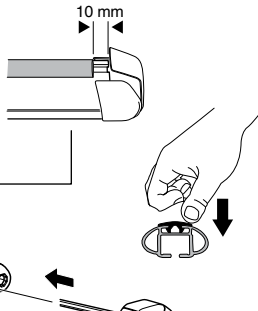

1

2

754 Rapid System
480R Rapid Traverse
(North America)

x4

x4

x4

480 Traverse
(North America)

x4