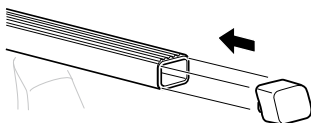

Kit 1587

NISSAN Rogue, 5-dr SUV, *08–

*North America

480R
754

480

1

2

+

3

754

1

2

NISSAN Rogue, 5-dr SUV, *08-

X
29,5

1

2

NISSAN Rogue, 5-dr SUV, *08-

Y
37

480R

480

1

2

NISSAN Rogue, 5-dr SUV, *08-

X inch	X mm
37 1/4"	946 mm

1

2

NISSAN Rogue, 5-dr SUV, *08-

Y inch	Y mm
40 1/4"	1021 mm

4

480R/754

480

NISSAN Rogue, 5-dr SUV, *08-