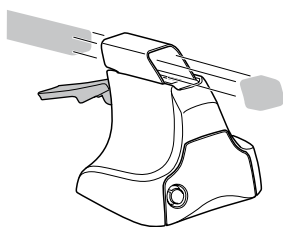

Kit 1587

NISSAN Rogue, 5-dr SUV, *08–

*North America

480R
754

480

1

2

+

3

754

1

2

NISSAN Rogue, 5-dr SUV, *08-

X
29,5

1

2

NISSAN Rogue, 5-dr SUV, *08-

Y
37

480R

480

1

2

NISSAN Rogue, 5-dr SUV, *08-

X inch	X mm
37 1/4"	946 mm