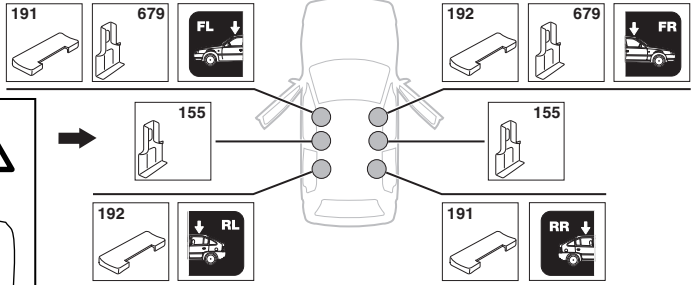

4

HONDA Civic, 2-dr Coupé, 06- (NA)

SRA