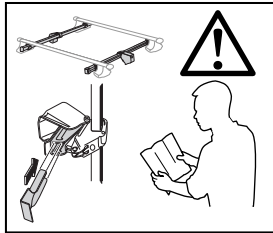

4

HONDA Civic, 2-dr Coupé, 06- (NA)

SRA