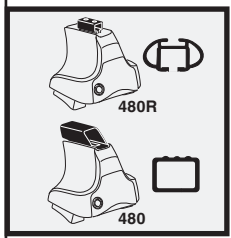

1

2

HONDA Civic, 2-dr Coupé, 06- (NA)	X inch	X mm
	43 3/4"	1111 mm

1

2

HONDA Civic, 2-dr Coupé, 06- (NA)	Y inch	Y mm
	42 1/8"	1071 mm

4

HONDA Civic, 2-dr Coupé, 06- (NA)