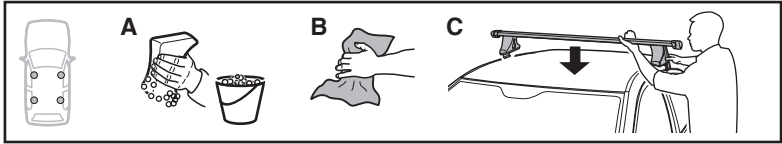

5

	X mm	Y mm	X inch	Y inch
HONDA Civic, 2-dr Coupé, 06– (NA)	140 mm	700 mm	5 1/2"	27 1/2"