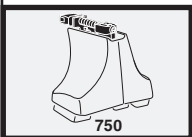

4

HONDA Civic, 2-dr Coupé, 06- (NA)

SRA