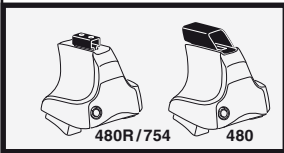

CHEVROLET Silverado, 4-dr Extended cab, 07-
CHEVROLET Silverado, 4-dr Crew cab, 07-
GMC Sierra, 4-dr Extended cab, 07-
GMC Sierra, 4-dr Crew cab, 07-