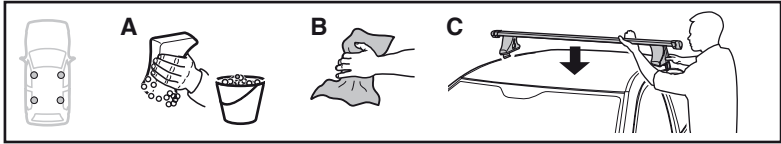

5

	X mm	Y mm	X inch	Y inch
CHEVROLET Silverado, 2-dr Regular Cab, 07-	257 mm	305 mm	10 1/8"	12"
CHEVROLET Silverado, 4-dr Extended Cab, 07-	279 mm	800 mm	11"	31 1/2"
CHEVROLET Silverado, 4-dr Crew Cab, 07-	279 mm	800 mm	11"	31 1/2"
GMC Sierra, 2-dr Regular Cab, 07-	257 mm	305 mm	10 1/8"	12"
GMC Sierra, 4-dr Extended Cab, 07-	279 mm	800 mm	11"	31 1/2"
GMC Sierra, 4-dr Crew Cab, 07-	279 mm	800 mm	11"	31 1/2"