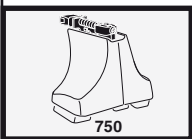

CHEVROLET Silverado, 4-dr Extended cab, 07-
CHEVROLET Silverado, 4-dr Crew cab, 07-
GMC Sierra, 4-dr Extended cab, 07-
GMC Sierra, 4-dr Crew cab, 07-