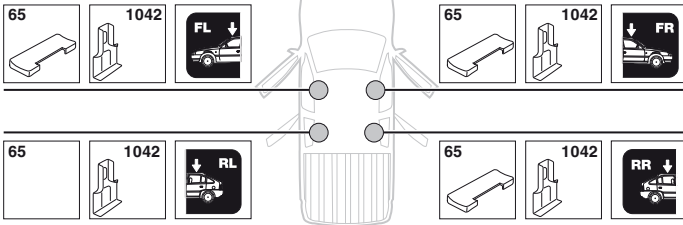

CHEVROLET Silverado, 4-dr Extended cab, 07-
CHEVROLET Silverado, 4-dr Crew cab, 07-
GMC Sierra, 4-dr Extended cab, 07-
GMC Sierra, 4-dr Crew cab, 07-