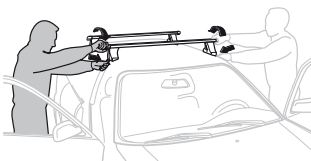

CHEVROLET Silverado, 4-dr Extended Cab, 07-
CHEVROLET Silverado, 4-dr Crew Cab, 07-
GMC Sierra, 4-dr Extended Cab, 07-
GMC Sierra, 4-dr Crew Cab, 07-