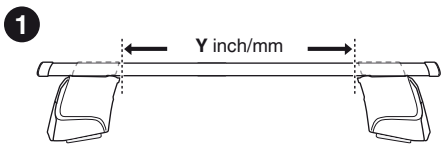

Kit 1322

FORD Fiesta, 3-dr Hatchback, 03-05, 06-08

Kit

	X
FORD Fiesta, 3-dr Hatchback, 03-05, 06-08	33,5

	Y
FORD Fiesta, 3-dr Hatchback, 03-05, 06-08	35,5

	X inch	X mm
FORD Fiesta, 3-dr Hatchback, 03-05, 06-08	38 ⁷ / ₈ "	986 mm

	Y inch	Y mm
FORD Fiesta, 3-dr Hatchback, 03-05, 06-08	39 ⁵ / ₈ "	1006 mm

4

FORD Fiesta, 3-dr Hatchback, 03-05, 06-08

5

	X mm	Y mm	X inch	Y inch
FORD Fiesta, 3-dr Hatchback, 03-05, 06-08	250 mm	750 mm	9 7/8"	29 1/2"