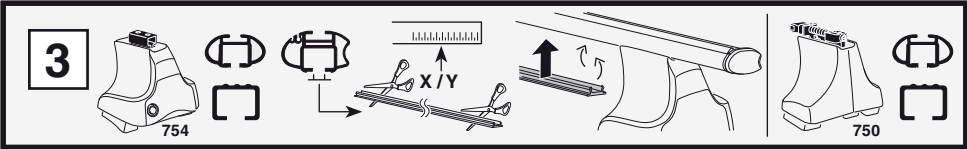

Kit 1322

FORD Fiesta, 3-dr Hatchback, 03-05, 06-08

Kit

	X
FORD Fiesta, 3-dr Hatchback, 03-05, 06-08	33,5

	Y
FORD Fiesta, 3-dr Hatchback, 03-05, 06-08	35,5

	X inch	X mm
FORD Fiesta, 3-dr Hatchback, 03-05, 06-08	38 ⁷ / ₈ "	986 mm

	Y inch	Y mm
FORD Fiesta, 3-dr Hatchback, 03-05, 06-08	39 ⁵ / ₈ "	1006 mm

4

FORD Fiesta, 3-dr Hatchback, 03-05, 06-08

5

	X mm	Y mm	X inch	Y inch
FORD Fiesta, 3-dr Hatchback, 03-05, 06-08	250 mm	750 mm	9 7/8"	29 1/2"