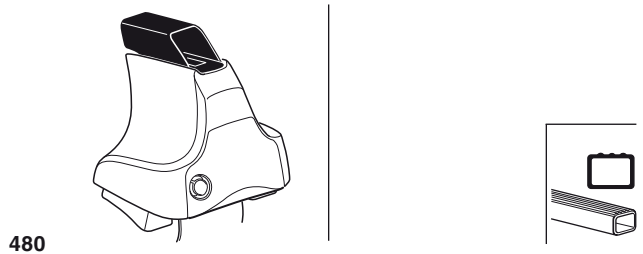

Kit 1322

FORD Fiesta, 3-dr Hatchback, 03-05, 06-08

Kit

	X
FORD Fiesta, 3-dr Hatchback, 03-05, 06-08	33,5

	Y
FORD Fiesta, 3-dr Hatchback, 03-05, 06-08	35,5

	X inch	X mm
FORD Fiesta, 3-dr Hatchback, 03-05, 06-08	38 ⁷ / ₈ "	986 mm

	Y inch	Y mm
FORD Fiesta, 3-dr Hatchback, 03-05, 06-08	39 ⁵ / ₈ "	1006 mm

4

FORD Fiesta, 3-dr Hatchback, 03-05, 06-08

5

	X mm	Y mm	X inch	Y inch
FORD Fiesta, 3-dr Hatchback, 03-05, 06-08	250 mm	750 mm	9 7/8"	29 1/2"