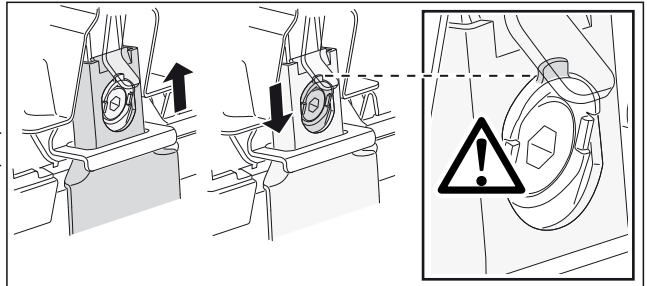

	Y inch	Y mm
FORD Fiesta, 3-dr Hatchback, 03-05, 06-08	39 ⁵ / ₈ "	1006 mm

4

FORD Fiesta, 3-dr Hatchback, 03-05, 06-08

5

	X mm	Y mm	X inch	Y inch
FORD Fiesta, 3-dr Hatchback, 03-05, 06-08	250 mm	750 mm	9 7/8"	29 1/2"