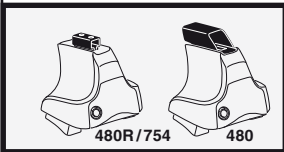

Kit 1322

FORD Fiesta, 3-dr Hatchback, 03-05, 06-08

Kit

	X
FORD Fiesta, 3-dr Hatchback, 03-05, 06-08	33,5

	Y
FORD Fiesta, 3-dr Hatchback, 03-05, 06-08	35,5

	X inch	X mm
FORD Fiesta, 3-dr Hatchback, 03-05, 06-08	38 ⁷ / ₈ "	986 mm

	Y inch	Y mm
FORD Fiesta, 3-dr Hatchback, 03-05, 06-08	39 ⁵ / ₈ "	1006 mm

4

FORD Fiesta, 3-dr Hatchback, 03-05, 06-08

5

	X mm	Y mm	X inch	Y inch
FORD Fiesta, 3-dr Hatchback, 03-05, 06-08	250 mm	750 mm	9 7/8"	29 1/2"