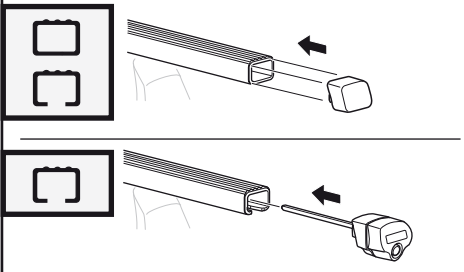

Kit 1322

FORD Fiesta, 3-dr Hatchback, 03-05, 06-08

Kit

	X
FORD Fiesta, 3-dr Hatchback, 03-05, 06-08	33,5

	Y
FORD Fiesta, 3-dr Hatchback, 03-05, 06-08	35,5

	X inch	X mm
FORD Fiesta, 3-dr Hatchback, 03-05, 06-08	38 ⁷ / ₈ "	986 mm

	Y inch	Y mm
FORD Fiesta, 3-dr Hatchback, 03-05, 06-08	39 ⁵ / ₈ "	1006 mm

4

FORD Fiesta, 3-dr Hatchback, 03-05, 06-08

5

	X mm	Y mm	X inch	Y inch
FORD Fiesta, 3-dr Hatchback, 03-05, 06-08	250 mm	750 mm	9 7/8"	29 1/2"