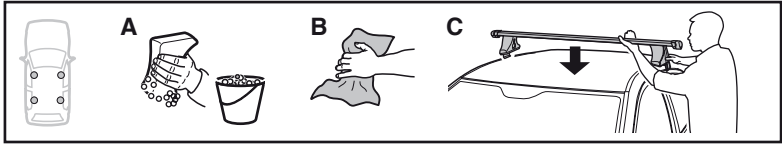

	Y inch	Y mm
FORD Fiesta, 3-dr Hatchback, 03-05, 06-08	39 ⁵ / ₈ "	1006 mm

4

FORD Fiesta, 3-dr Hatchback, 03-05, 06-08

5

	X mm	Y mm	X inch	Y inch
FORD Fiesta, 3-dr Hatchback, 03-05, 06-08	250 mm	750 mm	9 7/8"	29 1/2"