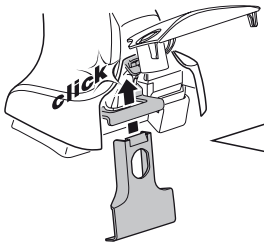

	Y inch	Y mm
FORD Fiesta, 3-dr Hatchback, 03-05, 06-08	39 ⁵ / ₈ "	1006 mm

4

FORD Fiesta, 3-dr Hatchback, 03-05, 06-08

5

	X mm	Y mm	X inch	Y inch
FORD Fiesta, 3-dr Hatchback, 03-05, 06-08	250 mm	750 mm	9 7/8"	29 1/2"