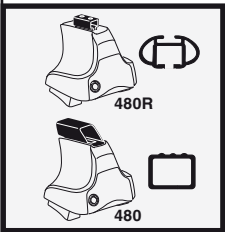

Kit 1322

FORD Fiesta, 3-dr Hatchback, 03-05, 06-08

Kit

	X
FORD Fiesta, 3-dr Hatchback, 03-05, 06-08	33,5

	Y
FORD Fiesta, 3-dr Hatchback, 03-05, 06-08	35,5

	X inch	X mm
FORD Fiesta, 3-dr Hatchback, 03-05, 06-08	38 ⁷ / ₈ "	986 mm

	Y inch	Y mm
FORD Fiesta, 3-dr Hatchback, 03-05, 06-08	39 ⁵ / ₈ "	1006 mm

4

FORD Fiesta, 3-dr Hatchback, 03-05, 06-08

5

	X mm	Y mm	X inch	Y inch
FORD Fiesta, 3-dr Hatchback, 03-05, 06-08	250 mm	750 mm	9 7/8"	29 1/2"