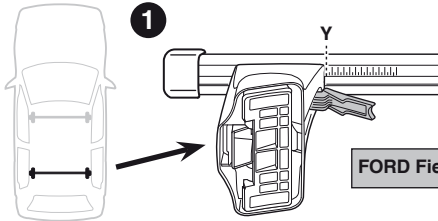

Kit 1322

FORD Fiesta, 3-dr Hatchback, 03-05, 06-08

Kit

	X
FORD Fiesta, 3-dr Hatchback, 03-05, 06-08	33,5

	Y
FORD Fiesta, 3-dr Hatchback, 03-05, 06-08	35,5

	X inch	X mm
FORD Fiesta, 3-dr Hatchback, 03-05, 06-08	38 ⁷ / ₈ "	986 mm

	Y inch	Y mm
FORD Fiesta, 3-dr Hatchback, 03-05, 06-08	39 ⁵ / ₈ "	1006 mm

4

FORD Fiesta, 3-dr Hatchback, 03-05, 06-08

5

	X mm	Y mm	X inch	Y inch
FORD Fiesta, 3-dr Hatchback, 03-05, 06-08	250 mm	750 mm	9 7/8"	29 1/2"