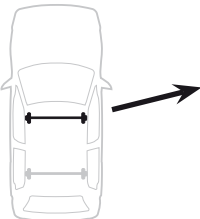

Kit 1322

FORD Fiesta, 3-dr Hatchback, 03-05, 06-08

Kit

	X
FORD Fiesta, 3-dr Hatchback, 03-05, 06-08	33,5

	Y
FORD Fiesta, 3-dr Hatchback, 03-05, 06-08	35,5

	X inch	X mm
FORD Fiesta, 3-dr Hatchback, 03-05, 06-08	38 ⁷ / ₈ "	986 mm

	Y inch	Y mm
FORD Fiesta, 3-dr Hatchback, 03-05, 06-08	39 ⁵ / ₈ "	1006 mm

4

FORD Fiesta, 3-dr Hatchback, 03-05, 06-08

5

	X mm	Y mm	X inch	Y inch
FORD Fiesta, 3-dr Hatchback, 03-05, 06-08	250 mm	750 mm	9 7/8"	29 1/2"