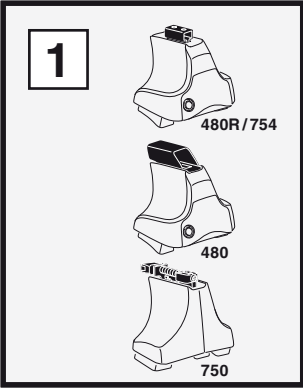

Kit 1322

FORD Fiesta, 3-dr Hatchback, 03-05, 06-08

Kit

	X
FORD Fiesta, 3-dr Hatchback, 03-05, 06-08	33,5

	Y
FORD Fiesta, 3-dr Hatchback, 03-05, 06-08	35,5

	X inch	X mm
FORD Fiesta, 3-dr Hatchback, 03-05, 06-08	38 ⁷ / ₈ "	986 mm

	Y inch	Y mm
FORD Fiesta, 3-dr Hatchback, 03-05, 06-08	39 ⁵ / ₈ "	1006 mm

4

FORD Fiesta, 3-dr Hatchback, 03-05, 06-08

5

	X mm	Y mm	X inch	Y inch
FORD Fiesta, 3-dr Hatchback, 03-05, 06-08	250 mm	750 mm	9 7/8"	29 1/2"