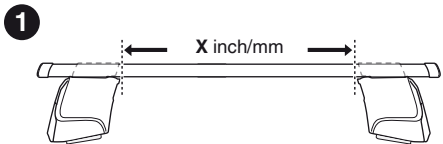

Kit 1322

FORD Fiesta, 3-dr Hatchback, 03-05, 06-08

Kit

	X
FORD Fiesta, 3-dr Hatchback, 03-05, 06-08	33,5

	Y
FORD Fiesta, 3-dr Hatchback, 03-05, 06-08	35,5

	X inch	X mm
FORD Fiesta, 3-dr Hatchback, 03-05, 06-08	38 ⁷ / ₈ "	986 mm

	Y inch	Y mm
FORD Fiesta, 3-dr Hatchback, 03-05, 06-08	39 ⁵ / ₈ "	1006 mm

4

FORD Fiesta, 3-dr Hatchback, 03-05, 06-08

5

	X mm	Y mm	X inch	Y inch
FORD Fiesta, 3-dr Hatchback, 03-05, 06-08	250 mm	750 mm	9 7/8"	29 1/2"