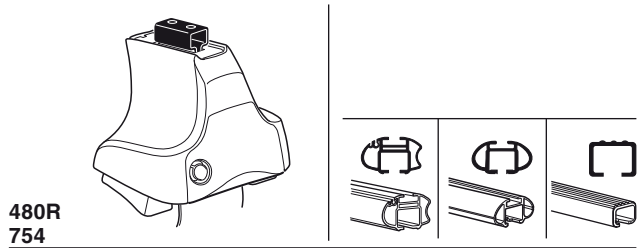

Kit 1322

FORD Fiesta, 3-dr Hatchback, 03-05, 06-08

Kit

	X
FORD Fiesta, 3-dr Hatchback, 03-05, 06-08	33,5

	Y
FORD Fiesta, 3-dr Hatchback, 03-05, 06-08	35,5

	X inch	X mm
FORD Fiesta, 3-dr Hatchback, 03-05, 06-08	38 ⁷ / ₈ "	986 mm

	Y inch	Y mm
FORD Fiesta, 3-dr Hatchback, 03-05, 06-08	39 ⁵ / ₈ "	1006 mm

4

FORD Fiesta, 3-dr Hatchback, 03-05, 06-08

5

	X mm	Y mm	X inch	Y inch
FORD Fiesta, 3-dr Hatchback, 03-05, 06-08	250 mm	750 mm	9 7/8"	29 1/2"