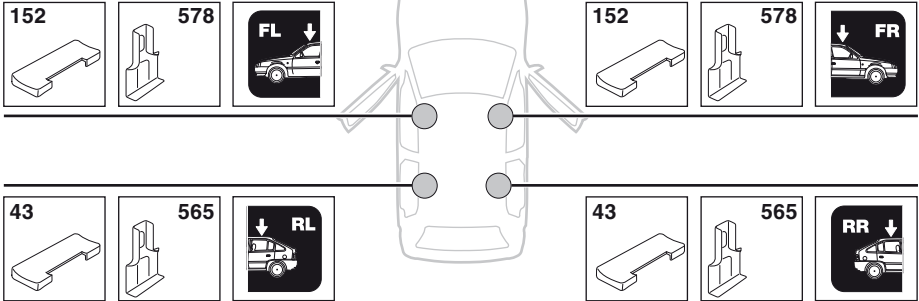

Kit 1322

FORD Fiesta, 3-dr Hatchback, 03-05, 06-08

Kit

	X
FORD Fiesta, 3-dr Hatchback, 03-05, 06-08	33,5

	Y
FORD Fiesta, 3-dr Hatchback, 03-05, 06-08	35,5

	X inch	X mm
FORD Fiesta, 3-dr Hatchback, 03-05, 06-08	38 ⁷ / ₈ "	986 mm

	Y inch	Y mm
FORD Fiesta, 3-dr Hatchback, 03-05, 06-08	39 ⁵ / ₈ "	1006 mm

4

FORD Fiesta, 3-dr Hatchback, 03-05, 06-08

5

	X mm	Y mm	X inch	Y inch
FORD Fiesta, 3-dr Hatchback, 03-05, 06-08	250 mm	750 mm	9 7/8"	29 1/2"