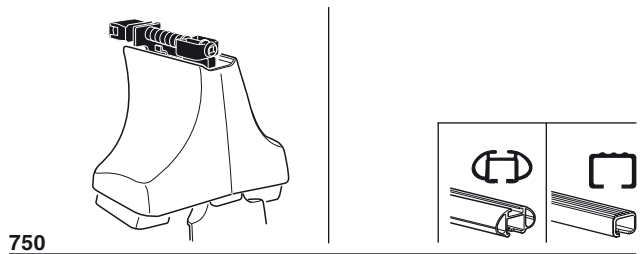

Kit 1322

FORD Fiesta, 3-dr Hatchback, 03-05, 06-08

Kit

	X
FORD Fiesta, 3-dr Hatchback, 03-05, 06-08	33,5

	Y
FORD Fiesta, 3-dr Hatchback, 03-05, 06-08	35,5

	X inch	X mm
FORD Fiesta, 3-dr Hatchback, 03-05, 06-08	38 ⁷ / ₈ "	986 mm

	Y inch	Y mm
FORD Fiesta, 3-dr Hatchback, 03-05, 06-08	39 ⁵ / ₈ "	1006 mm

4

FORD Fiesta, 3-dr Hatchback, 03-05, 06-08

5

	X mm	Y mm	X inch	Y inch
FORD Fiesta, 3-dr Hatchback, 03-05, 06-08	250 mm	750 mm	9 7/8"	29 1/2"