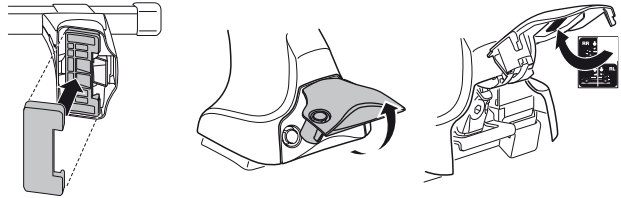

	Y inch	Y mm
FORD Fiesta, 3-dr Hatchback, 03-05, 06-08	39 ⁵ / ₈ "	1006 mm

4

FORD Fiesta, 3-dr Hatchback, 03-05, 06-08

5

	X mm	Y mm	X inch	Y inch
FORD Fiesta, 3-dr Hatchback, 03-05, 06-08	250 mm	750 mm	9 7/8"	29 1/2"