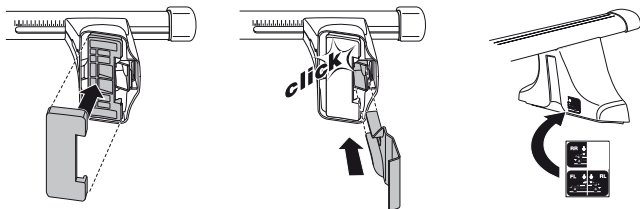

Kit 1322

FORD Fiesta, 3-dr Hatchback, 03-05, 06-08

Kit

	X
FORD Fiesta, 3-dr Hatchback, 03-05, 06-08	33,5

	Y
FORD Fiesta, 3-dr Hatchback, 03-05, 06-08	35,5

	X inch	X mm
FORD Fiesta, 3-dr Hatchback, 03-05, 06-08	38 ⁷ / ₈ "	986 mm

	Y inch	Y mm
FORD Fiesta, 3-dr Hatchback, 03-05, 06-08	39 ⁵ / ₈ "	1006 mm

4

FORD Fiesta, 3-dr Hatchback, 03-05, 06-08

5

	X mm	Y mm	X inch	Y inch
FORD Fiesta, 3-dr Hatchback, 03-05, 06-08	250 mm	750 mm	9 7/8"	29 1/2"