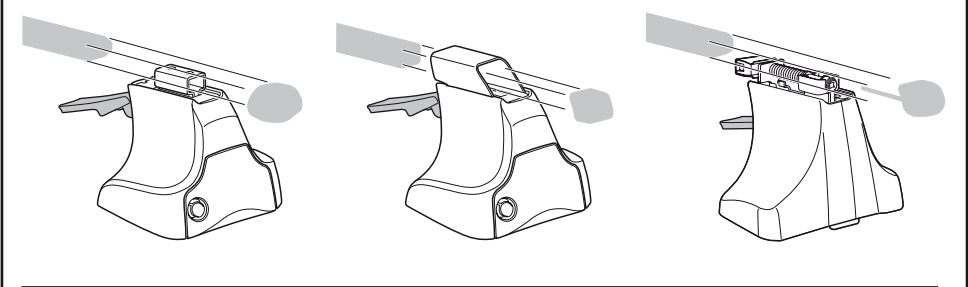

Kit 1322

FORD Fiesta, 3-dr Hatchback, 03-05, 06-08

Kit

	X
FORD Fiesta, 3-dr Hatchback, 03-05, 06-08	33,5

	Y
FORD Fiesta, 3-dr Hatchback, 03-05, 06-08	35,5

	X inch	X mm
FORD Fiesta, 3-dr Hatchback, 03-05, 06-08	38 ⁷ / ₈ "	986 mm

	Y inch	Y mm
FORD Fiesta, 3-dr Hatchback, 03-05, 06-08	39 ⁵ / ₈ "	1006 mm

4

FORD Fiesta, 3-dr Hatchback, 03-05, 06-08

5

	X mm	Y mm	X inch	Y inch
FORD Fiesta, 3-dr Hatchback, 03-05, 06-08	250 mm	750 mm	9 7/8"	29 1/2"