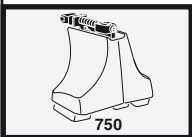

Kit 1322

FORD Fiesta, 3-dr Hatchback, 03-05, 06-08

Kit

	X
FORD Fiesta, 3-dr Hatchback, 03-05, 06-08	33,5

	Y
FORD Fiesta, 3-dr Hatchback, 03-05, 06-08	35,5

	X inch	X mm
FORD Fiesta, 3-dr Hatchback, 03-05, 06-08	38 ⁷ / ₈ "	986 mm

	Y inch	Y mm
FORD Fiesta, 3-dr Hatchback, 03-05, 06-08	39 ⁵ / ₈ "	1006 mm

4

FORD Fiesta, 3-dr Hatchback, 03-05, 06-08

5

	X mm	Y mm	X inch	Y inch
FORD Fiesta, 3-dr Hatchback, 03-05, 06-08	250 mm	750 mm	9 7/8"	29 1/2"