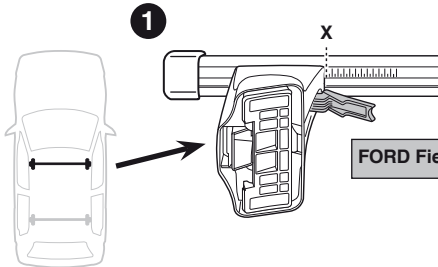

Kit 1322

FORD Fiesta, 3-dr Hatchback, 03-05, 06-08

Kit

	X
FORD Fiesta, 3-dr Hatchback, 03-05, 06-08	33,5

	Y
FORD Fiesta, 3-dr Hatchback, 03-05, 06-08	35,5

	X inch	X mm
FORD Fiesta, 3-dr Hatchback, 03-05, 06-08	38 ⁷ / ₈ "	986 mm

	Y inch	Y mm
FORD Fiesta, 3-dr Hatchback, 03-05, 06-08	39 ⁵ / ₈ "	1006 mm

4

FORD Fiesta, 3-dr Hatchback, 03-05, 06-08

5

	X mm	Y mm	X inch	Y inch
FORD Fiesta, 3-dr Hatchback, 03-05, 06-08	250 mm	750 mm	9 7/8"	29 1/2"