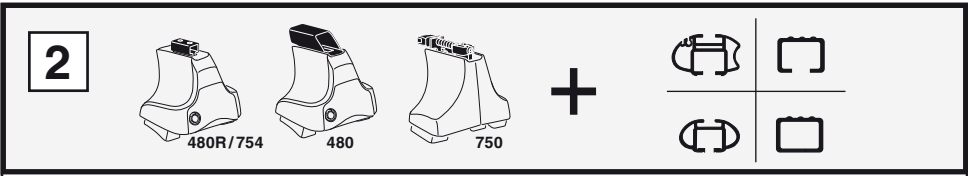

Kit 1322

FORD Fiesta, 3-dr Hatchback, 03-05, 06-08

Kit

	X
FORD Fiesta, 3-dr Hatchback, 03-05, 06-08	33,5

	Y
FORD Fiesta, 3-dr Hatchback, 03-05, 06-08	35,5

	X inch	X mm
FORD Fiesta, 3-dr Hatchback, 03-05, 06-08	38 ⁷ / ₈ "	986 mm

	Y inch	Y mm
FORD Fiesta, 3-dr Hatchback, 03-05, 06-08	39 ⁵ / ₈ "	1006 mm

4

FORD Fiesta, 3-dr Hatchback, 03-05, 06-08

5

	X mm	Y mm	X inch	Y inch
FORD Fiesta, 3-dr Hatchback, 03-05, 06-08	250 mm	750 mm	9 7/8"	29 1/2"