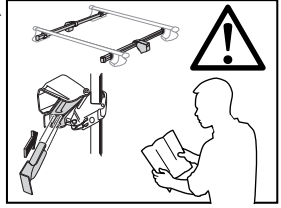

2

SRA

RENAULT Megane, 3-dr Coupé, 97-02

RENAULT Megane Classic, 4-dr Sedan, 97-02

RENAULT Megane, 5-dr Hatchback, 96-02