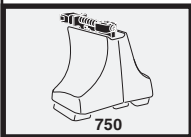

1

Y inch/mm

2

	Y inch	Y mm
HYUNDAI Avante, 4-dr Sedan, 00-02, 03-06	39 ¹ / ₄ "	996 mm
HYUNDAI Avante, 5-dr Hatchback, 00-02, 03-06	39 ³ / ₈ "	1001 mm
HYUNDAI Elantra, 4-dr Sedan, 00-02, 03-06	39 ¹ / ₄ "	996 mm
HYUNDAI Elantra, 5-dr Hatchback, 00-02, 03-06	39 ³ / ₈ "	1001 mm
HYUNDAI Lantra, 4-dr Sedan, 00-02, 03-06	39 ¹ / ₄ "	996 mm
HYUNDAI Lantra, 5-dr Hatchback, 00-02, 03-06	39 ³ / ₈ "	1001 mm

HYUNDAI Lantra, 5-dr Hatchback, 00-02, 03-06

5

	X mm	Y mm	X inch	Y inch
HYUNDAI Avante, 4-dr Sedan, 00-02, 03-06	200 mm	650 mm	7 ⁷ / ₈ "	25 ⁵ / ₈ "
HYUNDAI Avante, 5-dr Hatchback, 00-02, 03-06	200 mm	700 mm	7 ⁷ / ₈ "	27 ¹ / ₂ "
HYUNDAI Elantra, 4-dr Sedan, 00-02, 03-06	200 mm	650 mm	7 ⁷ / ₈ "	25 ⁵ / ₈ "
HYUNDAI Elantra, 5-dr Hatchback, 00-02, 03-06	200 mm	700 mm	7 ⁷ / ₈ "	27 ¹ / ₂ "
HYUNDAI Lantra, 4-dr Sedan, 00-02, 03-06	200 mm	650 mm	7 ⁷ / ₈ "	25 ⁵ / ₈ "
HYUNDAI Lantra, 5-dr Hatchback, 00-02, 03-06	200 mm	700 mm	7 ⁷ / ₈ "	27 ¹ / ₂ "