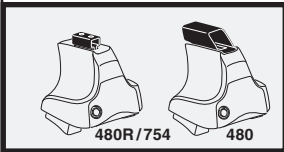

HYUNDAI Lantra, 5-dr Hatchback, 00-02, 03-06

5

	X mm	Y mm	X inch	Y inch
HYUNDAI Avante, 4-dr Sedan, 00-02, 03-06	200 mm	650 mm	7 ⁷ / ₈ "	25 ⁵ / ₈ "
HYUNDAI Avante, 5-dr Hatchback, 00-02, 03-06	200 mm	700 mm	7 ⁷ / ₈ "	27 ¹ / ₂ "
HYUNDAI Elantra, 4-dr Sedan, 00-02, 03-06	200 mm	650 mm	7 ⁷ / ₈ "	25 ⁵ / ₈ "
HYUNDAI Elantra, 5-dr Hatchback, 00-02, 03-06	200 mm	700 mm	7 ⁷ / ₈ "	27 ¹ / ₂ "
HYUNDAI Lantra, 4-dr Sedan, 00-02, 03-06	200 mm	650 mm	7 ⁷ / ₈ "	25 ⁵ / ₈ "
HYUNDAI Lantra, 5-dr Hatchback, 00-02, 03-06	200 mm	700 mm	7 ⁷ / ₈ "	27 ¹ / ₂ "