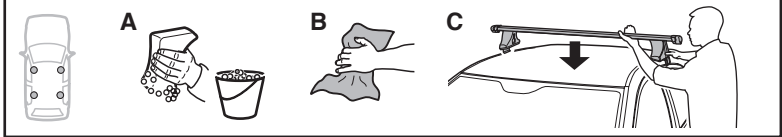

HYUNDAI Lantra, 5-dr Hatchback, 00-02, 03-06

5

	X mm	Y mm	X inch	Y inch
HYUNDAI Avante, 4-dr Sedan, 00-02, 03-06	200 mm	650 mm	7 ⁷ / ₈ "	25 ⁵ / ₈ "
HYUNDAI Avante, 5-dr Hatchback, 00-02, 03-06	200 mm	700 mm	7 ⁷ / ₈ "	27 ¹ / ₂ "
HYUNDAI Elantra, 4-dr Sedan, 00-02, 03-06	200 mm	650 mm	7 ⁷ / ₈ "	25 ⁵ / ₈ "
HYUNDAI Elantra, 5-dr Hatchback, 00-02, 03-06	200 mm	700 mm	7 ⁷ / ₈ "	27 ¹ / ₂ "
HYUNDAI Lantra, 4-dr Sedan, 00-02, 03-06	200 mm	650 mm	7 ⁷ / ₈ "	25 ⁵ / ₈ "
HYUNDAI Lantra, 5-dr Hatchback, 00-02, 03-06	200 mm	700 mm	7 ⁷ / ₈ "	27 ¹ / ₂ "