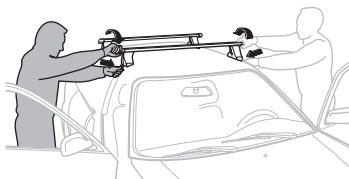

HYUNDAI Lantra, 5-dr Hatchback, 00-02, 03-06

5

	X mm	Y mm	X inch	Y inch
HYUNDAI Avante, 4-dr Sedan, 00-02, 03-06	200 mm	650 mm	7 ⁷ / ₈ "	25 ⁵ / ₈ "
HYUNDAI Avante, 5-dr Hatchback, 00-02, 03-06	200 mm	700 mm	7 ⁷ / ₈ "	27 ¹ / ₂ "
HYUNDAI Elantra, 4-dr Sedan, 00-02, 03-06	200 mm	650 mm	7 ⁷ / ₈ "	25 ⁵ / ₈ "
HYUNDAI Elantra, 5-dr Hatchback, 00-02, 03-06	200 mm	700 mm	7 ⁷ / ₈ "	27 ¹ / ₂ "
HYUNDAI Lantra, 4-dr Sedan, 00-02, 03-06	200 mm	650 mm	7 ⁷ / ₈ "	25 ⁵ / ₈ "
HYUNDAI Lantra, 5-dr Hatchback, 00-02, 03-06	200 mm	700 mm	7 ⁷ / ₈ "	27 ¹ / ₂ "