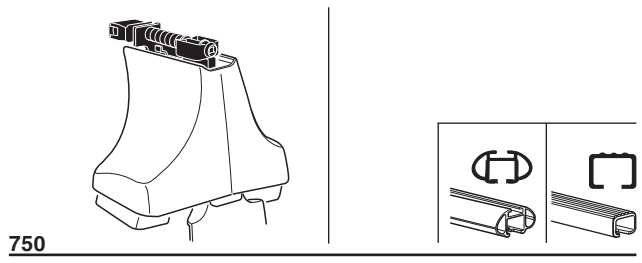

Kit 1218

VOLKSWAGEN Passat, 4-dr Sedan, 01-04