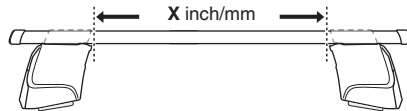

VOLKSWAGEN Passat, 4-dr Sedan, 01-04

X inch

X mm

39"

991 mm

1

2