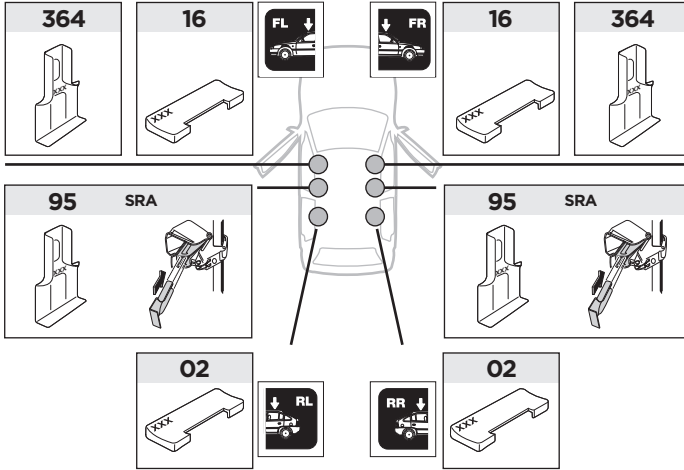

NISSAN Almera, 3-dr Hatchback, 00-06

NISSAN Pulsar, 3-dr Hatchback, 00-06