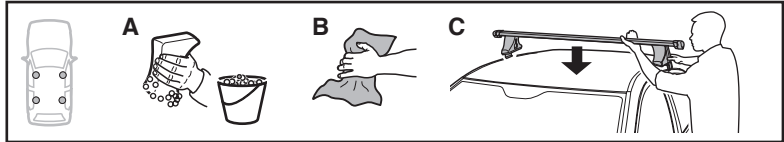

HYUNDAI Verna,
5-dr Hatchback, 00-01, 02-05

5

	X mm	Y mm	X inch	Y inch
HYUNDAI Accent, 3-dr Hatchback, 00-02, 03-05	230 mm	700 mm	9"	27 1/2"
HYUNDAI Accent, 4-dr Sedan, 00-01, 02-05	230 mm	670 mm	9"	26 3/8"
HYUNDAI Accent, 5-dr Hatchback, 00-02, 03-05	230 mm	670 mm	9"	26 3/8"
HYUNDAI Verna, 3-dr Hatchback, 00-01, 02-05	230 mm	700 mm	9"	27 1/2"
HYUNDAI Verna, 4-dr Sedan, 00-01, 02-05	230 mm	670 mm	9"	26 3/8"
HYUNDAI Verna, 5-dr Hatchback, 00-01, 02-05	230 mm	670 mm	9"	26 3/8"