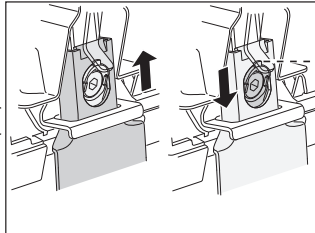

HYUNDAI Verna,
5-dr Hatchback, 00-01, 02-05

5

	X mm	Y mm	X inch	Y inch
HYUNDAI Accent, 3-dr Hatchback, 00-02, 03-05	230 mm	700 mm	9"	27 1/2"
HYUNDAI Accent, 4-dr Sedan, 00-01, 02-05	230 mm	670 mm	9"	26 3/8"
HYUNDAI Accent, 5-dr Hatchback, 00-02, 03-05	230 mm	670 mm	9"	26 3/8"
HYUNDAI Verna, 3-dr Hatchback, 00-01, 02-05	230 mm	700 mm	9"	27 1/2"
HYUNDAI Verna, 4-dr Sedan, 00-01, 02-05	230 mm	670 mm	9"	26 3/8"
HYUNDAI Verna, 5-dr Hatchback, 00-01, 02-05	230 mm	670 mm	9"	26 3/8"