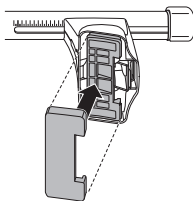

HYUNDAI Verna,
5-dr Hatchback, 00-01, 02-05

5

	X mm	Y mm	X inch	Y inch
HYUNDAI Accent, 3-dr Hatchback, 00-02, 03-05	230 mm	700 mm	9"	27 1/2"
HYUNDAI Accent, 4-dr Sedan, 00-01, 02-05	230 mm	670 mm	9"	26 3/8"
HYUNDAI Accent, 5-dr Hatchback, 00-02, 03-05	230 mm	670 mm	9"	26 3/8"
HYUNDAI Verna, 3-dr Hatchback, 00-01, 02-05	230 mm	700 mm	9"	27 1/2"
HYUNDAI Verna, 4-dr Sedan, 00-01, 02-05	230 mm	670 mm	9"	26 3/8"
HYUNDAI Verna, 5-dr Hatchback, 00-01, 02-05	230 mm	670 mm	9"	26 3/8"