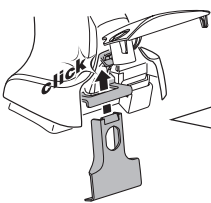

HYUNDAI Accent,
4-dr Sedan, 00-01, 02-05

HYUNDAI Accent,
5-dr Hatchback, 00-02, 03-05

HYUNDAI Verna,
4-dr Sedan, 00-01, 02-05

HYUNDAI Verna,
5-dr Hatchback, 00-01, 02-05