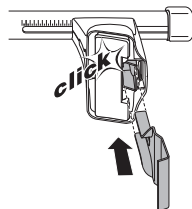

HYUNDAI Verna,
5-dr Hatchback, 00-01, 02-05

5

	X mm	Y mm	X inch	Y inch
HYUNDAI Accent, 3-dr Hatchback, 00-02, 03-05	230 mm	700 mm	9"	27 1/2"
HYUNDAI Accent, 4-dr Sedan, 00-01, 02-05	230 mm	670 mm	9"	26 3/8"
HYUNDAI Accent, 5-dr Hatchback, 00-02, 03-05	230 mm	670 mm	9"	26 3/8"
HYUNDAI Verna, 3-dr Hatchback, 00-01, 02-05	230 mm	700 mm	9"	27 1/2"
HYUNDAI Verna, 4-dr Sedan, 00-01, 02-05	230 mm	670 mm	9"	26 3/8"
HYUNDAI Verna, 5-dr Hatchback, 00-01, 02-05	230 mm	670 mm	9"	26 3/8"