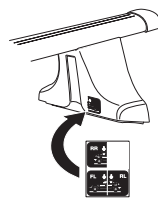

HYUNDAI Verna,
5-dr Hatchback, 00-01, 02-05

5

	X mm	Y mm	X inch	Y inch
HYUNDAI Accent, 3-dr Hatchback, 00-02, 03-05	230 mm	700 mm	9"	27 1/2"
HYUNDAI Accent, 4-dr Sedan, 00-01, 02-05	230 mm	670 mm	9"	26 3/8"
HYUNDAI Accent, 5-dr Hatchback, 00-02, 03-05	230 mm	670 mm	9"	26 3/8"
HYUNDAI Verna, 3-dr Hatchback, 00-01, 02-05	230 mm	700 mm	9"	27 1/2"
HYUNDAI Verna, 4-dr Sedan, 00-01, 02-05	230 mm	670 mm	9"	26 3/8"
HYUNDAI Verna, 5-dr Hatchback, 00-01, 02-05	230 mm	670 mm	9"	26 3/8"