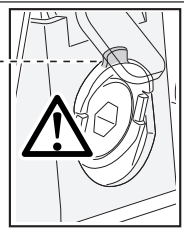

HYUNDAI Verna,
5-dr Hatchback, 00-01, 02-05

5

	X mm	Y mm	X inch	Y inch
HYUNDAI Accent, 3-dr Hatchback, 00-02, 03-05	230 mm	700 mm	9"	27 1/2"
HYUNDAI Accent, 4-dr Sedan, 00-01, 02-05	230 mm	670 mm	9"	26 3/8"
HYUNDAI Accent, 5-dr Hatchback, 00-02, 03-05	230 mm	670 mm	9"	26 3/8"
HYUNDAI Verna, 3-dr Hatchback, 00-01, 02-05	230 mm	700 mm	9"	27 1/2"
HYUNDAI Verna, 4-dr Sedan, 00-01, 02-05	230 mm	670 mm	9"	26 3/8"
HYUNDAI Verna, 5-dr Hatchback, 00-01, 02-05	230 mm	670 mm	9"	26 3/8"