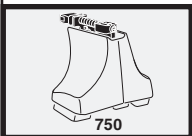

HYUNDAI Verna,
5-dr Hatchback, 00-01, 02-05

5

	X mm	Y mm	X inch	Y inch
HYUNDAI Accent, 3-dr Hatchback, 00-02, 03-05	230 mm	700 mm	9"	27 1/2"
HYUNDAI Accent, 4-dr Sedan, 00-01, 02-05	230 mm	670 mm	9"	26 3/8"
HYUNDAI Accent, 5-dr Hatchback, 00-02, 03-05	230 mm	670 mm	9"	26 3/8"
HYUNDAI Verna, 3-dr Hatchback, 00-01, 02-05	230 mm	700 mm	9"	27 1/2"
HYUNDAI Verna, 4-dr Sedan, 00-01, 02-05	230 mm	670 mm	9"	26 3/8"
HYUNDAI Verna, 5-dr Hatchback, 00-01, 02-05	230 mm	670 mm	9"	26 3/8"