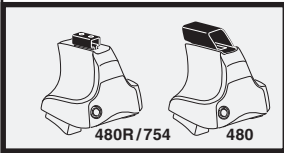

HYUNDAI Verna,
5-dr Hatchback, 00-01, 02-05

5

	X mm	Y mm	X inch	Y inch
HYUNDAI Accent, 3-dr Hatchback, 00-02, 03-05	230 mm	700 mm	9"	27 1/2"
HYUNDAI Accent, 4-dr Sedan, 00-01, 02-05	230 mm	670 mm	9"	26 3/8"
HYUNDAI Accent, 5-dr Hatchback, 00-02, 03-05	230 mm	670 mm	9"	26 3/8"
HYUNDAI Verna, 3-dr Hatchback, 00-01, 02-05	230 mm	700 mm	9"	27 1/2"
HYUNDAI Verna, 4-dr Sedan, 00-01, 02-05	230 mm	670 mm	9"	26 3/8"
HYUNDAI Verna, 5-dr Hatchback, 00-01, 02-05	230 mm	670 mm	9"	26 3/8"