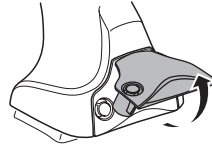

1

2

	Y inch	Y mm
HYUNDAI Accent, 3-dr Hatchback, 00-02, 03-05	37 1/4"	946 mm
HYUNDAI Accent, 4-dr Sedan, 00-01, 02-05	37 1/2"	951 mm
HYUNDAI Accent, 5-dr Hatchback, 00-02, 03-05	37 1/2"	951 mm
HYUNDAI Verna, 3-dr Hatchback, 00-01, 02-05	37 1/4"	946 mm
HYUNDAI Verna, 4-dr Sedan, 00-01, 02-05	37 1/2"	951 mm
HYUNDAI Verna, 5-dr Hatchback, 00-01, 02-05	37 1/2"	951 mm

HYUNDAI Verna,
5-dr Hatchback, 00-01, 02-05

5

	X mm	Y mm	X inch	Y inch
HYUNDAI Accent, 3-dr Hatchback, 00-02, 03-05	230 mm	700 mm	9"	27 1/2"
HYUNDAI Accent, 4-dr Sedan, 00-01, 02-05	230 mm	670 mm	9"	26 3/8"
HYUNDAI Accent, 5-dr Hatchback, 00-02, 03-05	230 mm	670 mm	9"	26 3/8"
HYUNDAI Verna, 3-dr Hatchback, 00-01, 02-05	230 mm	700 mm	9"	27 1/2"
HYUNDAI Verna, 4-dr Sedan, 00-01, 02-05	230 mm	670 mm	9"	26 3/8"
HYUNDAI Verna, 5-dr Hatchback, 00-01, 02-05	230 mm	670 mm	9"	26 3/8"