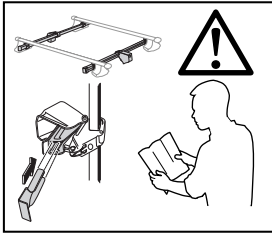

4

HYUNDAI Accent, 3-dr Hatchback, 00-02, 03-05

HYUNDAI Verna, 3-dr Hatchback, 00-01, 02-05

SRA

HYUNDAI Accent,
4-dr Sedan, 00-01, 02-05

HYUNDAI Accent,
5-dr Hatchback, 00-02, 03-05

HYUNDAI Verna,
4-dr Sedan, 00-01, 02-05

HYUNDAI Verna,
5-dr Hatchback, 00-01, 02-05