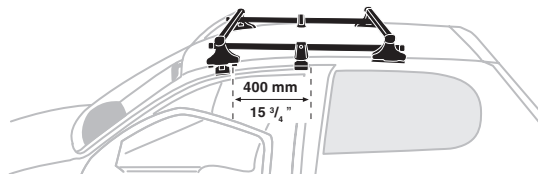

GB/US Tighten alternately

D Die Schrauben abwechselnd anziehen

F Serrer alternativement chaque côté

NL Afwisselend aan de linker- en de rechterkant aandraaien

I Alternare il serraggio delle viti

E Serrare alternativamente

PT Aperte alternadamente

S Dra åt växelvis

FIN Kierrä vuorotellen

EST Pinguldage vaheldumisi

LAT Pievelciēt pamīšus

LIT Užsukinėkite pakaitomis

PL Śruby dokręcaj naprzemiennie

RU Затягивайте попеременно

CZ Pokręťta bagažníka dokręcaj dokręcaj naprzemiennie.

SK Doťahujte striedavo

SLO Privijajte izmenično.

HR Naizmjenično zategnite

HU Egymástól függetlenül szorítandó

GR Σφίγγετε εναλλάξ

TR Dönüşümlü sıkın

中文 交替拧紧

한국어 번갈아 가며 조이십시오.

日本語 交互に締め付けてください。

ไทย ชั้สลับแบบสลับ