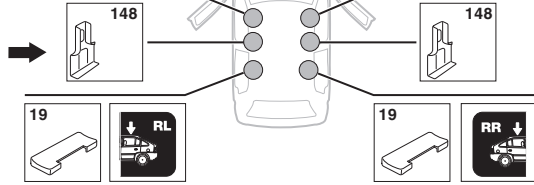

4

HYUNDAI Accent, 3-dr Hatchback, 00-02, 03-05

HYUNDAI Verna, 3-dr Hatchback, 00-01, 02-05

SRA

HYUNDAI Accent,
4-dr Sedan, 00-01, 02-05

HYUNDAI Accent,
5-dr Hatchback, 00-02, 03-05

HYUNDAI Verna,
4-dr Sedan, 00-01, 02-05

HYUNDAI Verna,
5-dr Hatchback, 00-01, 02-05