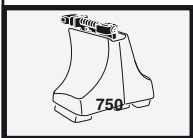

4

MAZDA 323, 4-dr Sedan, 98-00, 01-03

MAZDA 323 Familia, 4-dr Sedan, 98-00, 01-03

MAZDA 323 Protégé, 4-dr Sedan, 98-00, 01-03

FORD Laser, 4-dr Sedan, 98-00, 01-03

MAZDA 323F, 5-dr Hatchback, 98-00, 01-03

5

	X mm	Y mm	X inch	Y inch
* MAZDA 323, 4-dr Sedan, 98-00, 01-03	220 mm	650 mm	8 5/8"	25 5/8"
MAZDA 323F, 5-dr Hatchback, 98-00, 01-03	220 mm	700 mm	8 5/8"	27 1/2"
* MAZDA 323 Familia, 4-dr Sedan, 98-00, 01-03	220 mm	650 mm	8 5/8"	25 5/8"
* MAZDA 323 Protegé, 4-dr Sedan, 98-00, 01-03	220 mm	650 mm	8 5/8"	25 5/8"
* FORD Laser, 4-dr Sedan, 98-00, 01-03	220 mm	650 mm	8 5/8"	25 5/8"