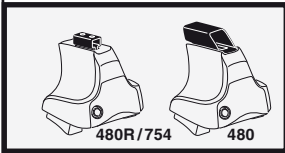

4

MAZDA 323, 4-dr Sedan, 98-00, 01-03

MAZDA 323 Familia, 4-dr Sedan, 98-00, 01-03

MAZDA 323 Protégé, 4-dr Sedan, 98-00, 01-03

FORD Laser, 4-dr Sedan, 98-00, 01-03

MAZDA 323F, 5-dr Hatchback, 98-00, 01-03

5

	X mm	Y mm	X inch	Y inch
* MAZDA 323, 4-dr Sedan, 98-00, 01-03	220 mm	650 mm	8 5/8"	25 5/8"
MAZDA 323F, 5-dr Hatchback, 98-00, 01-03	220 mm	700 mm	8 5/8"	27 1/2"
* MAZDA 323 Familia, 4-dr Sedan, 98-00, 01-03	220 mm	650 mm	8 5/8"	25 5/8"
* MAZDA 323 Protegé, 4-dr Sedan, 98-00, 01-03	220 mm	650 mm	8 5/8"	25 5/8"
* FORD Laser, 4-dr Sedan, 98-00, 01-03	220 mm	650 mm	8 5/8"	25 5/8"