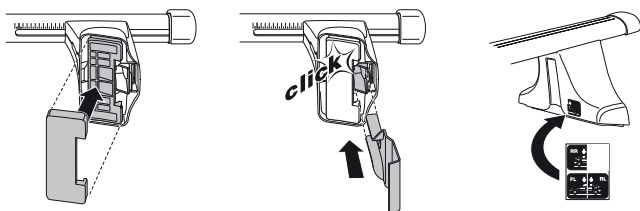

4

MAZDA 323, 4-dr Sedan, 98-00, 01-03

MAZDA 323 Familia, 4-dr Sedan, 98-00, 01-03

MAZDA 323 Protégé, 4-dr Sedan, 98-00, 01-03

FORD Laser, 4-dr Sedan, 98-00, 01-03

MAZDA 323F, 5-dr Hatchback, 98-00, 01-03

5

	X mm	Y mm	X inch	Y inch
* MAZDA 323, 4-dr Sedan, 98-00, 01-03	220 mm	650 mm	8 5/8"	25 5/8"
MAZDA 323F, 5-dr Hatchback, 98-00, 01-03	220 mm	700 mm	8 5/8"	27 1/2"
* MAZDA 323 Familia, 4-dr Sedan, 98-00, 01-03	220 mm	650 mm	8 5/8"	25 5/8"
* MAZDA 323 Protegé, 4-dr Sedan, 98-00, 01-03	220 mm	650 mm	8 5/8"	25 5/8"
* FORD Laser, 4-dr Sedan, 98-00, 01-03	220 mm	650 mm	8 5/8"	25 5/8"