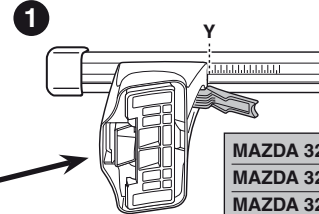

2

	X
MAZDA 323, 4-dr Sedan, 98-00, 01-03	31,5
MAZDA 323F, 5-dr Hatchback, 98-00, 01-03	31,5
MAZDA 323 Familia, 4-dr Sedan, 98-00, 01-03	31,5
MAZDA 323 Protégé, 4-dr Sedan, 98-00, 01-03	31,5
FORD Laser, 4-dr Sedan, 98-00, 01-03	31,5

1