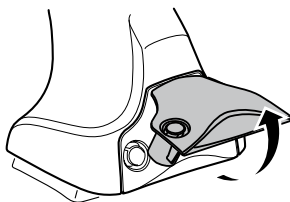

VOLVO 850, 5-dr Estate, 93-96

VOLVO 850, 5-dr Wagon, *94-97

VOLVO V70, 5-dr Estate, 97-99

VOLVO V70, 5-dr Wagon, *98-00