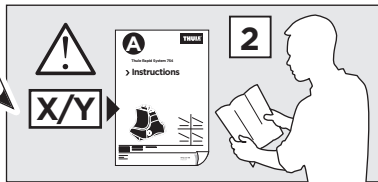

204 x1

206 x1

727 x2

1158 x2

x1

x1

1

	X (scale)	X (mm)	X (inch)
TOYOTA RAV4 , 5-dr SUV, 13- (Without railing)	44,5	1096	43 1/8

	Y (scale)	Y (mm)	Y (inch)
TOYOTA RAV4 , 5-dr SUV, 13- (Without railing)	37	1021	40 1/4

2

TOYOTA RAV4, 5-dr SUV, 13- (Without railing)

3

	W (mm)	Z (mm)	W (inch)	Z (inch)
TOYOTA RAV4, 5-dr SUV, 13- (Without railing)	250	750	9 7/8	29 1/2