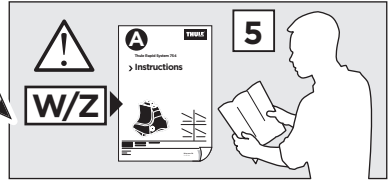

204 x1

206 x1

727 x2

1158 x2

x1

x1

1

	X (scale)	X (mm)	X (inch)
TOYOTA RAV4 , 5-dr SUV, 13- (Without railing)	44,5	1096	43 1/8

	Y (scale)	Y (mm)	Y (inch)
TOYOTA RAV4 , 5-dr SUV, 13- (Without railing)	37	1021	40 1/4

2

TOYOTA RAV4, 5-dr SUV, 13- (Without railing)

3

	W (mm)	Z (mm)	W (inch)	Z (inch)
TOYOTA RAV4, 5-dr SUV, 13- (Without railing)	250	750	9 7/8	29 1/2