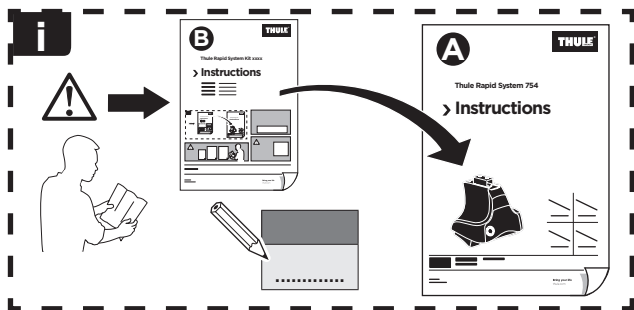

Thule Rapid System Kit 1730

> Instructions

TOYOTA RAV4, 5-dr SUV, 13- (Without railing)

ISO 11154-E

141730

C.20121022
519-1730-01

Bring your life
thule.com

03 x2

204 x1

206 x1

727 x2

1158 x2

x1

x1

1

	X (scale)	X (mm)	X (inch)
TOYOTA RAV4 , 5-dr SUV, 13- (Without railing)	44,5	1096	43 1/8

	Y (scale)	Y (mm)	Y (inch)
TOYOTA RAV4 , 5-dr SUV, 13- (Without railing)	37	1021	40 1/4

2

TOYOTA RAV4, 5-dr SUV, 13- (Without railing)

3

	W (mm)	Z (mm)	W (inch)	Z (inch)
TOYOTA RAV4, 5-dr SUV, 13- (Without railing)	250	750	9 7/8	29 1/2