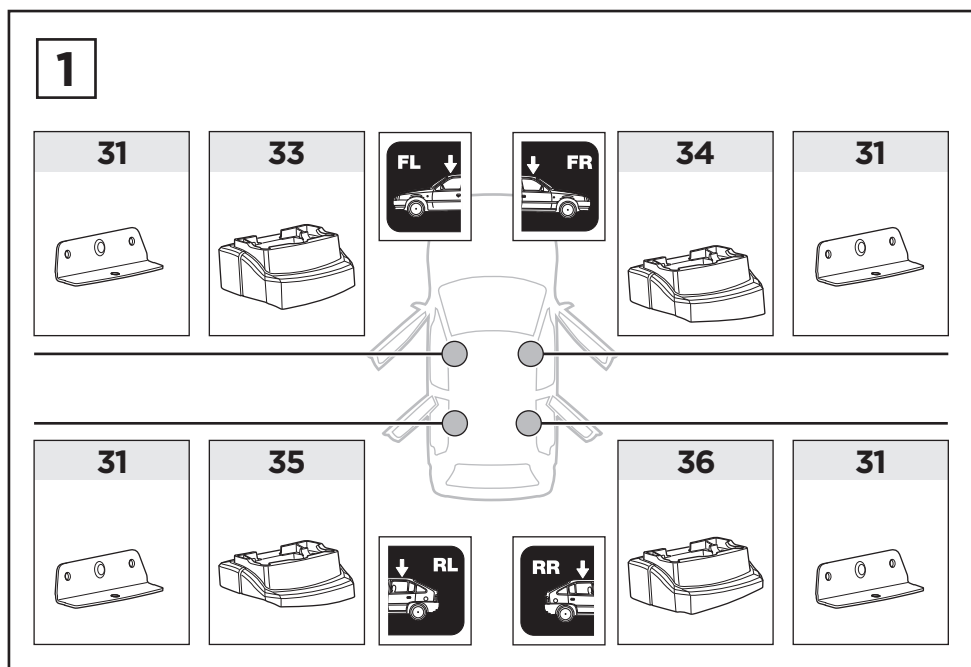

Thule XT Kit 3130

> Instructions

TESLA Model S, 5-dr Hatchback, 13- (With glass roof)

This kit is only for vehicles with fixpoint mounting.

ISO 11154-E

183130

C.20140325
509-3130-01

Bring your life
thule.com