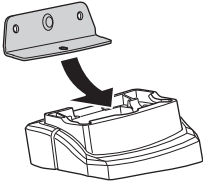

2

A

B

1. **EN** Only a few turns
   DE Nur wenige Umdrehungen
   FR Quelques tours uniquement
   NL Slechts enkele slagen
   IT Solo qualche giro
   ES Sólo algunas vueltas
   PT Noções básicas
   SV Endast några varv
   DK Kun nogle få omgange
   NE Bare noen få omdreinger
   FI Vain muutama kierros
   ET Ainult mõni pööre
   LV Tikai dažī apgriezieni
   LT Tik keli pasukimai
   PL Wystarczy kilka obrotów
   RU Только несколько оборотов

1. **UK** Лише декілька обертів
   BG Само няколко завъртания
   CS Pouze několik otáček
   SK Len niekoľko otáčok
   SL Le nekaj obratov
   HR/BiH Samo nekoliko okreta
   RO Doar câteva rotiri
   HU Csak néhány fordítás
   EL Μόνο λίγες περιστροφές
   TR Yalnızca birkaç tur

بعض دورات فقط

AR

רק מספר סיבובים

HE

1. **ZH** 仅几圈
   JA 2～3回転のみ
   KO 몇 번만 돌리면 됨
   TH เพียงสองสามรอบ

3

x1