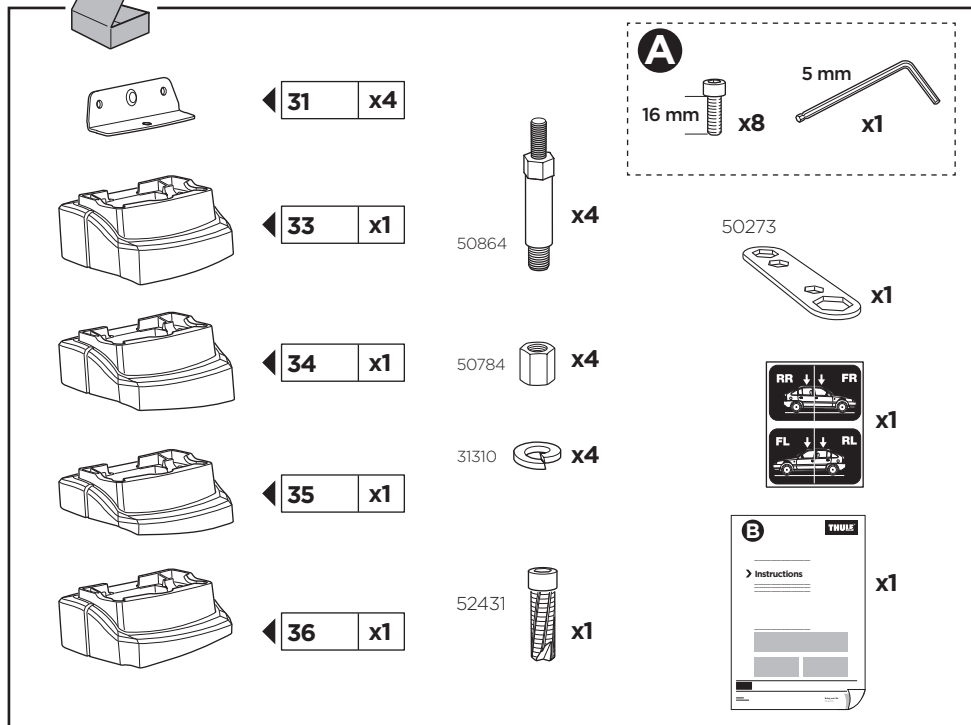

Thule XT Kit 3130

> Instructions

TESLA Model S, 5-dr Hatchback, 13- (With glass roof)

This kit is only for vehicles with fixpoint mounting.

ISO 11154-E

183130

C.20140325
509-3130-01

Bring your life
thule.com