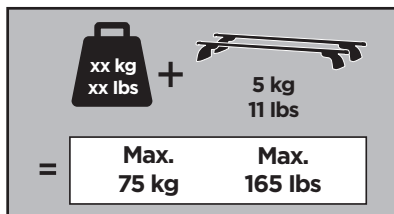

Thule XT Kit 3130

> Instructions

TESLA Model S, 5-dr Hatchback, 13- (With glass roof)

This kit is only for vehicles with fixpoint mounting.

ISO 11154-E

183130

C.20140325
509-3130-01

Bring your life
thule.com