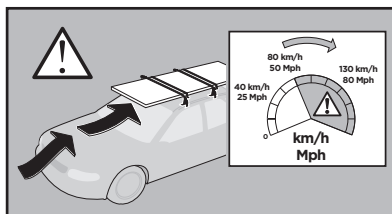

Thule XT Kit 3130

> Instructions

TESLA Model S, 5-dr Hatchback, 13- (With glass roof)

This kit is only for vehicles with fixpoint mounting.

ISO 11154-E

183130

C.20140325
509-3130-01

Bring your life
thule.com