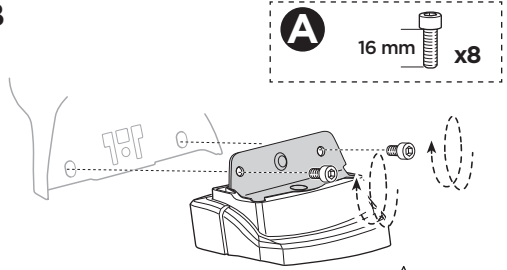

2

A

B

1. **EN** Only a few turns
   DE Nur wenige Umdrehungen
   FR Quelques tours uniquement
   NL Slechts enkele slagen
   IT Solo qualche giro
   ES Sólo algunas vueltas
   PT Noções básicas
   SV Endast några varv
   DK Kun nogle få omgange
   NE Bare noen få omdreinger
   FI Vain muutama kierros
   ET Ainult mõni pööre
   LV Tikai dažī apgriezieni
   LT Tik keli pasukimai
   PL Wystarczy kilka obrotów
   RU Только несколько оборотов

1. **UK** Лише декілька обертів
   BG Само няколко завъртания
   CS Pouze několik otáček
   SK Len niekoľko otáčok
   SL Le nekaj obratov
   HR/BiH Samo nekoliko okreta
   RO Doar câteva rotiri
   HU Csak néhány fordítás
   EL Μόνο λίγες περιστροφές
   TR Yalnızca birkaç tur

بعض دورات فقط

AR

רק מספר סיבובים

HE

1. **ZH** 仅几圈
   JA 2～3回転のみ
   KO 몇 번만 돌리면 됨
   TH เพียงสองสามรอบ

3

x1