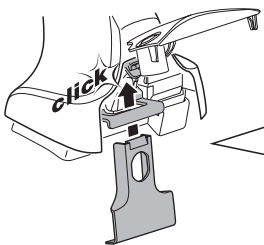

4

SUZUKI Aerio, 4-dr Sedan, 02-03, 04-07

SUZUKI Aerio, 5-dr Estate, 01-03, 04-07

SUZUKI Liana, 4-dr Sedan, 02-03, 04-07

SUZUKI Liana, 5-dr Estate, 01-03, 04-07