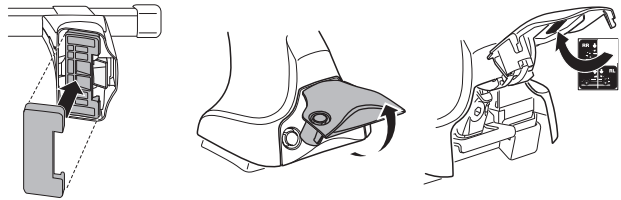

1

2

	Y inch	Y mm
SUZUKI Aerio, 4-dr Sedan, 02-03, 04-07	37 1/2"	951 mm
SUZUKI Aerio, 5-dr Estate, 01-03, 04-07	36 7/8"	936 mm
SUZUKI Liana, 4-dr Sedan, 02-03, 04-07	37 1/2"	951 mm
SUZUKI Liana, 5-dr Estate, 01-03, 04-07	36 7/8"	936 mm

4

SUZUKI Aerio, 4-dr Sedan, 02-03, 04-07

SUZUKI Aerio, 5-dr Estate, 01-03, 04-07

SUZUKI Liana, 4-dr Sedan, 02-03, 04-07

SUZUKI Liana, 5-dr Estate, 01-03, 04-07

5

	X mm	Y mm	X inch	Y inch
SUZUKI Aerio , 4-dr Sedan, 02-03, 04-07	250 mm	700 mm	9 ⁷ / ₈ "	27 ¹ / ₂ "
SUZUKI Aerio , 5-dr Estate, 01-03, 04-07	355 mm	700 mm	14 "	27 ¹ / ₂ "
SUZUKI Liana , 4-dr Sedan, 02-03, 04-07	250 mm	700 mm	9 ⁷ / ₈ "	27 ¹ / ₂ "
SUZUKI Liana , 5-dr Estate, 01-03, 04-07	355 mm	700 mm	14 "	27 ¹ / ₂ "