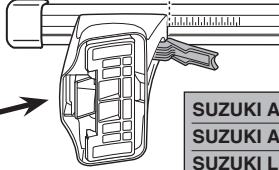

THULE[®]
SWEDEN

Kit

3

754

750

1

2

	X
SUZUKI Aerio, 4-dr Sedan, 02-03, 04-07	34,5
SUZUKI Aerio, 5-dr Estate, 01-03, 04-07	32,5
SUZUKI Liana, 4-dr Sedan, 02-03, 04-07	34,5
SUZUKI Liana, 5-dr Estate, 01-03, 04-07	32,5

1

2

	Y
SUZUKI Aerio, 4-dr Sedan, 02-03, 04-07	30
SUZUKI Aerio, 5-dr Estate, 01-03, 04-07	28,5
SUZUKI Liana, 4-dr Sedan, 02-03, 04-07	30
SUZUKI Liana, 5-dr Estate, 01-03, 04-07	28,5

480R

480

1

2

	X inch	X mm
SUZUKI Aerio, 4-dr Sedan, 02-03, 04-07	39 1/4"	996 mm
SUZUKI Aerio, 5-dr Estate, 01-03, 04-07	38 3/8"	976 mm
SUZUKI Liana, 4-dr Sedan, 02-03, 04-07	39 1/4"	996 mm
SUZUKI Liana, 5-dr Estate, 01-03, 04-07	38 3/8"	976 mm

1

2

	Y inch	Y mm
SUZUKI Aerio, 4-dr Sedan, 02-03, 04-07	37 1/2"	951 mm
SUZUKI Aerio, 5-dr Estate, 01-03, 04-07	36 7/8"	936 mm
SUZUKI Liana, 4-dr Sedan, 02-03, 04-07	37 1/2"	951 mm
SUZUKI Liana, 5-dr Estate, 01-03, 04-07	36 7/8"	936 mm