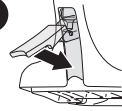

2

	X
SUZUKI Aerio, 4-dr Sedan, 02-03, 04-07	34,5
SUZUKI Aerio, 5-dr Estate, 01-03, 04-07	32,5
SUZUKI Liana, 4-dr Sedan, 02-03, 04-07	34,5
SUZUKI Liana, 5-dr Estate, 01-03, 04-07	32,5

1