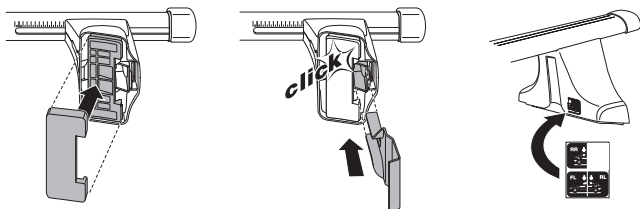

1

2

	Y inch	Y mm
SUZUKI Aerio, 4-dr Sedan, 02-03, 04-07	37 1/2"	951 mm
SUZUKI Aerio, 5-dr Estate, 01-03, 04-07	36 7/8"	936 mm
SUZUKI Liana, 4-dr Sedan, 02-03, 04-07	37 1/2"	951 mm
SUZUKI Liana, 5-dr Estate, 01-03, 04-07	36 7/8"	936 mm

4

SUZUKI Aerio, 4-dr Sedan, 02-03, 04-07

SUZUKI Aerio, 5-dr Estate, 01-03, 04-07

SUZUKI Liana, 4-dr Sedan, 02-03, 04-07

SUZUKI Liana, 5-dr Estate, 01-03, 04-07

5

	X mm	Y mm	X inch	Y inch
SUZUKI Aerio , 4-dr Sedan, 02-03, 04-07	250 mm	700 mm	9 ⁷ / ₈ "	27 ¹ / ₂ "
SUZUKI Aerio , 5-dr Estate, 01-03, 04-07	355 mm	700 mm	14 "	27 ¹ / ₂ "
SUZUKI Liana , 4-dr Sedan, 02-03, 04-07	250 mm	700 mm	9 ⁷ / ₈ "	27 ¹ / ₂ "
SUZUKI Liana , 5-dr Estate, 01-03, 04-07	355 mm	700 mm	14 "	27 ¹ / ₂ "