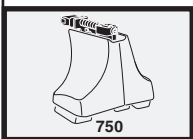

1

2

	Y
SUZUKI Aerio, 4-dr Sedan, 02-03, 04-07	30
SUZUKI Aerio, 5-dr Estate, 01-03, 04-07	28,5
SUZUKI Liana, 4-dr Sedan, 02-03, 04-07	30
SUZUKI Liana, 5-dr Estate, 01-03, 04-07	28,5

480R

480

1

2

	X inch	X mm
SUZUKI Aerio, 4-dr Sedan, 02-03, 04-07	39 1/4"	996 mm
SUZUKI Aerio, 5-dr Estate, 01-03, 04-07	38 3/8"	976 mm
SUZUKI Liana, 4-dr Sedan, 02-03, 04-07	39 1/4"	996 mm
SUZUKI Liana, 5-dr Estate, 01-03, 04-07	38 3/8"	976 mm

1

2

	Y inch	Y mm
SUZUKI Aerio, 4-dr Sedan, 02-03, 04-07	37 1/2"	951 mm
SUZUKI Aerio, 5-dr Estate, 01-03, 04-07	36 7/8"	936 mm
SUZUKI Liana, 4-dr Sedan, 02-03, 04-07	37 1/2"	951 mm
SUZUKI Liana, 5-dr Estate, 01-03, 04-07	36 7/8"	936 mm

4

SUZUKI Aerio, 4-dr Sedan, 02-03, 04-07

SUZUKI Aerio, 5-dr Estate, 01-03, 04-07

SUZUKI Liana, 4-dr Sedan, 02-03, 04-07

SUZUKI Liana, 5-dr Estate, 01-03, 04-07

5

	X mm	Y mm	X inch	Y inch
SUZUKI Aerio , 4-dr Sedan, 02-03, 04-07	250 mm	700 mm	9 ⁷ / ₈ "	27 ¹ / ₂ "
SUZUKI Aerio , 5-dr Estate, 01-03, 04-07	355 mm	700 mm	14 "	27 ¹ / ₂ "
SUZUKI Liana , 4-dr Sedan, 02-03, 04-07	250 mm	700 mm	9 ⁷ / ₈ "	27 ¹ / ₂ "
SUZUKI Liana , 5-dr Estate, 01-03, 04-07	355 mm	700 mm	14 "	27 ¹ / ₂ "