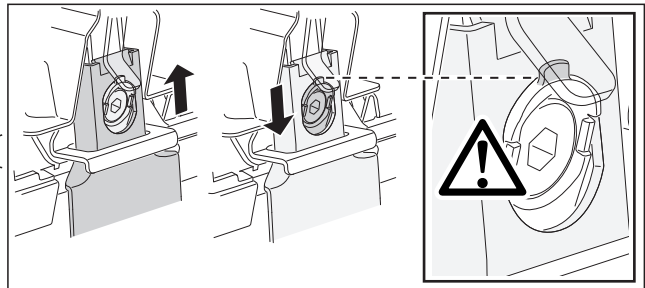

4

SUZUKI Aerio, 4-dr Sedan, 02-03, 04-07

SUZUKI Aerio, 5-dr Estate, 01-03, 04-07

SUZUKI Liana, 4-dr Sedan, 02-03, 04-07

SUZUKI Liana, 5-dr Estate, 01-03, 04-07