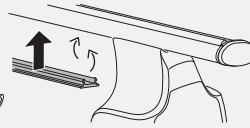

3

754

750

1

2

	X
SUZUKI Aerio, 4-dr Sedan, 02-03, 04-07	34,5
SUZUKI Aerio, 5-dr Estate, 01-03, 04-07	32,5
SUZUKI Liana, 4-dr Sedan, 02-03, 04-07	34,5
SUZUKI Liana, 5-dr Estate, 01-03, 04-07	32,5

1

2

	Y
SUZUKI Aerio, 4-dr Sedan, 02-03, 04-07	30
SUZUKI Aerio, 5-dr Estate, 01-03, 04-07	28,5
SUZUKI Liana, 4-dr Sedan, 02-03, 04-07	30
SUZUKI Liana, 5-dr Estate, 01-03, 04-07	28,5

480R

480

1

2

	X inch	X mm
SUZUKI Aerio, 4-dr Sedan, 02-03, 04-07	39 1/4"	996 mm
SUZUKI Aerio, 5-dr Estate, 01-03, 04-07	38 3/8"	976 mm
SUZUKI Liana, 4-dr Sedan, 02-03, 04-07	39 1/4"	996 mm
SUZUKI Liana, 5-dr Estate, 01-03, 04-07	38 3/8"	976 mm

1

2

	Y inch	Y mm
SUZUKI Aerio, 4-dr Sedan, 02-03, 04-07	37 1/2"	951 mm
SUZUKI Aerio, 5-dr Estate, 01-03, 04-07	36 7/8"	936 mm
SUZUKI Liana, 4-dr Sedan, 02-03, 04-07	37 1/2"	951 mm
SUZUKI Liana, 5-dr Estate, 01-03, 04-07	36 7/8"	936 mm