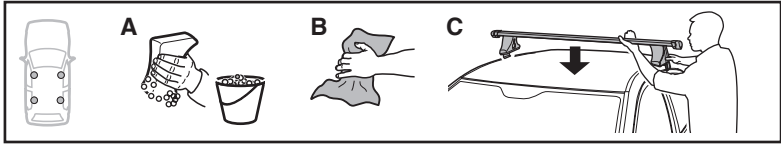

4

SUZUKI Aerio, 4-dr Sedan, 02-03, 04-07

SUZUKI Aerio, 5-dr Estate, 01-03, 04-07

SUZUKI Liana, 4-dr Sedan, 02-03, 04-07

SUZUKI Liana, 5-dr Estate, 01-03, 04-07

5

	X mm	Y mm	X inch	Y inch
SUZUKI Aerio , 4-dr Sedan, 02-03, 04-07	250 mm	700 mm	9 ⁷ / ₈ "	27 ¹ / ₂ "
SUZUKI Aerio , 5-dr Estate, 01-03, 04-07	355 mm	700 mm	14 "	27 ¹ / ₂ "
SUZUKI Liana , 4-dr Sedan, 02-03, 04-07	250 mm	700 mm	9 ⁷ / ₈ "	27 ¹ / ₂ "
SUZUKI Liana , 5-dr Estate, 01-03, 04-07	355 mm	700 mm	14 "	27 ¹ / ₂ "