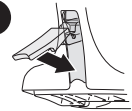

1

2

	Y
SUZUKI Aerio, 4-dr Sedan, 02-03, 04-07	30
SUZUKI Aerio, 5-dr Estate, 01-03, 04-07	28,5
SUZUKI Liana, 4-dr Sedan, 02-03, 04-07	30
SUZUKI Liana, 5-dr Estate, 01-03, 04-07	28,5

480R

480

1

2

	X inch	X mm
SUZUKI Aerio, 4-dr Sedan, 02-03, 04-07	39 1/4"	996 mm
SUZUKI Aerio, 5-dr Estate, 01-03, 04-07	38 3/8"	976 mm
SUZUKI Liana, 4-dr Sedan, 02-03, 04-07	39 1/4"	996 mm
SUZUKI Liana, 5-dr Estate, 01-03, 04-07	38 3/8"	976 mm

1

2

	Y inch	Y mm
SUZUKI Aerio, 4-dr Sedan, 02-03, 04-07	37 1/2"	951 mm
SUZUKI Aerio, 5-dr Estate, 01-03, 04-07	36 7/8"	936 mm
SUZUKI Liana, 4-dr Sedan, 02-03, 04-07	37 1/2"	951 mm
SUZUKI Liana, 5-dr Estate, 01-03, 04-07	36 7/8"	936 mm