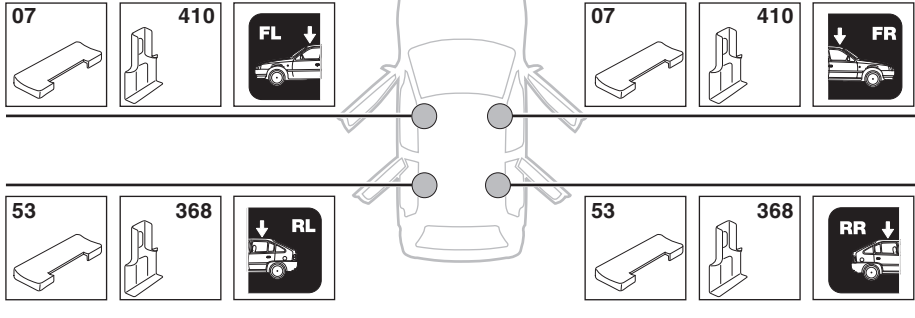

1

2

	Y
SUZUKI Aerio, 4-dr Sedan, 02-03, 04-07	30
SUZUKI Aerio, 5-dr Estate, 01-03, 04-07	28,5
SUZUKI Liana, 4-dr Sedan, 02-03, 04-07	30
SUZUKI Liana, 5-dr Estate, 01-03, 04-07	28,5

480R

480

1

2

	X inch	X mm
SUZUKI Aerio, 4-dr Sedan, 02-03, 04-07	39 1/4"	996 mm
SUZUKI Aerio, 5-dr Estate, 01-03, 04-07	38 3/8"	976 mm
SUZUKI Liana, 4-dr Sedan, 02-03, 04-07	39 1/4"	996 mm
SUZUKI Liana, 5-dr Estate, 01-03, 04-07	38 3/8"	976 mm

1

2

	Y inch	Y mm
SUZUKI Aerio, 4-dr Sedan, 02-03, 04-07	37 1/2"	951 mm
SUZUKI Aerio, 5-dr Estate, 01-03, 04-07	36 7/8"	936 mm
SUZUKI Liana, 4-dr Sedan, 02-03, 04-07	37 1/2"	951 mm
SUZUKI Liana, 5-dr Estate, 01-03, 04-07	36 7/8"	936 mm

4

SUZUKI Aerio, 4-dr Sedan, 02-03, 04-07

SUZUKI Aerio, 5-dr Estate, 01-03, 04-07

SUZUKI Liana, 4-dr Sedan, 02-03, 04-07

SUZUKI Liana, 5-dr Estate, 01-03, 04-07

5

	X mm	Y mm	X inch	Y inch
SUZUKI Aerio , 4-dr Sedan, 02-03, 04-07	250 mm	700 mm	9 ⁷ / ₈ "	27 ¹ / ₂ "
SUZUKI Aerio , 5-dr Estate, 01-03, 04-07	355 mm	700 mm	14 "	27 ¹ / ₂ "
SUZUKI Liana , 4-dr Sedan, 02-03, 04-07	250 mm	700 mm	9 ⁷ / ₈ "	27 ¹ / ₂ "
SUZUKI Liana , 5-dr Estate, 01-03, 04-07	355 mm	700 mm	14 "	27 ¹ / ₂ "