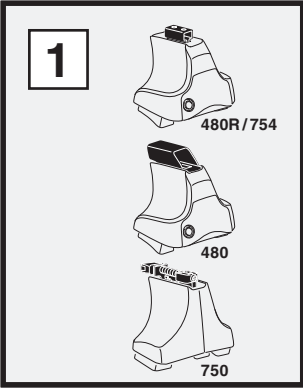

THULE[®]
SWEDEN

Kit

3

754

750

1

2

	X
SUZUKI Aerio, 4-dr Sedan, 02-03, 04-07	34,5
SUZUKI Aerio, 5-dr Estate, 01-03, 04-07	32,5
SUZUKI Liana, 4-dr Sedan, 02-03, 04-07	34,5
SUZUKI Liana, 5-dr Estate, 01-03, 04-07	32,5

1

2

	Y
SUZUKI Aerio, 4-dr Sedan, 02-03, 04-07	30
SUZUKI Aerio, 5-dr Estate, 01-03, 04-07	28,5
SUZUKI Liana, 4-dr Sedan, 02-03, 04-07	30
SUZUKI Liana, 5-dr Estate, 01-03, 04-07	28,5

480R

480

1

2

	X inch	X mm
SUZUKI Aerio, 4-dr Sedan, 02-03, 04-07	39 1/4"	996 mm
SUZUKI Aerio, 5-dr Estate, 01-03, 04-07	38 3/8"	976 mm
SUZUKI Liana, 4-dr Sedan, 02-03, 04-07	39 1/4"	996 mm
SUZUKI Liana, 5-dr Estate, 01-03, 04-07	38 3/8"	976 mm

1

2

	Y inch	Y mm
SUZUKI Aerio, 4-dr Sedan, 02-03, 04-07	37 1/2"	951 mm
SUZUKI Aerio, 5-dr Estate, 01-03, 04-07	36 7/8"	936 mm
SUZUKI Liana, 4-dr Sedan, 02-03, 04-07	37 1/2"	951 mm
SUZUKI Liana, 5-dr Estate, 01-03, 04-07	36 7/8"	936 mm

4

SUZUKI Aerio, 4-dr Sedan, 02-03, 04-07

SUZUKI Aerio, 5-dr Estate, 01-03, 04-07

SUZUKI Liana, 4-dr Sedan, 02-03, 04-07

SUZUKI Liana, 5-dr Estate, 01-03, 04-07

5

	X mm	Y mm	X inch	Y inch
SUZUKI Aerio , 4-dr Sedan, 02-03, 04-07	250 mm	700 mm	9 ⁷ / ₈ "	27 ¹ / ₂ "
SUZUKI Aerio , 5-dr Estate, 01-03, 04-07	355 mm	700 mm	14 "	27 ¹ / ₂ "
SUZUKI Liana , 4-dr Sedan, 02-03, 04-07	250 mm	700 mm	9 ⁷ / ₈ "	27 ¹ / ₂ "
SUZUKI Liana , 5-dr Estate, 01-03, 04-07	355 mm	700 mm	14 "	27 ¹ / ₂ "