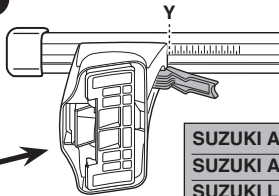

THULE[®]
SWEDEN

Kit

3

754

750

1

2

	X
SUZUKI Aerio, 4-dr Sedan, 02-03, 04-07	34,5
SUZUKI Aerio, 5-dr Estate, 01-03, 04-07	32,5
SUZUKI Liana, 4-dr Sedan, 02-03, 04-07	34,5
SUZUKI Liana, 5-dr Estate, 01-03, 04-07	32,5

1

2

	Y
SUZUKI Aerio, 4-dr Sedan, 02-03, 04-07	30
SUZUKI Aerio, 5-dr Estate, 01-03, 04-07	28,5
SUZUKI Liana, 4-dr Sedan, 02-03, 04-07	30
SUZUKI Liana, 5-dr Estate, 01-03, 04-07	28,5

480R

480

1

2

	X inch	X mm
SUZUKI Aerio, 4-dr Sedan, 02-03, 04-07	39 1/4"	996 mm
SUZUKI Aerio, 5-dr Estate, 01-03, 04-07	38 3/8"	976 mm
SUZUKI Liana, 4-dr Sedan, 02-03, 04-07	39 1/4"	996 mm
SUZUKI Liana, 5-dr Estate, 01-03, 04-07	38 3/8"	976 mm

1

2

	Y inch	Y mm
SUZUKI Aerio, 4-dr Sedan, 02-03, 04-07	37 1/2"	951 mm
SUZUKI Aerio, 5-dr Estate, 01-03, 04-07	36 7/8"	936 mm
SUZUKI Liana, 4-dr Sedan, 02-03, 04-07	37 1/2"	951 mm
SUZUKI Liana, 5-dr Estate, 01-03, 04-07	36 7/8"	936 mm