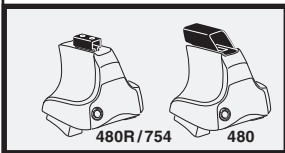

1

2

	Y
SUZUKI Aerio, 4-dr Sedan, 02-03, 04-07	30
SUZUKI Aerio, 5-dr Estate, 01-03, 04-07	28,5
SUZUKI Liana, 4-dr Sedan, 02-03, 04-07	30
SUZUKI Liana, 5-dr Estate, 01-03, 04-07	28,5

480R

480

1

2

	X inch	X mm
SUZUKI Aerio, 4-dr Sedan, 02-03, 04-07	39 1/4"	996 mm
SUZUKI Aerio, 5-dr Estate, 01-03, 04-07	38 3/8"	976 mm
SUZUKI Liana, 4-dr Sedan, 02-03, 04-07	39 1/4"	996 mm
SUZUKI Liana, 5-dr Estate, 01-03, 04-07	38 3/8"	976 mm

1

2

	Y inch	Y mm
SUZUKI Aerio, 4-dr Sedan, 02-03, 04-07	37 1/2"	951 mm
SUZUKI Aerio, 5-dr Estate, 01-03, 04-07	36 7/8"	936 mm
SUZUKI Liana, 4-dr Sedan, 02-03, 04-07	37 1/2"	951 mm
SUZUKI Liana, 5-dr Estate, 01-03, 04-07	36 7/8"	936 mm

4

SUZUKI Aerio, 4-dr Sedan, 02-03, 04-07

SUZUKI Aerio, 5-dr Estate, 01-03, 04-07

SUZUKI Liana, 4-dr Sedan, 02-03, 04-07

SUZUKI Liana, 5-dr Estate, 01-03, 04-07

5

	X mm	Y mm	X inch	Y inch
SUZUKI Aerio , 4-dr Sedan, 02-03, 04-07	250 mm	700 mm	9 ⁷ / ₈ "	27 ¹ / ₂ "
SUZUKI Aerio , 5-dr Estate, 01-03, 04-07	355 mm	700 mm	14 "	27 ¹ / ₂ "
SUZUKI Liana , 4-dr Sedan, 02-03, 04-07	250 mm	700 mm	9 ⁷ / ₈ "	27 ¹ / ₂ "
SUZUKI Liana , 5-dr Estate, 01-03, 04-07	355 mm	700 mm	14 "	27 ¹ / ₂ "