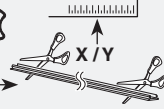

3

754

750

1

2

	X
SUZUKI Aerio, 4-dr Sedan, 02-03, 04-07	34,5
SUZUKI Aerio, 5-dr Estate, 01-03, 04-07	32,5
SUZUKI Liana, 4-dr Sedan, 02-03, 04-07	34,5
SUZUKI Liana, 5-dr Estate, 01-03, 04-07	32,5

1

2

	Y
SUZUKI Aerio, 4-dr Sedan, 02-03, 04-07	30
SUZUKI Aerio, 5-dr Estate, 01-03, 04-07	28,5
SUZUKI Liana, 4-dr Sedan, 02-03, 04-07	30
SUZUKI Liana, 5-dr Estate, 01-03, 04-07	28,5

480R

480

1

2

	X inch	X mm
SUZUKI Aerio, 4-dr Sedan, 02-03, 04-07	39 1/4"	996 mm
SUZUKI Aerio, 5-dr Estate, 01-03, 04-07	38 3/8"	976 mm
SUZUKI Liana, 4-dr Sedan, 02-03, 04-07	39 1/4"	996 mm
SUZUKI Liana, 5-dr Estate, 01-03, 04-07	38 3/8"	976 mm

1

2

	Y inch	Y mm
SUZUKI Aerio, 4-dr Sedan, 02-03, 04-07	37 1/2"	951 mm
SUZUKI Aerio, 5-dr Estate, 01-03, 04-07	36 7/8"	936 mm
SUZUKI Liana, 4-dr Sedan, 02-03, 04-07	37 1/2"	951 mm
SUZUKI Liana, 5-dr Estate, 01-03, 04-07	36 7/8"	936 mm