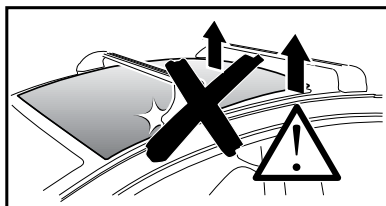

# > Instructions

**MERCEDES C-Class (W205), 4-dr Sedan, 14-**

**MERCEDES C-Class, 2-dr Coupé, 16-**

This kit is only for vehicles with fixpoint.

ISO 11154-E

183136

C.20160115  
509-3136-03

Bring your life  
thule.com