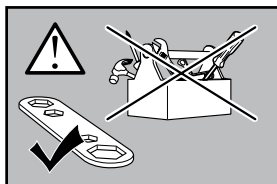

# > Instructions

**MERCEDES C-Class (W205), 4-dr Sedan, 14-**

**MERCEDES C-Class, 2-dr Coupé, 16-**

This kit is only for vehicles with fixpoint.

ISO 11154-E

183136

C.20160115  
509-3136-03

Bring your life  
thule.com