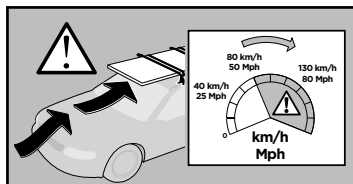

# > Instructions

**MERCEDES C-Class (W205), 4-dr Sedan, 14-**

**MERCEDES C-Class, 2-dr Coupé, 16-**

This kit is only for vehicles with fixpoint.

ISO 11154-E

183136

C.20160115  
509-3136-03

Bring your life  
thule.com