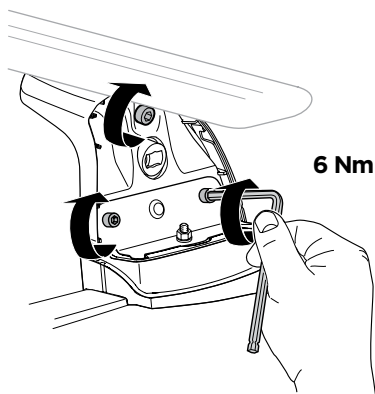

4

MERCEDES C-Class, 2-dr Coupé, 16-

A