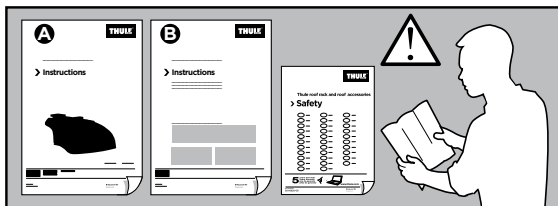

# > Instructions

**MERCEDES C-Class (W205), 4-dr Sedan, 14-**

**MERCEDES C-Class, 2-dr Coupé, 16-**

This kit is only for vehicles with fixpoint.

ISO 11154-E

183136

C.20160115  
509-3136-03

Bring your life  
thule.com