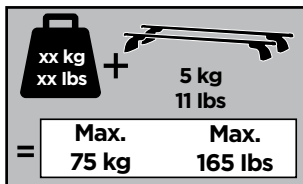

# > Instructions

**MERCEDES C-Class (W205), 4-dr Sedan, 14-**

**MERCEDES C-Class, 2-dr Coupé, 16-**

This kit is only for vehicles with fixpoint.

ISO 11154-E

183136

C.20160115  
509-3136-03

Bring your life  
thule.com

**17** x4  
**197** x1  
**198** x1  
**199** x1  
**200** x1

50273 x1  
 50784 x4  
 50786 x4  
 50864 x4

**751** FootPack  
**753** FootPack  
**959x** FootPack

Instructions x1  
 5 mm x1  
 12 mm x8  
 16 mm x8  
 20 mm x8