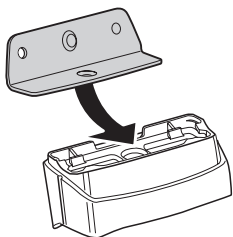

# > Instructions

MERCEDES CLA-Class (C117), 4-dr Sedan, 13-

This kit is only for vehicles with fixpoint mounting.

ISO 11154-E

183125

C.20130910  
509-3125-01

Bring your life  
thule.com

**2** A**B** A 16 mm x8