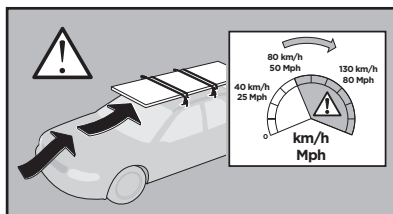

# > Instructions

MERCEDES CLA-Class (C117), 4-dr Sedan, 13-

This kit is only for vehicles with fixpoint mounting.

ISO 11154-E

183125

C.20130910  
509-3125-01

Bring your life  
thule.com

**2** A**B** A 16 mm x8