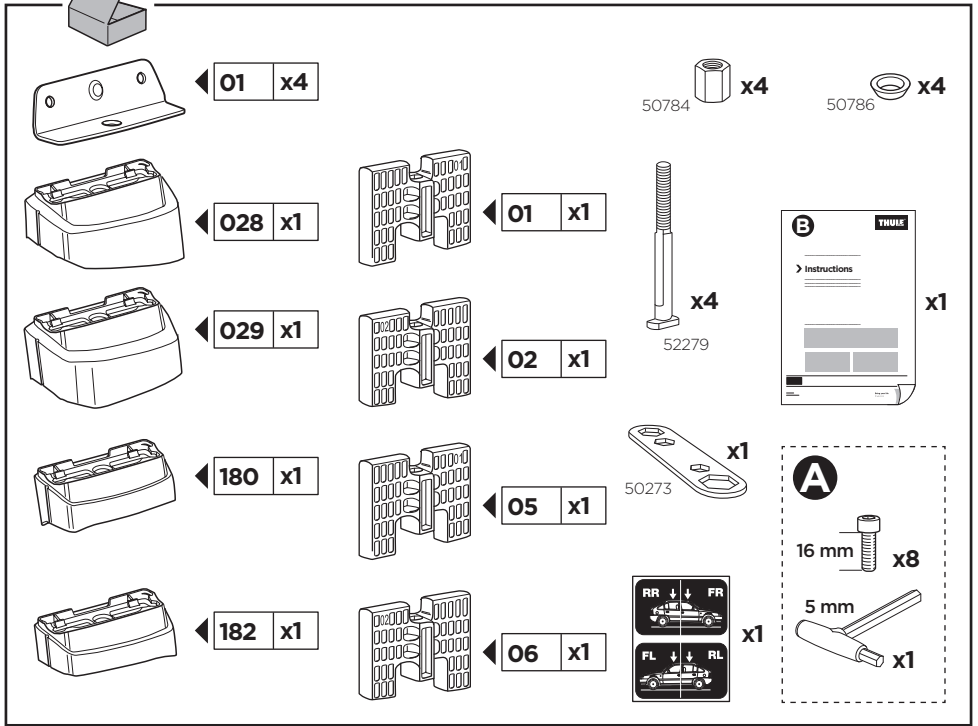

# > Instructions

MERCEDES CLA-Class (C117), 4-dr Sedan, 13-

This kit is only for vehicles with fixpoint mounting.

ISO 11154-E

183125

C.20130910  
509-3125-01

Bring your life  
thule.com

**2** A**B** A 16 mm x8