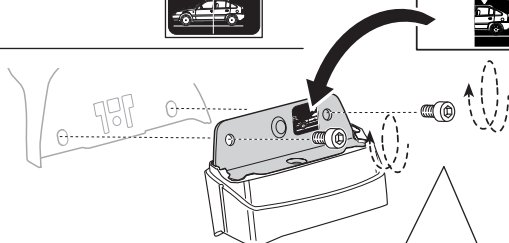

B A 16 mm x8

x1

EN Only a few turns

DE Nur wenige Umdrehungen

FR Quelques tours uniquement

NL Slechts enkele slagen

IT Solo qualche giro

ES Sólo algunas vueltas

PT Noções básicas

SV Endast några varv

DK Kun nogle få omgange

NE Bare noen få omdreinger

FI Vain muutama kierros

ET Ainult mõni pööre

LV Tikai daži apgriezieni

LT Tik keli pasukimai

PL Wystarczy kilka obrotów

RU Только несколько оборотов

UK Лише декілька обертів

BG Само няколко завъртания

CS Pouze několik otáček

SK Len niekoľko otáčok

SL Le nekaj obratov

HR/BiH Samo nekoliko okreta

RO Doar câteva rotiri

HU Csak néhány fordítás

EL Μόνο λίγες περιστροφές

TR Yalnızca birkaç tur

AR بعض دورات فقط

HE רק מספר סיבובים

ZH 仅几圈

JA 2～3回転のみ

KO 몇 번만 돌리면 됨

TH เพียงสองสามรอบ

3

01

x1

02

x1

05

x1

06

x1