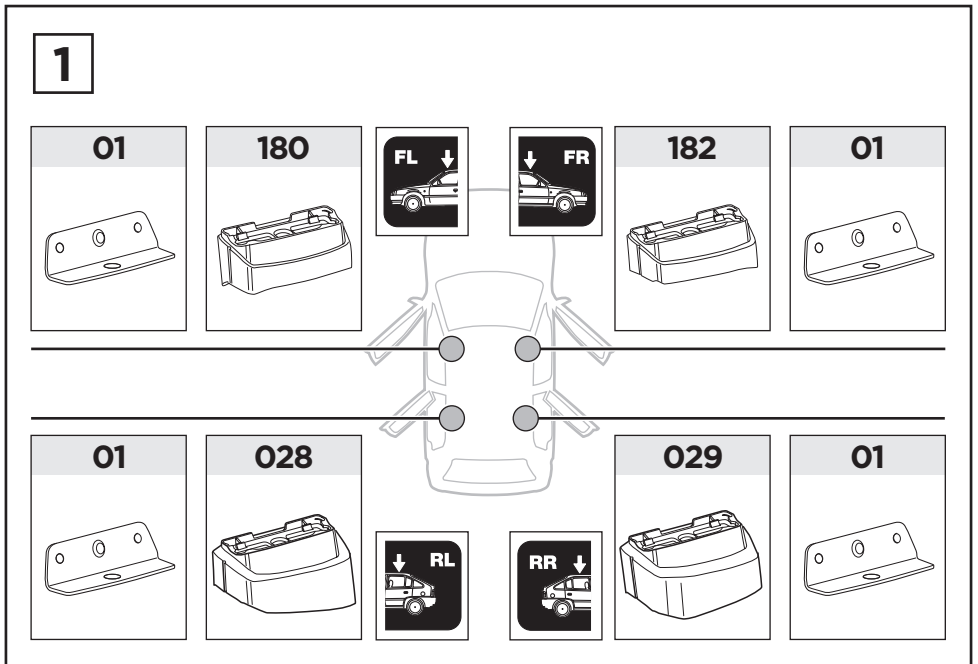

# > Instructions

MERCEDES CLA-Class (C117), 4-dr Sedan, 13-

This kit is only for vehicles with fixpoint mounting.

ISO 11154-E

183125

C.20130910  
509-3125-01

Bring your life  
thule.com

**2** A**B** A 16 mm x8