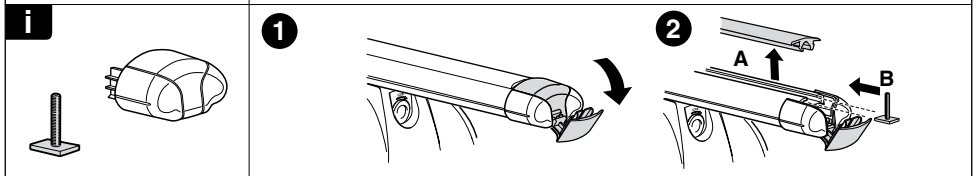

- 544 (x4)
- 596 (x6)
- 588 (x8)
- NA 510 (x10)
- EUR ASIA 452 (x12)

WW ▶ Thule Sweden AB, Box 69, 330 33 Hillerstorp, SWEDEN
NA ▶ Thule Inc., 42 Silvermine Road, Seymour, Connecticut 06483, USA

info@thule.com
customer.service@thule.com

www.thule.com