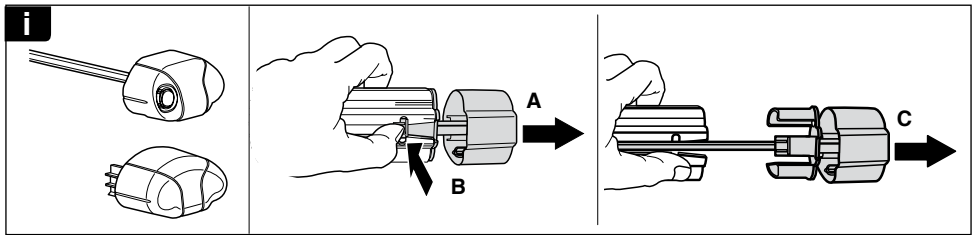

- 544 (x4)
- 596 (x6)
- 588 (x8)
- NA 510 (x10)
- EUR ASIA 452 (x12)

WW ▶ Thule Sweden AB, Box 69, 330 33 Hillerstorp, SWEDEN
NA ▶ Thule Inc., 42 Silvermine Road, Seymour, Connecticut 06483, USA

info@thule.com
customer.service@thule.com

www.thule.com