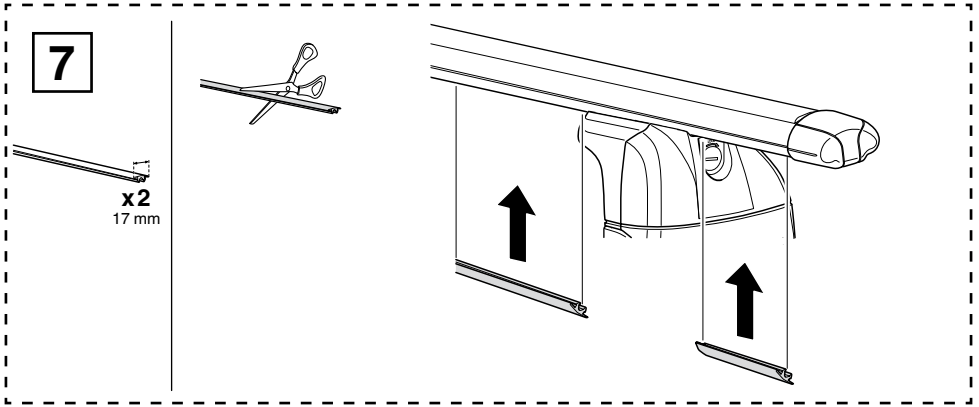

- 544 (x4)
- 596 (x6)
- 588 (x8)
- NA 510 (x10)
- EUR ASIA 452 (x12)

WW ▶ Thule Sweden AB, Box 69, 330 33 Hillerstorp, SWEDEN
NA ▶ Thule Inc., 42 Silvermine Road, Seymour, Connecticut 06483, USA

info@thule.com
customer.service@thule.com

www.thule.com