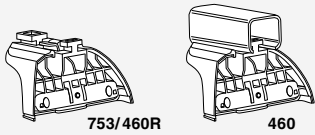

Kit 4013

BMW X1, 5-dr SUV, 09- / *11-

*North America

This kit is only for vehicles with flush or integrated side railing.

460R
753

460

**Max.
75kg**
**Max.
165 lbs**

THULE
Kit XXXX
instructions
THULE

**80 km/h
50 Mph**
**130 km/h
80 Mph**
**40 km/h
25 Mph**
**km/h
Mph**

A **B** **C**

x4 **x1**

Kit

753

460R

460

1