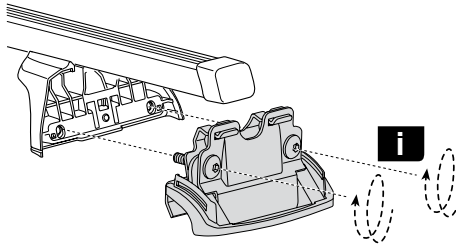

2

x 4

x 1

i

GB Only a few turns
D Nur wenige Umdrehungen
F Quelques tours uniquement
NL Slechts enkele slagen
I Solo qualche giro
E Sólo algunas vueltas
PT Noções básicas
S Endast några varv
FIN Vain muutama kierros

EST Ainult mõni pööre
LAT Tikai dažī apgriezieni
LIT Tik keli pasukimai
PL Wystarczy kilka obrotów
RU Достаточно нескольких оборотов
CZ Pouze několik otáček
SK Len niekoľko otáčok
SLO Le nekaj obratov

HR Samo nekoliko okreta
HU Csak néhány fordítás
GR Μόνο μερικές στροφές
TR Yalnız birkaç kez çevirm
中文 只有几个转向
한국어 두 세 번만
日本語 数回転のみ
ไทย หมุนเพียงไม่กี่รอบ