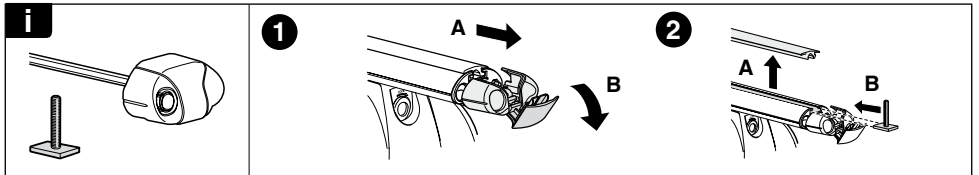

- 544 (x4)
- 596 (x6)
- 588 (x8)
- NA 510 (x10)
- EUR ASIA 452 (x12)

WW ▶ Thule Sweden AB, Box 69, 330 33 Hillerstorp, SWEDEN
NA ▶ Thule Inc., 42 Silvermine Road, Seymour, Connecticut 06483, USA

info@thule.com
customer.service@thule.com

www.thule.com