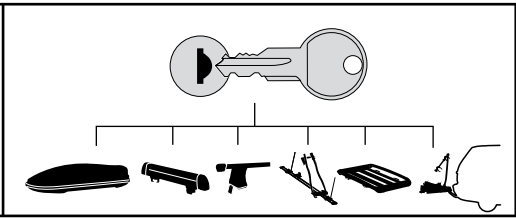

- 544 (x4)
- 596 (x6)
- 588 (x8)
- NA 510 (x10)
- EUR ASIA 452 (x12)

WW ▶ Thule Sweden AB, Box 69, 330 33 Hillerstorp, SWEDEN
NA ▶ Thule Inc., 42 Silvermine Road, Seymour, Connecticut 06483, USA

info@thule.com
customer.service@thule.com

www.thule.com