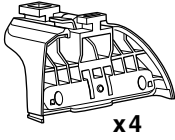

753

x4

x4

x4

x8

x1

x4

x1

460R

x4

x4

x4

x8

x1

x4

460

x4

x4

x4

x8

x1

x4

x2

x1

17 mm

x2

23 mm

x2

23 mm

x2

x2

23 mm

x2

x2

x2

x4

x4

x4