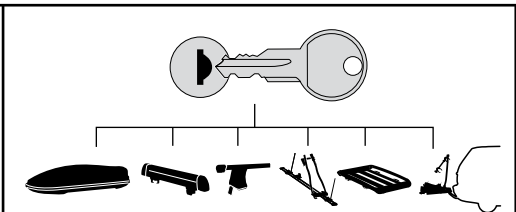

WW ▶ Thule Sweden AB, Box 69, 330 33 Hillerstorp, SWEDEN

NA ▶ Thule Inc., 42 Silvermine Road, Seymour, Connecticut 06483, USA

@ info@thule.com
customer.service@thule.com

www.thule.com