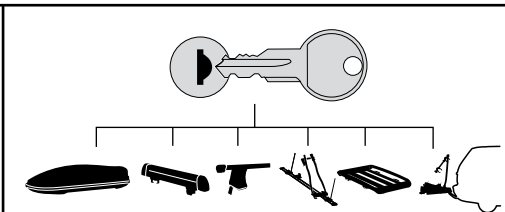

WW ▶ Thule Sweden AB, Box 69, 330 33 Hillerstorp, SWEDEN
NA ▶ Thule Inc., 42 Silvermine Road, Seymour, Connecticut 06483, USA

info@thule.com
customer.service@thule.com

www.thule.com