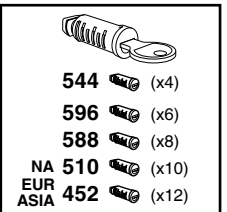

**50982**

- 40 mm** x 4
- x 4**

**Kit**

753

x4

x4

x4

x8

x4

x2

x2

17 mm

x2

23 mm

x2

23 mm

x2

x2

23 mm

x2

x2

x2

x4

x4

**3**

**A**

**B**

**C**

**D**

**WW** ▶ Thule Sweden AB, Box 69, 330 33 Hillerstorp, SWEDEN  
**NA** ▶ Thule Inc., 42 Silvermine Road, Seymour, Connecticut 06483, USA

info@thule.com  
 customer.service@thule.com