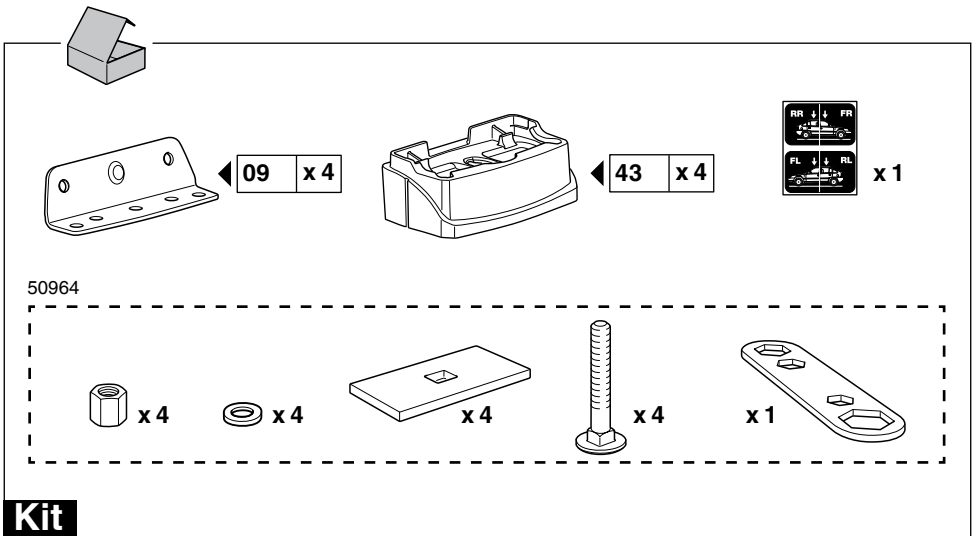

GREAT WALL X240,
5-dr SUV, 06–

Max.
75 kg
Max.
165 lbs

LAND ROVER Discovery (Mk.III),
5-dr SUV, 04–

Max.
100kg
Max.
220 lbs

Kit