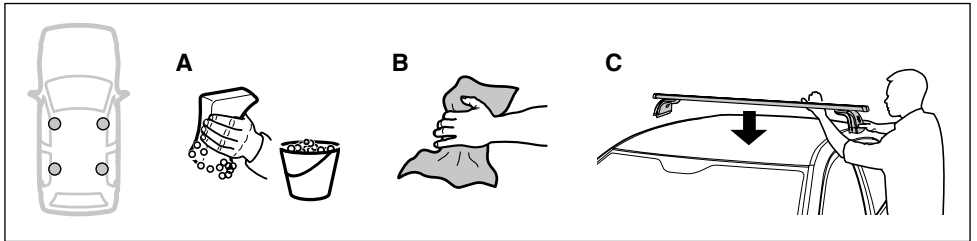

GREAT WALL X240,
5-dr SUV, 06–

Max.
75 kg
Max.
165 lbs

LAND ROVER Discovery (Mk.III),
5-dr SUV, 04–

Max.
100kg
Max.
220 lbs

Kit