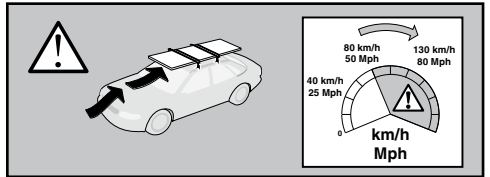

GREAT WALL X240,
5-dr SUV, 06–

Max.
75 kg
Max.
165 lbs

LAND ROVER Discovery (Mk.III),
5-dr SUV, 04–

Max.
100kg
Max.
220 lbs

Kit