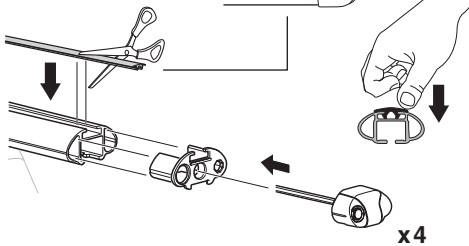

1

2

754 Rapid System
480R Rapid Traverse
(North America)

x4

x4

x4

480 Traverse
(North America)

x4