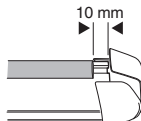

1

2

754 Rapid System
480R Rapid Traverse
(North America)

x4

x4

x4

480 Traverse
(North America)

x4