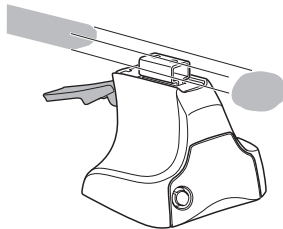

2

754 Rapid System
480R Rapid Traverse
(North America)

x4