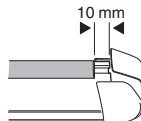

1

2

754 Rapid System
480R Rapid Traverse
(North America)

x4

x4

x4

480 Traverse
(North America)

x4