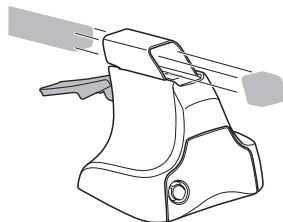

1

2

754 Rapid System
480R Rapid Traverse
(North America)

x4

x4

x4

480 Traverse
(North America)

x4