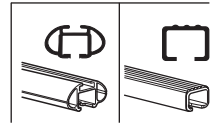

480 Traverse (North America)