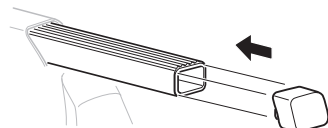

1

2

754 Rapid System
480R Rapid Traverse
(North America)

x4

x4

x4

480 Traverse
(North America)

x4