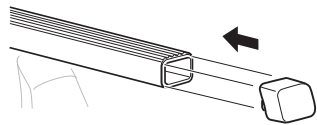

2

754 Rapid System
480R Rapid Traverse
(North America)

x4