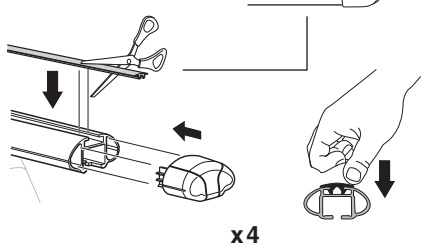

x4

480 Traverse
(North America)