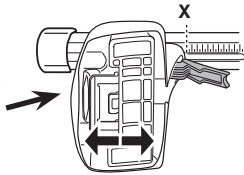

3

	X
SKODA Rapid, 5-dr Hatchback, 13-	41