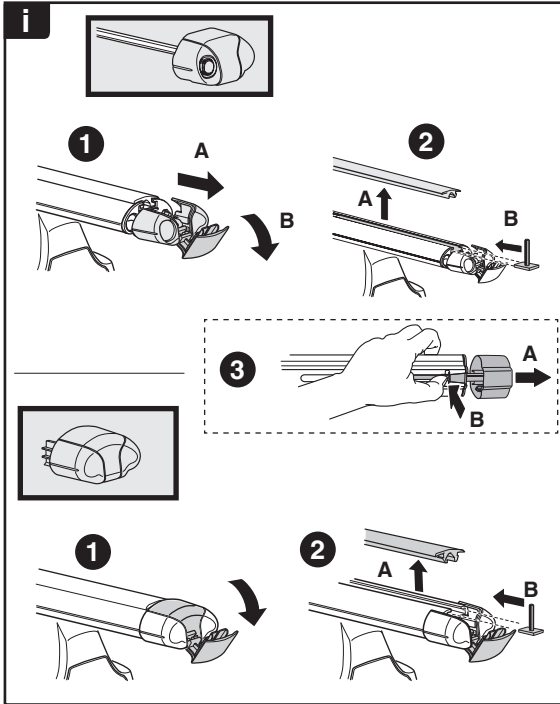

THULE
SWEDEN
**ONE
KEY
SYSTEM**

		(x4)
		(x6)
		(x8)
NA		(x10)
EUR		(x12)
ASIA		

WW ▶ Thule Sweden AB, Box 69, 330 33 Hillerstorp, SWEDEN
NA ▶ Thule Inc., 42 Silvermine Road, Seymour, Connecticut 06483, USA

info@thule.com
customer.service@thule.com

www.thule.com