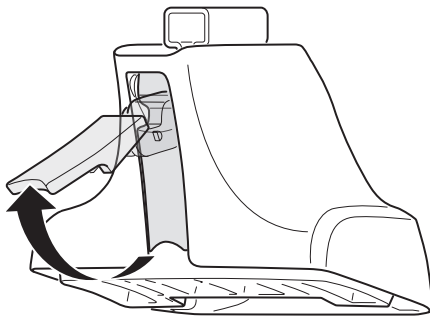

1

2

754 Rapid System
480R Rapid Traverse
(North America)

x4

x4

x4

480 Traverse
(North America)

x4