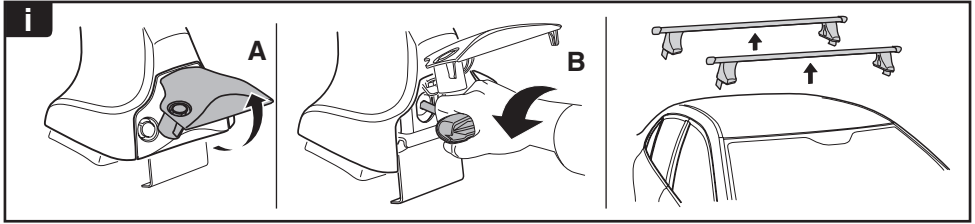

THULE
SWEDEN
**ONE
KEY
SYSTEM**

		(x4)
		(x6)
		(x8)
NA		(x10)
EUR		(x12)
ASIA		

WW ▶ Thule Sweden AB, Box 69, 330 33 Hillerstorp, SWEDEN
NA ▶ Thule Inc., 42 Silvermine Road, Seymour, Connecticut 06483, USA

info@thule.com
customer.service@thule.com

www.thule.com