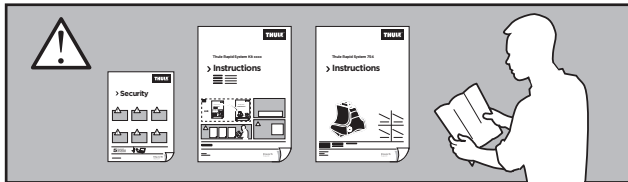

Thule Rapid System Kit 1612

> Instructions

VOLVO S60, 4-dr Sedan, 10-

VOLVO S60 Cross Country, 4-dr Sedan, 15-

ISO 11154-E

141612

C.20150909
519-1612-02

Bring your life

thule.com

- 74 x1
- 75 x1
- 140 x1
- 141 x1

- 1104 x1
- 1105 x1
- 1119 x1
- 1120 x1

x1

x1

1

	X (scale)	X (mm)	X (inch)
VOLVO S60 , 4-dr Sedan, 10-	42	1071	42 ¹ / ₈
VOLVO S60 Cross Country , 4-dr Sedan, 15-	42	1071	42 ¹ / ₈