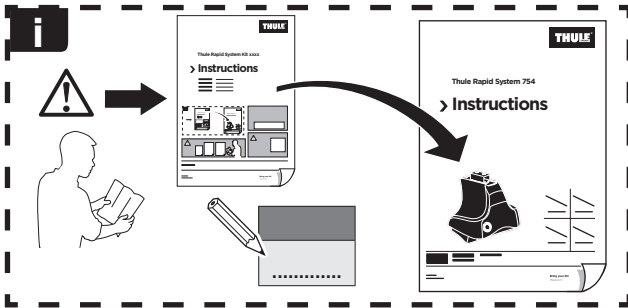

Thule Rapid System Kit 1612

> Instructions

VOLVO S60, 4-dr Sedan, 10-

VOLVO S60 Cross Country, 4-dr Sedan, 15-

ISO 11154-E

141612

C.20150909
519-1612-02

Bring your life

thule.com

- 74 x1
- 75 x1
- 140 x1
- 141 x1

- 1104 x1
- 1105 x1
- 1119 x1
- 1120 x1

x1

x1

1

	X (scale)	X (mm)	X (inch)
VOLVO S60 , 4-dr Sedan, 10-	42	1071	42 ¹ / ₈
VOLVO S60 Cross Country , 4-dr Sedan, 15-	42	1071	42 ¹ / ₈