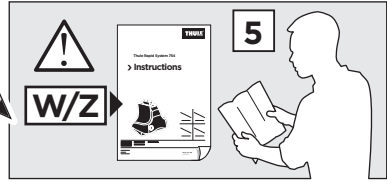

3

	W (mm)	Z (mm)	W (inch)	Z (inch)
VOLVO S60, 4-dr Sedan, 10-	200	770	7 7/8	30 3/8
VOLVO S60 Cross Country, 4-dr Sedan, 15-	200	770	7 7/8	30 3/8