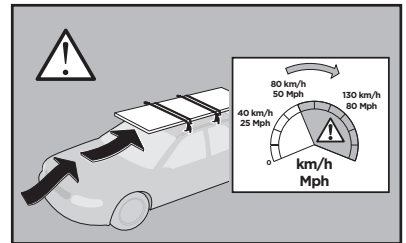

Thule Rapid System Kit 1612

> Instructions

VOLVO S60, 4-dr Sedan, 10-

VOLVO S60 Cross Country, 4-dr Sedan, 15-

ISO 11154-E

141612

C.20150909
519-1612-02

Bring your life

thule.com

- 74 x1
- 75 x1
- 140 x1
- 141 x1

- 1104 x1
- 1105 x1
- 1119 x1
- 1120 x1

x1

x1

1

	X (scale)	X (mm)	X (inch)
VOLVO S60, 4-dr Sedan, 10-	42	1071	42 ¹/₈
VOLVO S60 Cross Country, 4-dr Sedan, 15-	42	1071	42 ¹/₈