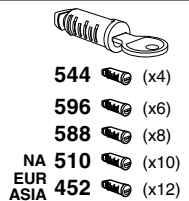

WW ▶ Thule Sweden AB, Box 69, 330 33 Hillerstorp, SWEDEN

NA ▶ Thule Inc., 42 Silvermine Road, Seymour, Connecticut 06483, USA

@ info@thule.com
customer.service@thule.com

www.thule.com

506-3036