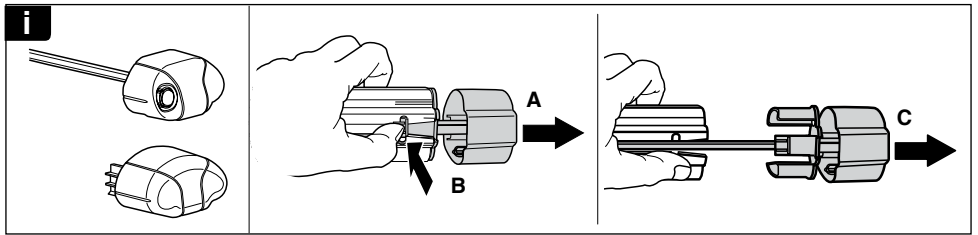

WW ▶ Thule Sweden AB, Box 69, 330 33 Hillerstorp, SWEDEN

NA ▶ Thule Inc., 42 Silvermine Road, Seymour, Connecticut 06483, USA

info@thule.com
customer.service@thule.com

www.thule.com

506-3104-01