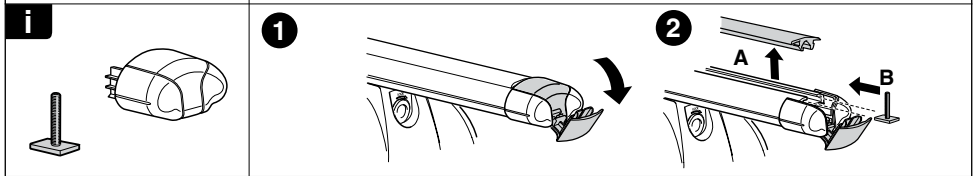

WW ▶ Thule Sweden AB, Box 69, 330 33 Hillerstorp, SWEDEN

NA ▶ Thule Inc., 42 Silvermine Road, Seymour, Connecticut 06483, USA

info@thule.com
customer.service@thule.com

www.thule.com

506-3104-01