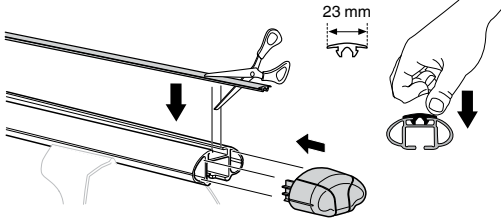

1

753/460R

460