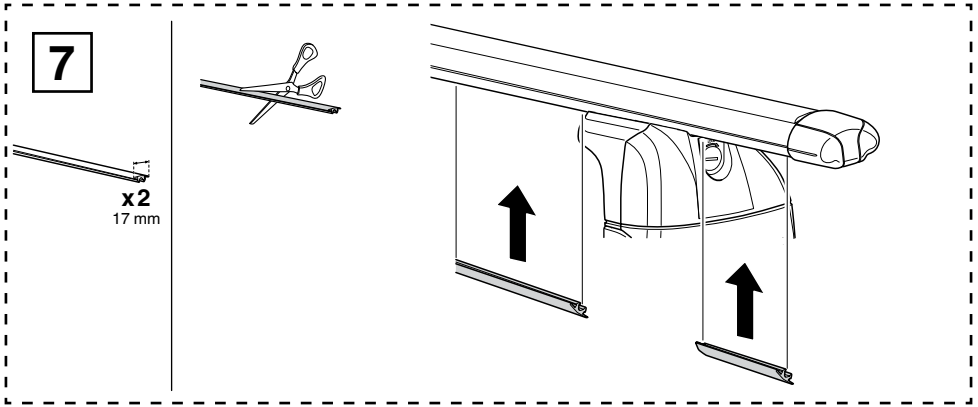

WW ▶ Thule Sweden AB, Box 69, 330 33 Hillerstorp, SWEDEN
NA ▶ Thule Inc., 42 Silvermine Road, Seymour, Connecticut 06483, USA

@ info@thule.com
customer.service@thule.com

www.thule.com

506-3120-01