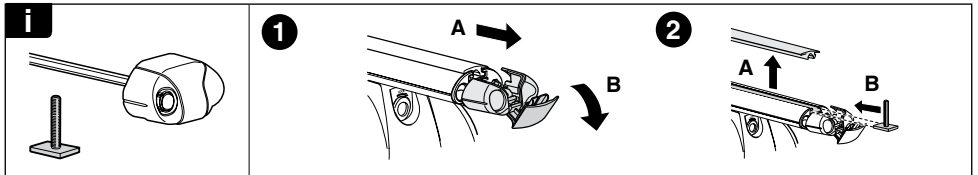

WW ▶ Thule Sweden AB, Box 69, 330 33 Hillerstorp, SWEDEN
NA ▶ Thule Inc., 42 Silvermine Road, Seymour, Connecticut 06483, USA

@ info@thule.com
customer.service@thule.com

www.thule.com

506-3120-01