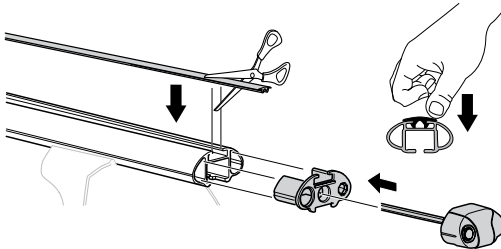

1

753/460R

460