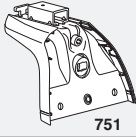

# Kit 3091

**RENAULT Clio**, 3-dr Hatchback, 05-12

**RENAULT Clio**, 5-dr Hatchback, 05-12

**RENAULT Grand Modus**, 5-dr MPV, 08–

**RENAULT Modus**, 5-dr MPV, 04–

This Kit is only for vehicles with fixpoint mounting.

1

x4

x4

x4

x4

**2****x 4**

5 mm

**x 1**12 mm **x 8****x 1**