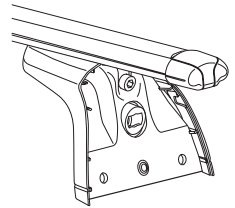

# Kit 3091

**RENAULT Clio**, 3-dr Hatchback, 05-12

**RENAULT Clio**, 5-dr Hatchback, 05-12

**RENAULT Grand Modus**, 5-dr MPV, 08–

**RENAULT Modus**, 5-dr MPV, 04–

This Kit is only for vehicles with fixpoint mounting.

1

x4

x4

x4

x4

**2****x 4**

5 mm

**x 1**12 mm **x 8****x 1**