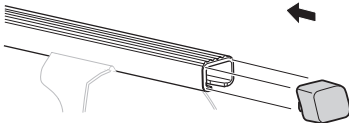

# Kit 3091

**RENAULT Clio**, 3-dr Hatchback, 05-12

**RENAULT Clio**, 5-dr Hatchback, 05-12

**RENAULT Grand Modus**, 5-dr MPV, 08–

**RENAULT Modus**, 5-dr MPV, 04–

This Kit is only for vehicles with fixpoint mounting.

1

x4

x4

x4

x4

**2****x 4**

5 mm

**x 1**12 mm **x 8****x 1**