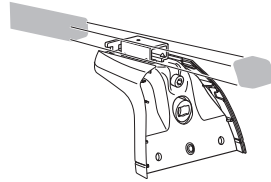

# Kit 3091

**RENAULT Clio**, 3-dr Hatchback, 05-12

**RENAULT Clio**, 5-dr Hatchback, 05-12

**RENAULT Grand Modus**, 5-dr MPV, 08–

**RENAULT Modus**, 5-dr MPV, 04–

This Kit is only for vehicles with fixpoint mounting.

1

x4

x4

x4

x4

**2****x 4**

5 mm

**x 1**12 mm **x 8****x 1**