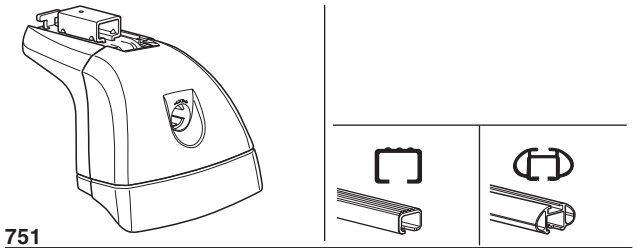

# Kit 3091

**RENAULT Clio**, 3-dr Hatchback, 05-12

**RENAULT Clio**, 5-dr Hatchback, 05-12

**RENAULT Grand Modus**, 5-dr MPV, 08–

**RENAULT Modus**, 5-dr MPV, 04–

This Kit is only for vehicles with fixpoint mounting.

1

x4

x4

x4

x4

**2****x 4**

5 mm

**x 1**12 mm **x 8****x 1**