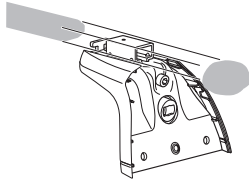

# Kit 3091

**RENAULT Clio**, 3-dr Hatchback, 05-12

**RENAULT Clio**, 5-dr Hatchback, 05-12

**RENAULT Grand Modus**, 5-dr MPV, 08–

**RENAULT Modus**, 5-dr MPV, 04–

This Kit is only for vehicles with fixpoint mounting.

1

x4

x4

x4

x4

**2****x 4**

5 mm

**x 1**12 mm **x 8****x 1**