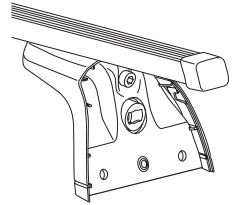

# Kit 3091

**RENAULT Clio**, 3-dr Hatchback, 05-12

**RENAULT Clio**, 5-dr Hatchback, 05-12

**RENAULT Grand Modus**, 5-dr MPV, 08–

**RENAULT Modus**, 5-dr MPV, 04–

This Kit is only for vehicles with fixpoint mounting.

1

x4

x4

x4

x4

**2****x 4**

5 mm

**x 1**12 mm **x 8****x 1**