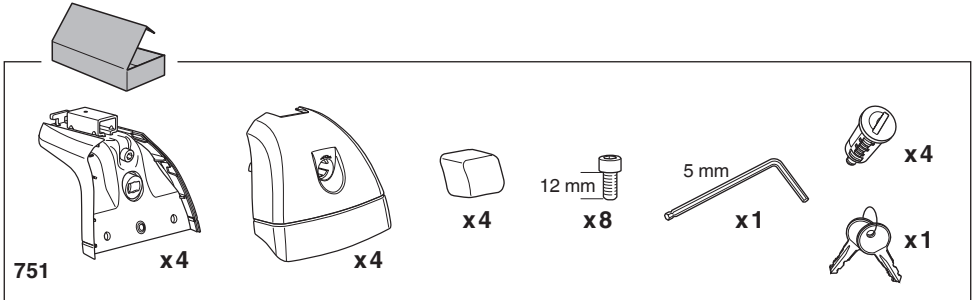

# Kit 3091

**RENAULT Clio**, 3-dr Hatchback, 05-12

**RENAULT Clio**, 5-dr Hatchback, 05-12

**RENAULT Grand Modus**, 5-dr MPV, 08–

**RENAULT Modus**, 5-dr MPV, 04–

This Kit is only for vehicles with fixpoint mounting.

1

x4

x4

x4

x4

**2****x 4**

5 mm

**x 1**12 mm **x 8****x 1**