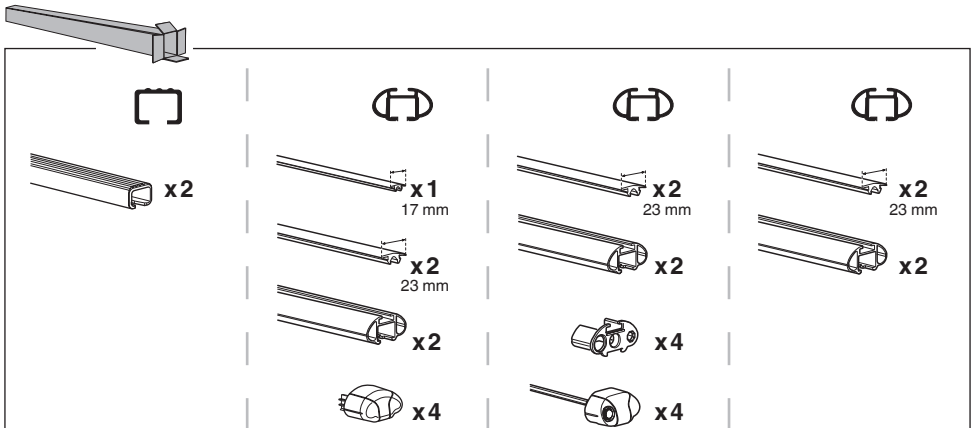

# Kit 3091

**RENAULT Clio**, 3-dr Hatchback, 05-12

**RENAULT Clio**, 5-dr Hatchback, 05-12

**RENAULT Grand Modus**, 5-dr MPV, 08–

**RENAULT Modus**, 5-dr MPV, 04–

This Kit is only for vehicles with fixpoint mounting.

1

x4

x4

x4

x4

**2****x 4**

5 mm

**x 1**12 mm **x 8****x 1**