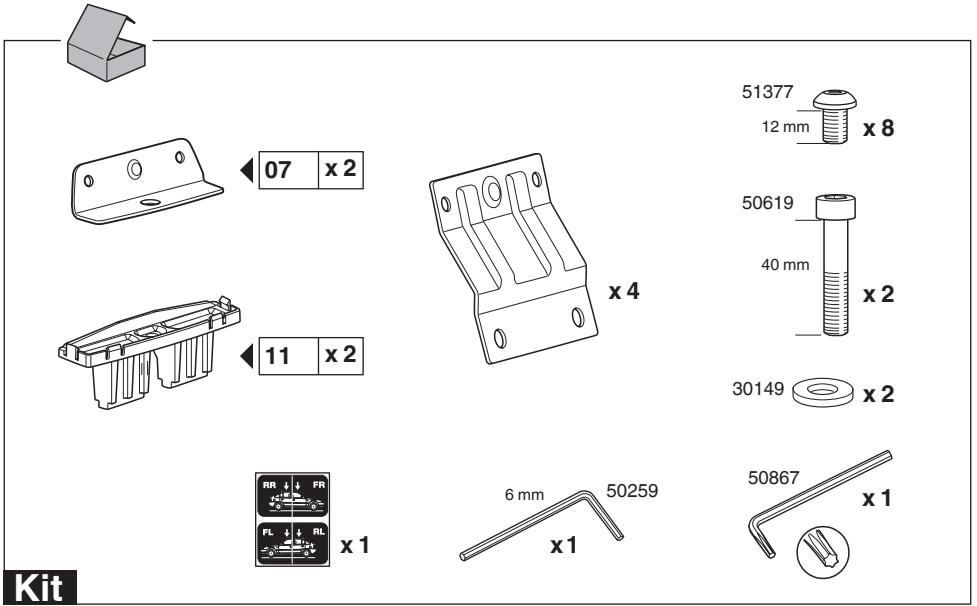

# Kit 3091

**RENAULT Clio**, 3-dr Hatchback, 05-12

**RENAULT Clio**, 5-dr Hatchback, 05-12

**RENAULT Grand Modus**, 5-dr MPV, 08–

**RENAULT Modus**, 5-dr MPV, 04–

This Kit is only for vehicles with fixpoint mounting.

1

x4

x4

x4

x4

**2****x 4**

5 mm

**x 1**12 mm **x 8****x 1**