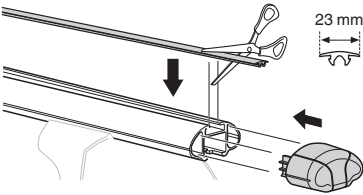

# Kit 3091

**RENAULT Clio**, 3-dr Hatchback, 05-12

**RENAULT Clio**, 5-dr Hatchback, 05-12

**RENAULT Grand Modus**, 5-dr MPV, 08–

**RENAULT Modus**, 5-dr MPV, 04–

This Kit is only for vehicles with fixpoint mounting.

1

x4

x4

x4

x4

**2****x 4**

5 mm

**x 1**12 mm **x 8****x 1**