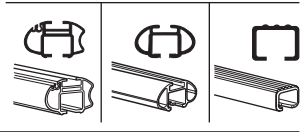

# Kit 1493

SEAT Ibiza, 3-dr Hatchback, 08-\*

SEAT Ibiza, 5-dr Hatchback, 08-

\* Without glassroof

480R  
754

480

750

SEAT Ibiza, 3-dr Hatchback, 08- **Max. 50kg/110 lbs**