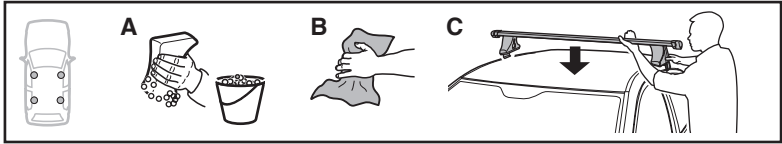

4

SEAT Ibiza, 3-dr Hatchback, 08-\*

SEAT Ibiza, 5-dr Hatchback, 08-

5

	X mm	Y mm	X inch	Y inch
SEAT Ibiza, 3-dr Hatchback, 08-*	195 mm	780 mm	7 5/8"	30 3/4"
SEAT Ibiza, 5-dr Hatchback, 08-	190 mm	725 mm	7 1/2"	28 1/2"