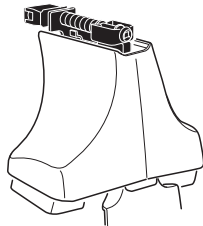

# Kit 1493

SEAT Ibiza, 3-dr Hatchback, 08-\*

SEAT Ibiza, 5-dr Hatchback, 08-

\* Without glassroof

480R  
754

480

750

SEAT Ibiza, 3-dr Hatchback, 08- **Max. 50kg/110 lbs**