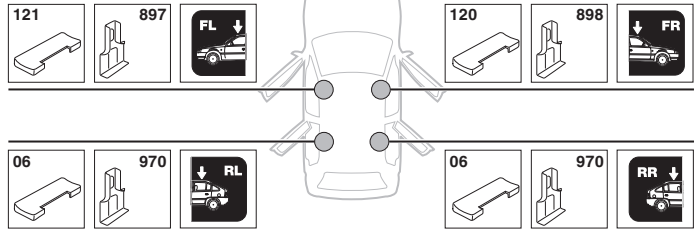

480

1

2

	X inch	X mm
SEAT Ibiza, 3-dr Hatchback, 08-*	40"	1016 mm
SEAT Ibiza, 5-dr Hatchback, 08-	40 1/4"	1021 mm

1

2

	Y inch	Y mm
SEAT Ibiza, 3-dr Hatchback, 08-*	36 1/8"	916 mm
SEAT Ibiza, 5-dr Hatchback, 08-	37 1/4"	946 mm

4

SEAT Ibiza, 3-dr Hatchback, 08-\*

SEAT Ibiza, 5-dr Hatchback, 08-

5

	X mm	Y mm	X inch	Y inch
SEAT Ibiza, 3-dr Hatchback, 08-*	195 mm	780 mm	7 5/8"	30 3/4"
SEAT Ibiza, 5-dr Hatchback, 08-	190 mm	725 mm	7 1/2"	28 1/2"