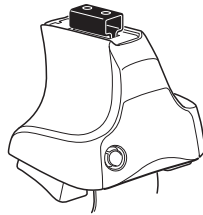

# Kit 1493

SEAT Ibiza, 3-dr Hatchback, 08-\*

SEAT Ibiza, 5-dr Hatchback, 08-

\* Without glassroof

480R  
754

480

750

SEAT Ibiza, 3-dr Hatchback, 08- **Max. 50kg/110 lbs**