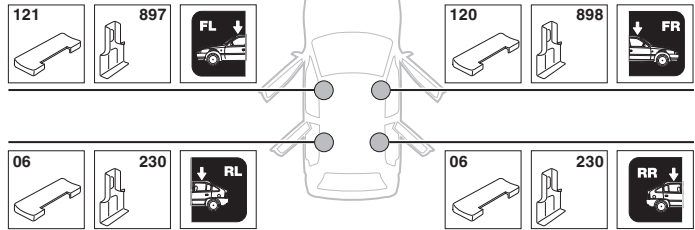

480

1

2

	X inch	X mm
SEAT Ibiza, 3-dr Hatchback, 08-*	40"	1016 mm
SEAT Ibiza, 5-dr Hatchback, 08-	40 1/4"	1021 mm

1

2

	Y inch	Y mm
SEAT Ibiza, 3-dr Hatchback, 08-*	36 1/8"	916 mm
SEAT Ibiza, 5-dr Hatchback, 08-	37 1/4"	946 mm

4

SEAT Ibiza, 3-dr Hatchback, 08-\*

SEAT Ibiza, 5-dr Hatchback, 08-

5

	X mm	Y mm	X inch	Y inch
SEAT Ibiza, 3-dr Hatchback, 08-*	195 mm	780 mm	7 5/8"	30 3/4"
SEAT Ibiza, 5-dr Hatchback, 08-	190 mm	725 mm	7 1/2"	28 1/2"