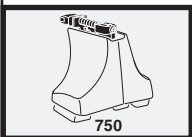

480

1

2

	X inch	X mm
SEAT Ibiza, 3-dr Hatchback, 08-*	40"	1016 mm
SEAT Ibiza, 5-dr Hatchback, 08-	40 1/4"	1021 mm

1

2

	Y inch	Y mm
SEAT Ibiza, 3-dr Hatchback, 08-*	36 1/8"	916 mm
SEAT Ibiza, 5-dr Hatchback, 08-	37 1/4"	946 mm

4

SEAT Ibiza, 3-dr Hatchback, 08-\*

SEAT Ibiza, 5-dr Hatchback, 08-

5

	X mm	Y mm	X inch	Y inch
SEAT Ibiza, 3-dr Hatchback, 08-*	195 mm	780 mm	7 5/8"	30 3/4"
SEAT Ibiza, 5-dr Hatchback, 08-	190 mm	725 mm	7 1/2"	28 1/2"