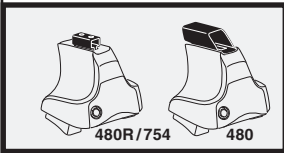

480

1

2

	X inch	X mm
SEAT Ibiza, 3-dr Hatchback, 08-*	40"	1016 mm
SEAT Ibiza, 5-dr Hatchback, 08-	40 1/4"	1021 mm

1

2

	Y inch	Y mm
SEAT Ibiza, 3-dr Hatchback, 08-*	36 1/8"	916 mm
SEAT Ibiza, 5-dr Hatchback, 08-	37 1/4"	946 mm

4

SEAT Ibiza, 3-dr Hatchback, 08-\*

SEAT Ibiza, 5-dr Hatchback, 08-

5

	X mm	Y mm	X inch	Y inch
SEAT Ibiza, 3-dr Hatchback, 08-*	195 mm	780 mm	7 5/8"	30 3/4"
SEAT Ibiza, 5-dr Hatchback, 08-	190 mm	725 mm	7 1/2"	28 1/2"