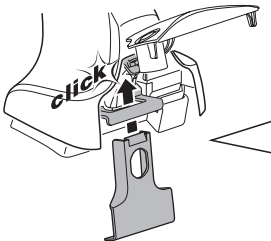

SEAT Ibiza, 5-dr Hatchback, 08-