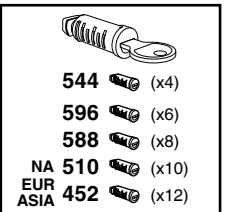

x 1

A

B

C

D

4

 x4

 x4

 x1

 x1

A

B

C

D

WW ▶ Thule Sweden AB, Box 69, 330 33 Hillerstorp, SWEDEN

NA ▶ Thule Inc., 42 Silvermine Road, Seymour, Connecticut 06483, USA