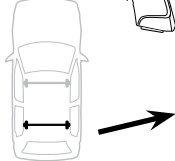

754 Rapid System

	X
SEAT León, 3-dr Hatchback, 12-	39
SEAT León, 5-dr Hatchback, 12-	39

	Y
SEAT León, 3-dr Hatchback, 12-	30,5
SEAT León, 5-dr Hatchback, 12-	29,5

3

480R Rapid Traverse

480 Traverse

(North America)

	X inch	X mm
SEAT León, 3-dr Hatchback, 12-	41"	1041 mm
SEAT León, 5-dr Hatchback, 12-	41"	1041 mm

	Y inch	Y mm
SEAT León, 3-dr Hatchback, 12-	37 ⁵/₈"	956 mm
SEAT León, 5-dr Hatchback, 12-	37 ¹/₄"	946 mm