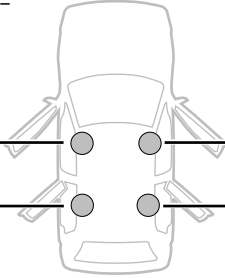

	X inch	X mm
SEAT León, 3-dr Hatchback, 12-	41"	1041 mm
SEAT León, 5-dr Hatchback, 12-	41"	1041 mm

	Y inch	Y mm
SEAT León, 3-dr Hatchback, 12-	37 ⁵/₈"	956 mm
SEAT León, 5-dr Hatchback, 12-	37 ¹/₄"	946 mm

4

5

SEAT León, 3-dr Hatchback, 12-

SEAT León, 5-dr Hatchback, 12-

6

	X mm	Y mm	X inch	Y inch
SEAT León, 3-dr Hatchback, 12-	195 mm	720 mm	7 5/8"	28 3/8"
SEAT León, 5-dr Hatchback, 12-	195 mm	700 mm	7 5/8"	27 1/2"