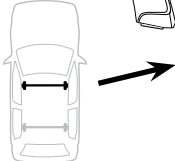

754 Rapid System

	X
SEAT León, 3-dr Hatchback, 12-	39
SEAT León, 5-dr Hatchback, 12-	39

	Y
SEAT León, 3-dr Hatchback, 12-	30,5
SEAT León, 5-dr Hatchback, 12-	29,5

3

480R Rapid Traverse

480 Traverse

(North America)

	X inch	X mm
SEAT León, 3-dr Hatchback, 12-	41"	1041 mm
SEAT León, 5-dr Hatchback, 12-	41"	1041 mm

	Y inch	Y mm
SEAT León, 3-dr Hatchback, 12-	37 ⁵/₈"	956 mm
SEAT León, 5-dr Hatchback, 12-	37 ¹/₄"	946 mm