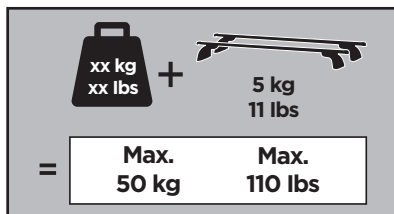

Thule Rapid System Kit 4016

> Instructions

FORD Galaxy, 5-dr MPV, 10–

FORD Tourneo Connect, 5-dr MPV, 14–

FORD Transit Connect, 4-dr Van, 14–

This kit is only for vehicles with flush or integrated side railing.