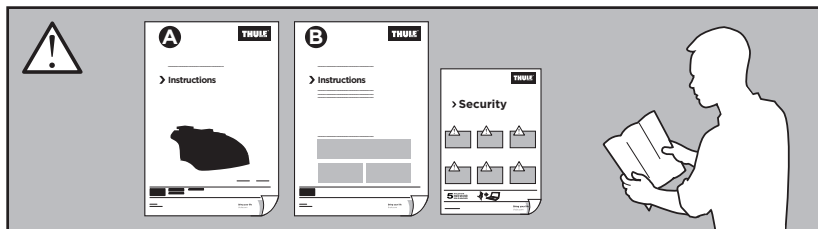

Thule Rapid System Kit 4016

> Instructions

FORD Galaxy, 5-dr MPV, 10–

FORD Tourneo Connect, 5-dr MPV, 14–

FORD Transit Connect, 4-dr Van, 14–

This kit is only for vehicles with flush or integrated side railing.