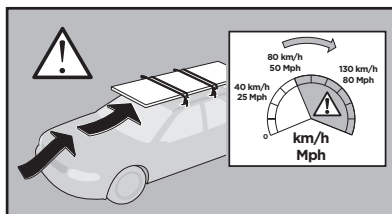

Thule Rapid System Kit 4016

> Instructions

FORD Galaxy, 5-dr MPV, 10–

FORD Tourneo Connect, 5-dr MPV, 14–

FORD Transit Connect, 4-dr Van, 14–

This kit is only for vehicles with flush or integrated side railing.