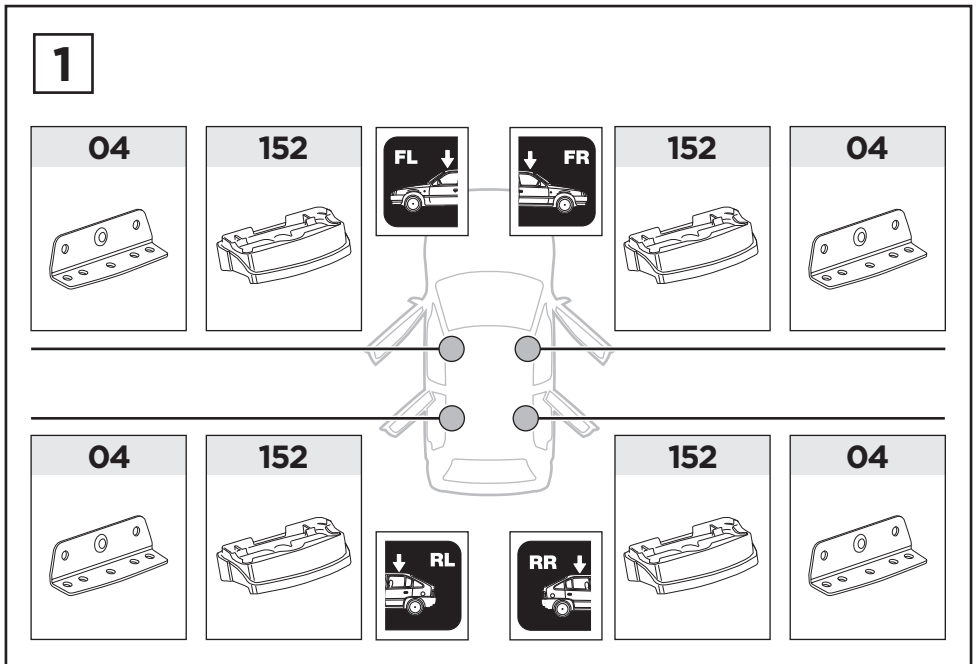

Thule XT Kit 3107

> Instructions

HYUNDAI i40, 5-dr Estate, 11-

This kit is only for vehicles with fixpoint mounting.

ISO 11154-E

183107

C.20130605
509-3107-01

Bring your life
thule.com