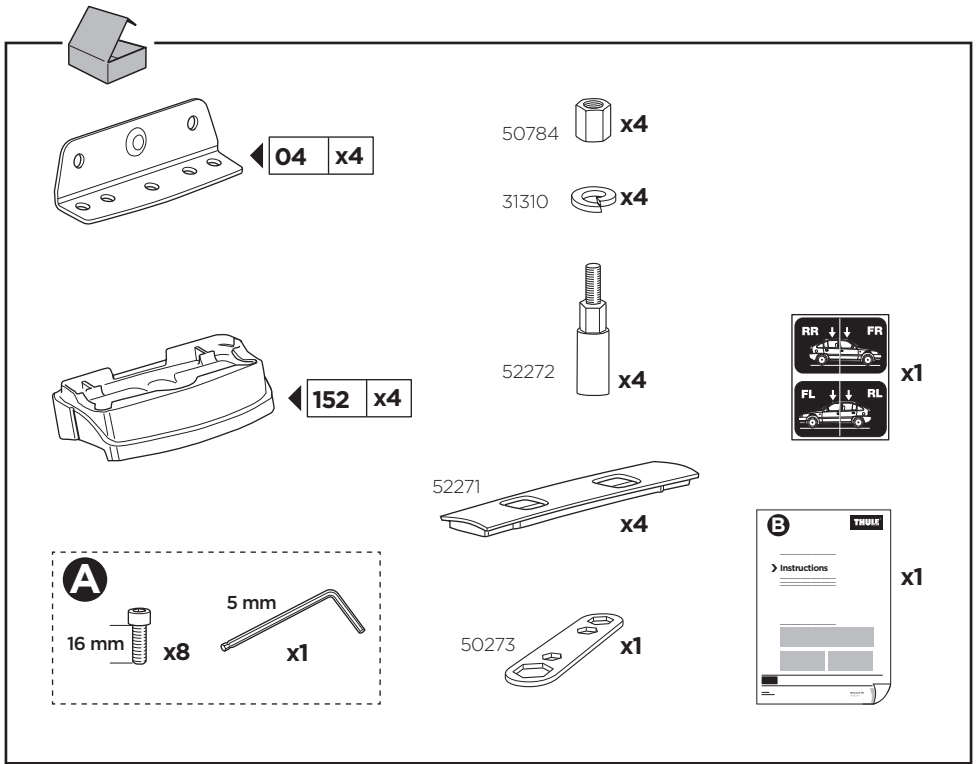

Thule XT Kit 3107

> Instructions

HYUNDAI i40, 5-dr Estate, 11-

This kit is only for vehicles with fixpoint mounting.

ISO 11154-E

183107

C.20130605
509-3107-01

Bring your life
thule.com