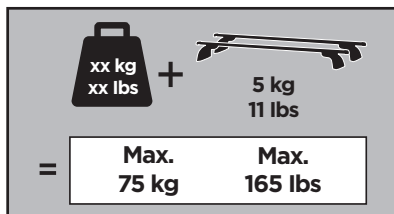

Thule XT Kit 3107

> Instructions

HYUNDAI i40, 5-dr Estate, 11-

This kit is only for vehicles with fixpoint mounting.

ISO 11154-E

183107

C.20130605
509-3107-01

Bring your life
thule.com