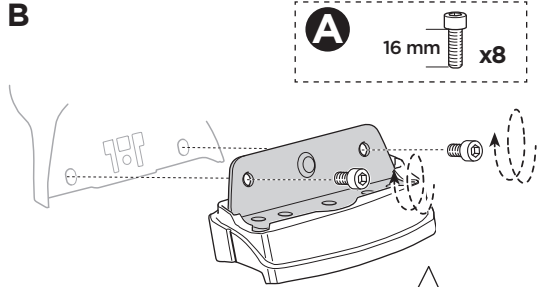

2

A

B

EN Only a few turns
DE Nur wenige Umdrehungen
FR Quelques tours uniquement
NL Slechts enkele slagen
IT Solo qualche giro
ES Sólo algunas vueltas
PT Noções básicas
SV Endast några varv
DK Kun nogle få omgange
NE Bare noen få omdreinger
FI Vain muutama kierros
ET Ainult mõni pööre
LV Tikai dažī apgriezieni
LT Tik keli pasukimai
PL Wystarczy kilka obrotów
RU Только несколько оборотов

UK Лише декілька обертів
BG Само няколко завъртания
CS Pouze několik otáček
SK Len niekoľko otáčok
SL Le nekaj obratov
HR/BiH Samo nekoliko okreta
RO Doar câteva rotiri
HU Csak néhány fordítás
EL Μόνο λίγες περιστροφές
TR Yalnızca birkaç tur

بعض دورات فقط

AR

רק מספר סיבובים

HE

ZH 仅几圈
JA 2～3回転のみ
KO 몇 번만 돌리면 됨
TH เพียงสองสามรอบ

3

x1