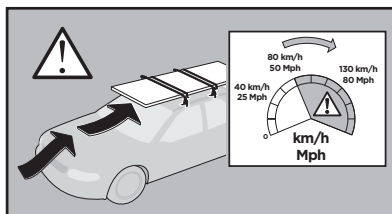

Thule XT Kit 3107

> Instructions

HYUNDAI i40, 5-dr Estate, 11-

This kit is only for vehicles with fixpoint mounting.

ISO 11154-E

183107

C.20130605
509-3107-01

Bring your life
thule.com