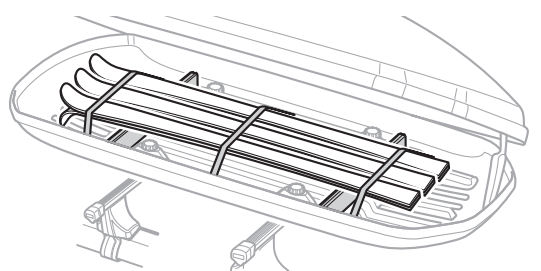

x3

8

9

**i** Thule Box Ski Carrier adapter

**694600** → Motion: 600

**694800** → Motion: 200, 800

**694900** → Motion: 900

**i** Thule T-track adapter