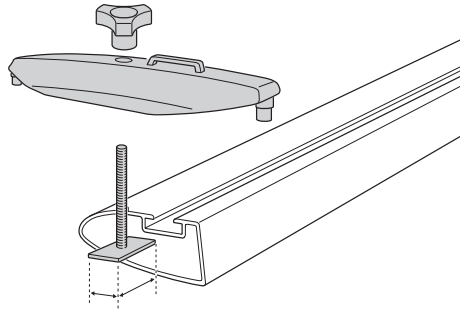

i Thule T-track adapter

696500 → 24x30 mm

697500 → 20x27 mm