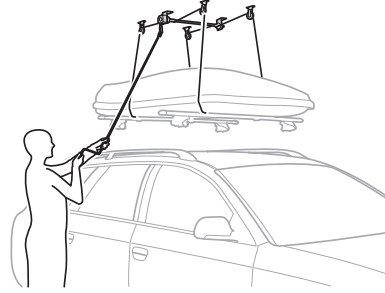

i Thule Boxlift

571000