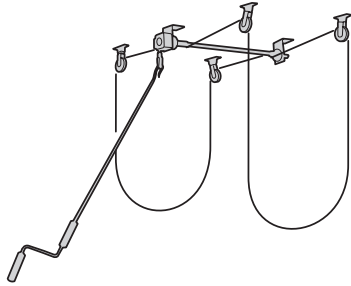

i Thule Boxlift

571000